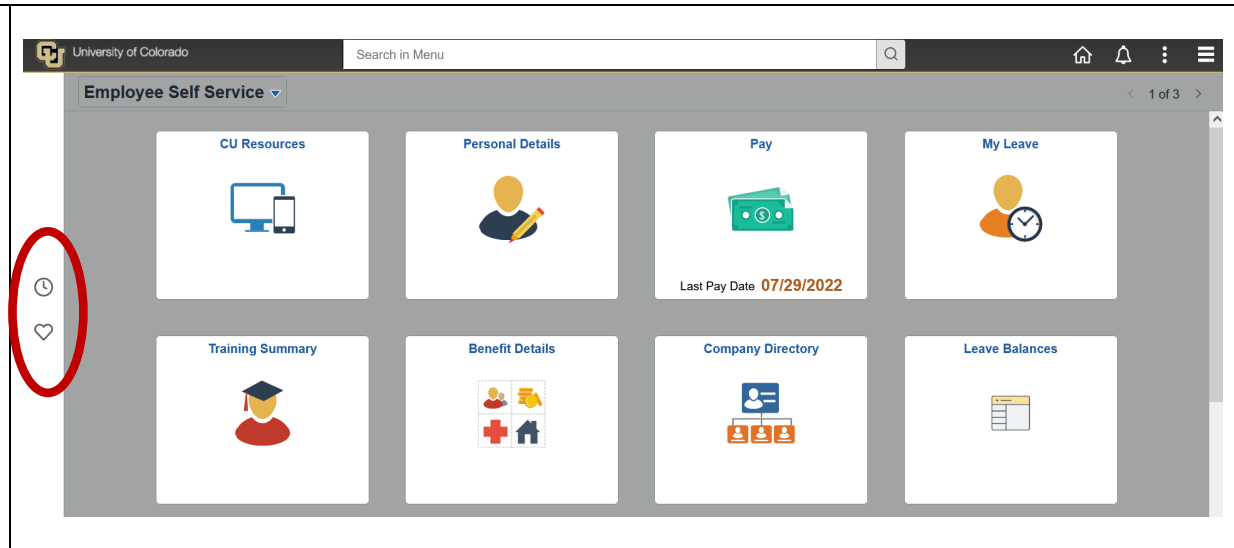

PeopleTools | Quick Access Bar

The homepage now includes a **Quick Access Bar**, providing one-click access to your favorites and recently visited items.

On a desktop monitor, the **Quick Access Bar** is displayed on the far left.

On a smartphone or other device using portrait orientation, the **Quick Access Bar** will appear at the bottom of the screen.

Recently Visited

With a single tap of the clock icon, you can view your recently viewed items, similar to clicking the **Recently Visited icon** on the NavBar.