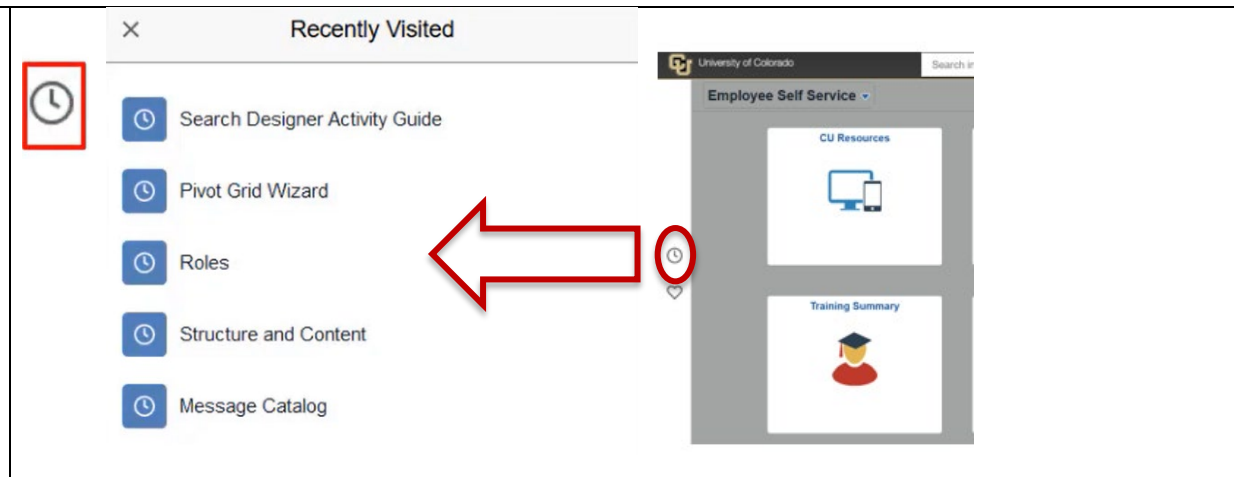

PeopleTools | Quick Access Bar

The homepage now includes a **Quick Access Bar**, providing one-click access to your favorites and recently visited items.

On a desktop monitor, the **Quick Access Bar** is displayed on the far left.

On a smartphone or other device using portrait orientation, the **Quick Access Bar** will appear at the bottom of the screen.

Recently Visited

With a single tap of the clock icon, you can view your recently viewed items, similar to clicking the **Recently Visited icon** on the NavBar.