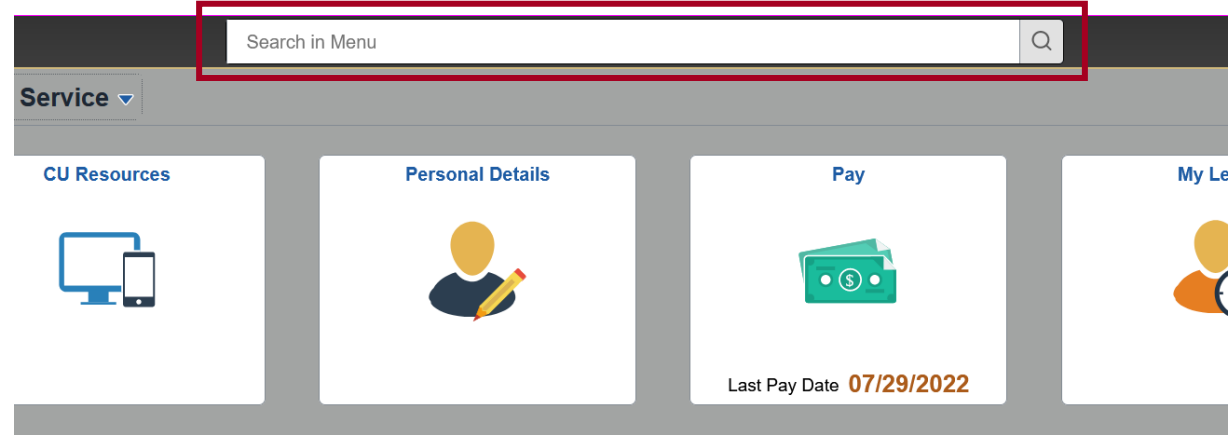

PeopleTools | Homepage Enhancements

The latest PeopleTools upgrade includes Homepage enhancements that make it easier to navigate to the data and transactions that are most important to you.

Note: The first three features are available only on the fluid homepages, and not on dashboards or navigation collections.

Homepage Navigation: To navigate between your homepages, you can use the **homepage selector** dropdown on the top left or the **Next >** and **Previous >** buttons of the new homepage navigator on the top right.

The **homepage selector** dropdown was previously in the middle of the top bar, where the Global Search bar is now.

A **Global Search bar** appears in the homepage's top center banner and is always available. Clicking in the search field will display search suggestions that are narrowed as you type.