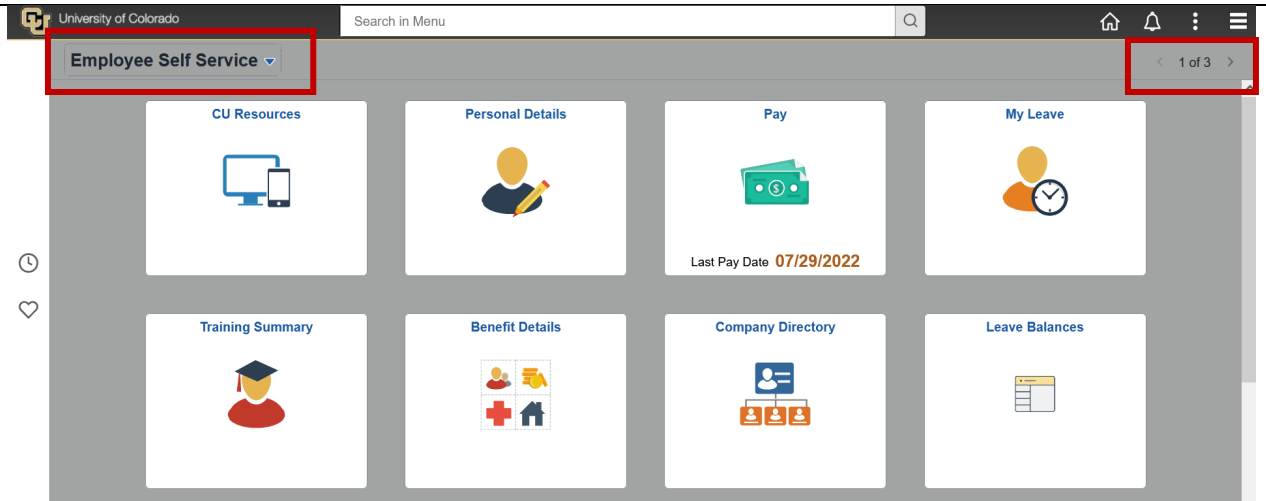

PeopleTools | Homepage Enhancements

The latest PeopleTools upgrade includes Homepage enhancements that make it easier to navigate to the data and transactions that are most important to you.

Note: The first three features are available only on the fluid homepages, and not on dashboards or navigation collections.

Homepage Navigation: To navigate between your homepages, you can use the **homepage selector** dropdown on the top left or the **Next >** and **Previous >** buttons of the new homepage navigator on the top right.

The **homepage selector** dropdown was previously in the middle of the top bar, where the Global Search bar is now.

A **Global Search bar** appears in the homepage's top center banner and is always available. Clicking in the search field will display search suggestions that are narrowed as you type.