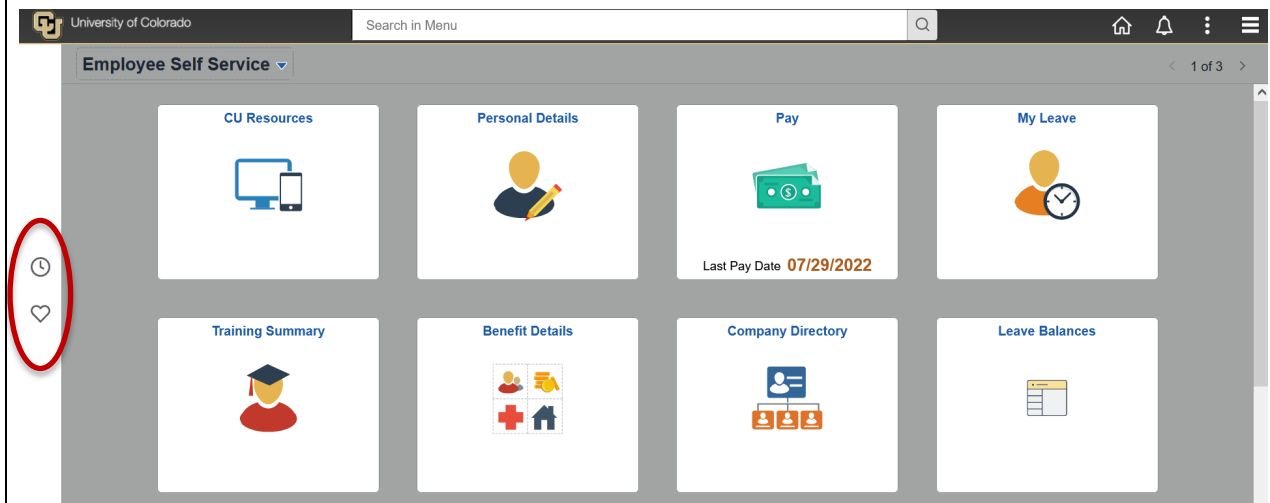

PeopleTools | Homepage Enhancements

The latest PeopleTools upgrade includes Homepage enhancements that make it easier to navigate to the data and transactions that are most important to you.

Note: The first three features are available only on the fluid homepages, and not on dashboards or navigation collections.

Homepage Navigation: To navigate between your homepages, you can use the **homepage selector** dropdown on the top left or the **Next >** and **Previous >** buttons of the new homepage navigator on the top right.

The **homepage selector** dropdown was previously in the middle of the top bar, where the Global Search bar is now.

A **Global Search bar** appears in the homepage's top center banner and is always available. Clicking in the search field will display search suggestions that are narrowed as you type.

On the far left, you will find a **Quick Access Bar**, which provides one-click access to your favorites (the heart icon) and most recently visited items (the clock icon).

Notifications are displayed in the same place as before. Instead of a red dot detailing the number of notifications, you will see a red dot with an exclamation point to alert you to new notifications.