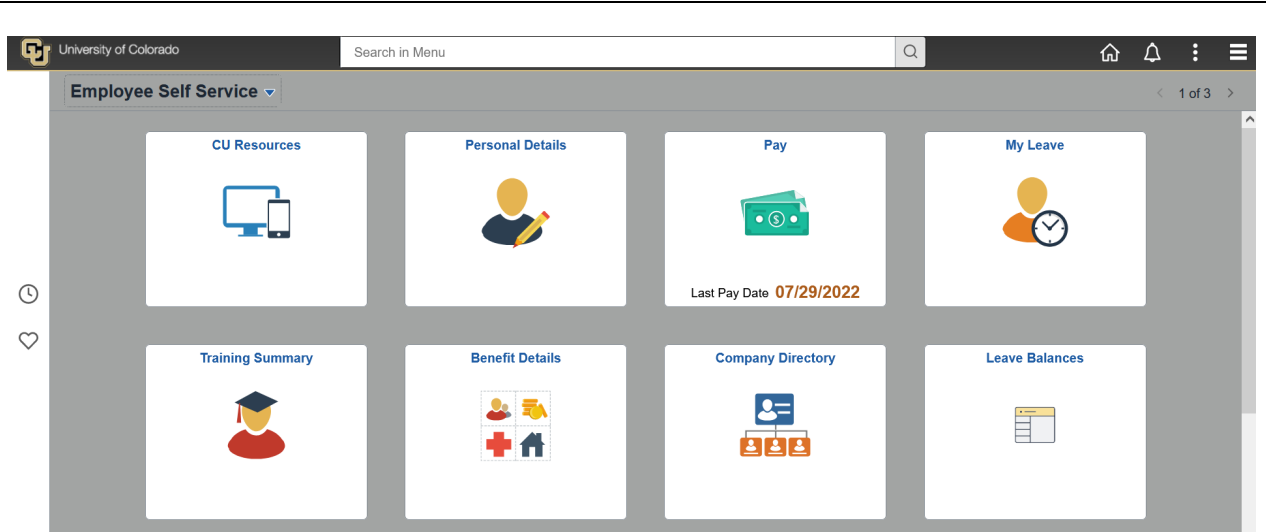

PeopleTools | Homepage Enhancements

The latest PeopleTools upgrade includes Homepage enhancements that make it easier to navigate to the data and transactions that are most important to you.

Note: The first three features are available only on the fluid homepages, and not on dashboards or navigation collections.

Homepage Navigation: To navigate between your homepages, you can use the **homepage selector** dropdown on the top left or the **Next >** and **Previous >** buttons of the new homepage navigator on the top right.

The **homepage selector** dropdown was previously in the middle of the top bar, where the Global Search bar is now.

A **Global Search bar** appears in the homepage's top center banner and is always available. Clicking in the search field will display search suggestions that are narrowed as you type.

On the far left, you will find a **Quick Access Bar**, which provides one-click access to your favorites (the heart icon) and most recently visited items (the clock icon).

Notifications are displayed in the same place as before. Instead of a red dot detailing the number of notifications, you will see a red dot with an exclamation point to alert you to new notifications.