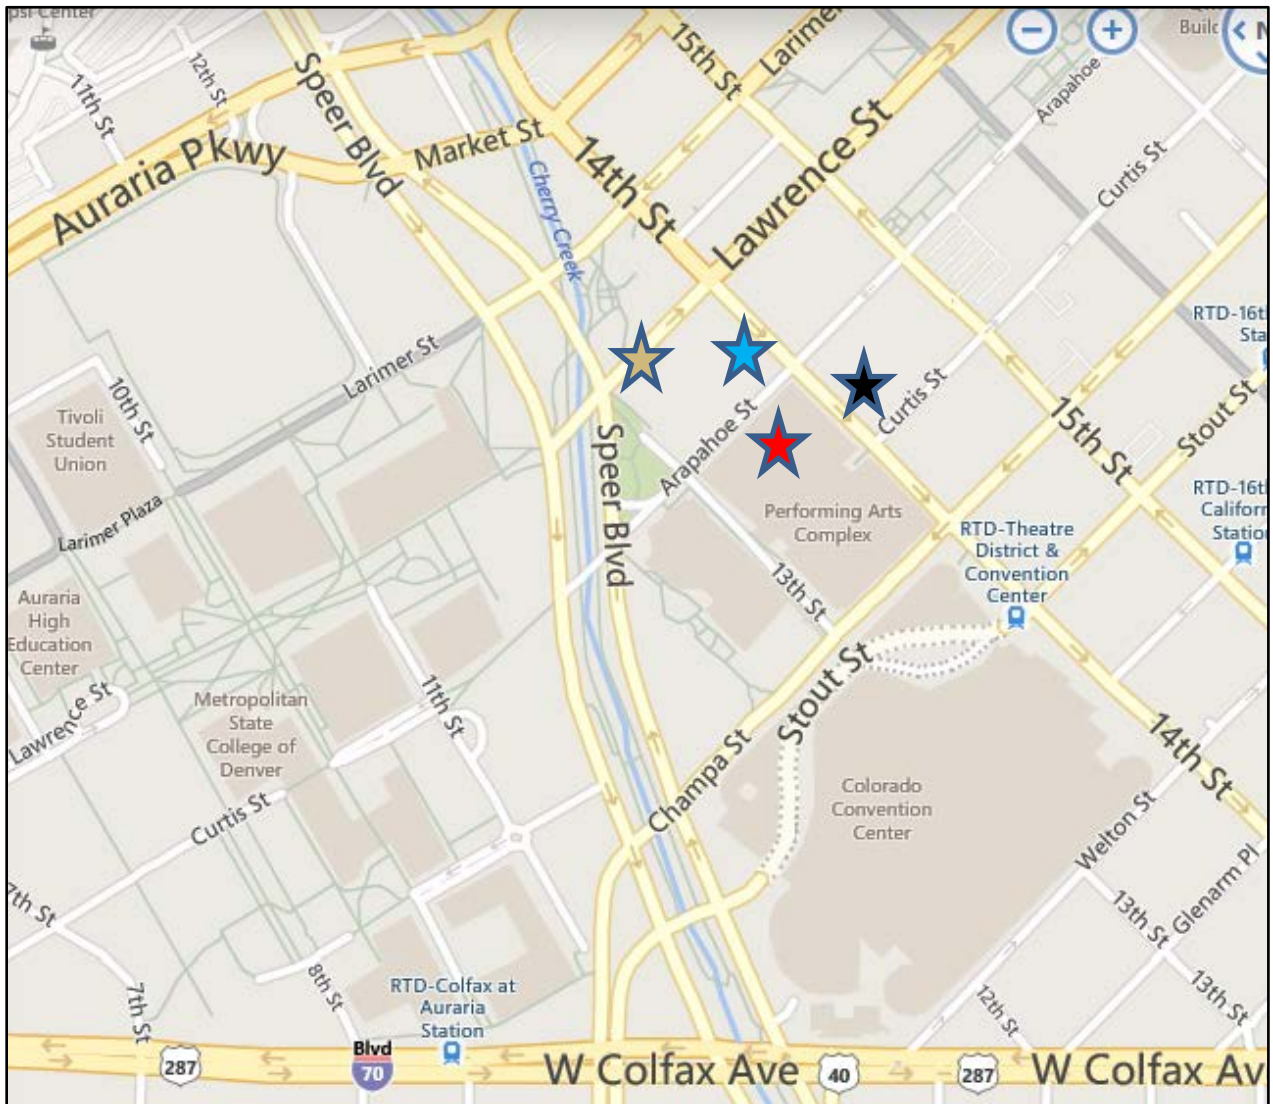

#### Walking Directions to 1380 Lawrence Street (see map on pg. 2)

From the Hotel Teatro, 1380 Lawrence is located about a block away:

- Proceed north on 14<sup>th</sup> St.
- Turn left at the corner onto Lawrence St.
- 1380 Lawrence is the second building on your left.

*Attire: Business Casual* (Please do not wear light grey on the day your picture is scheduled.)

Excellence in Leadership Program

Key:

	<b>DCPA Parking Garage</b> 1400 Curtis St. Denver 80202		<b>Lawrence Street Center</b> 1380 Lawrence St. Denver 80204
	<b>The Hotel Teatro</b> 1100 14 <sup>th</sup> St. Denver 80202		<b>The Corner Office</b> 1401 Curtis St. Denver 80202

University of Colorado

Boulder | Colorado Springs | Denver | Anschutz Medical Campus