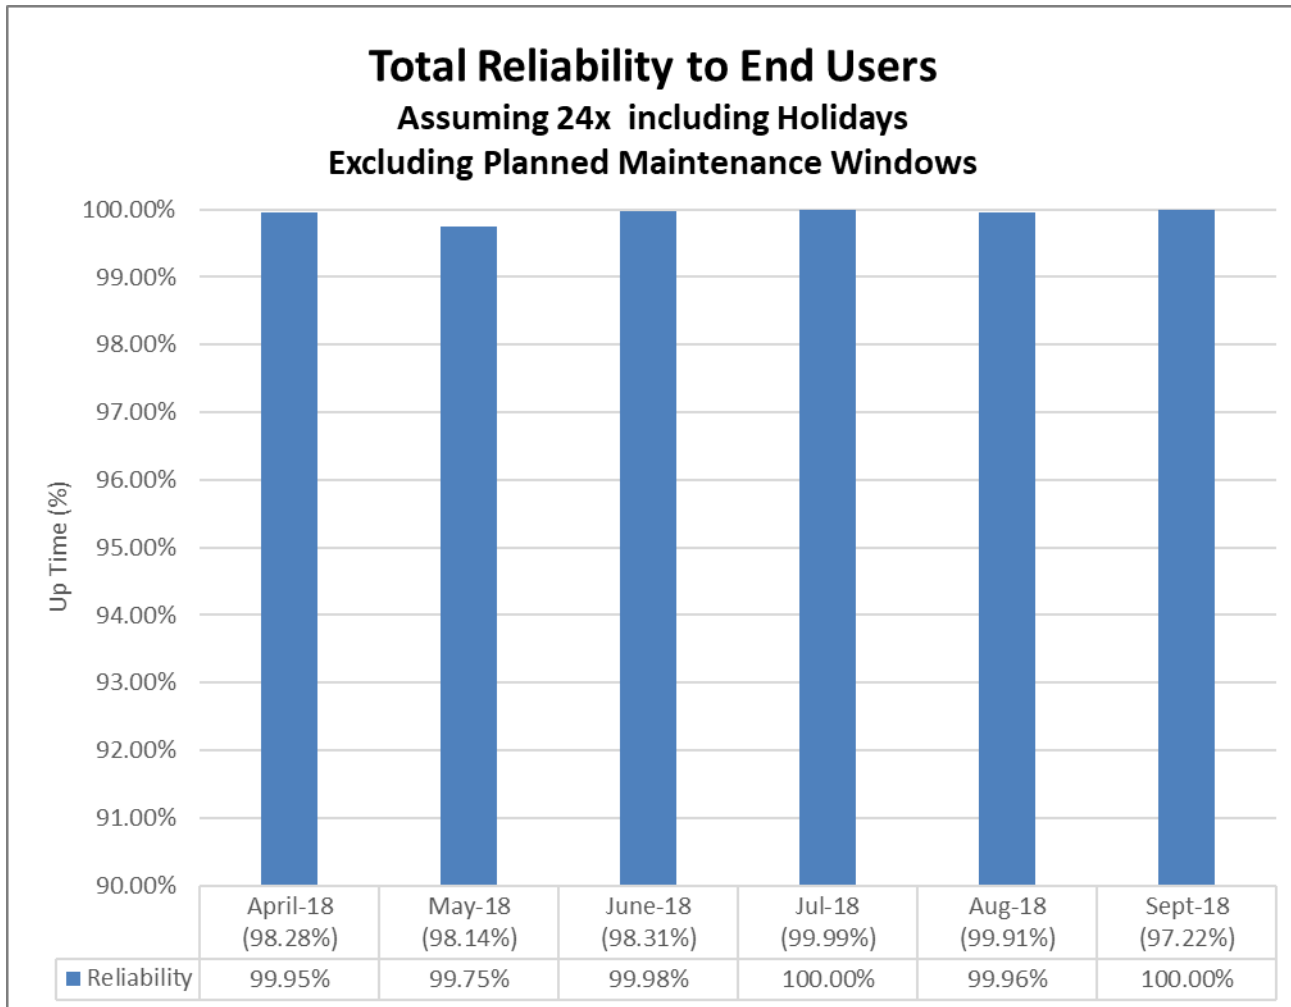

1. Percentages in parentheses represent aggregate availability across all services, including planned maintenance and unplanned outages.

Enterprise Services Reliability to End Users

1. Percentages in parentheses represent aggregate availability across all services, including planned maintenance and unplanned outages.