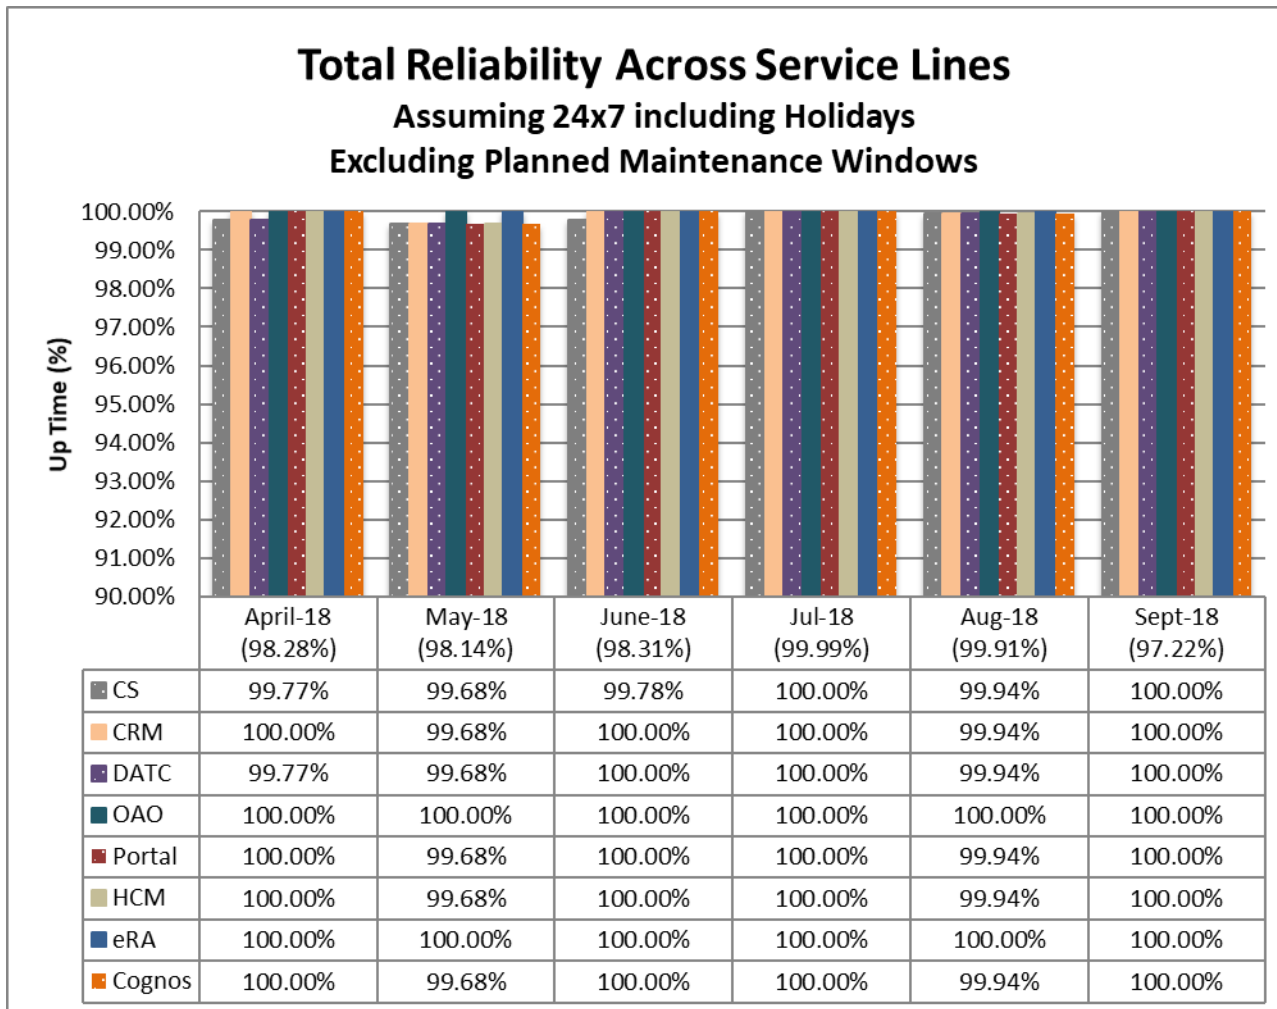

1. Percentages in parentheses represent aggregate availability across all services, including planned maintenance and unplanned outages.

Enterprise Services Reliability to End Users

1. Percentages in parentheses represent aggregate availability across all services, including planned maintenance and unplanned outages.

Enterprise Services Issues – Sept '18

Service impact less than 30 minutes unless noted

	Date	Issue	Root Cause	Resolution	Mitigation	Seen Before

October 2018

UIS PROJECT PORTFOLIO UPDATE

University of Colorado