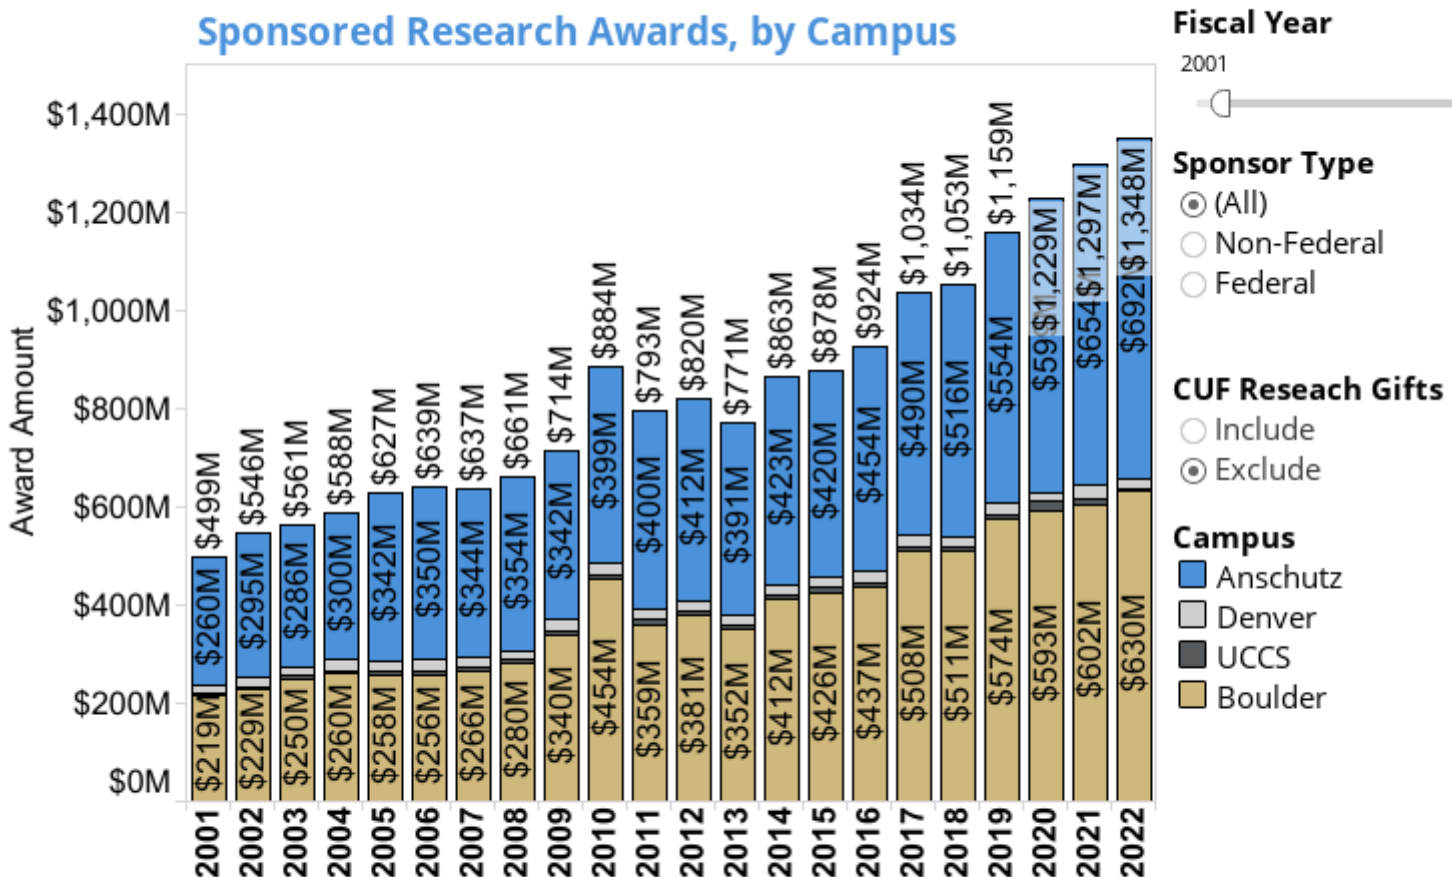

Sponsored Research ^[1]

[Back to Budget and Finance Office](#) ^[2] or [CU Data Made Simple](#) ^[3]

ABOUT THIS VISUALIZATION: This data visualization summarizes sponsored research awards by fiscal year, funding source, and campus. Data used here is provided by campus offices. Gifts supporting research was added for some campuses starting in 2018-19. This data visualization was created by the CU System Institutional Research. Additional details are provided within the visualization.

Sponsored Research Awards

Gifts supporting research are not included prior to FY2019. Boulder and Anschutz CU Foundation gifts supporting research were added to this summary in FY2019 and for Denver & UCCS in FY2022.