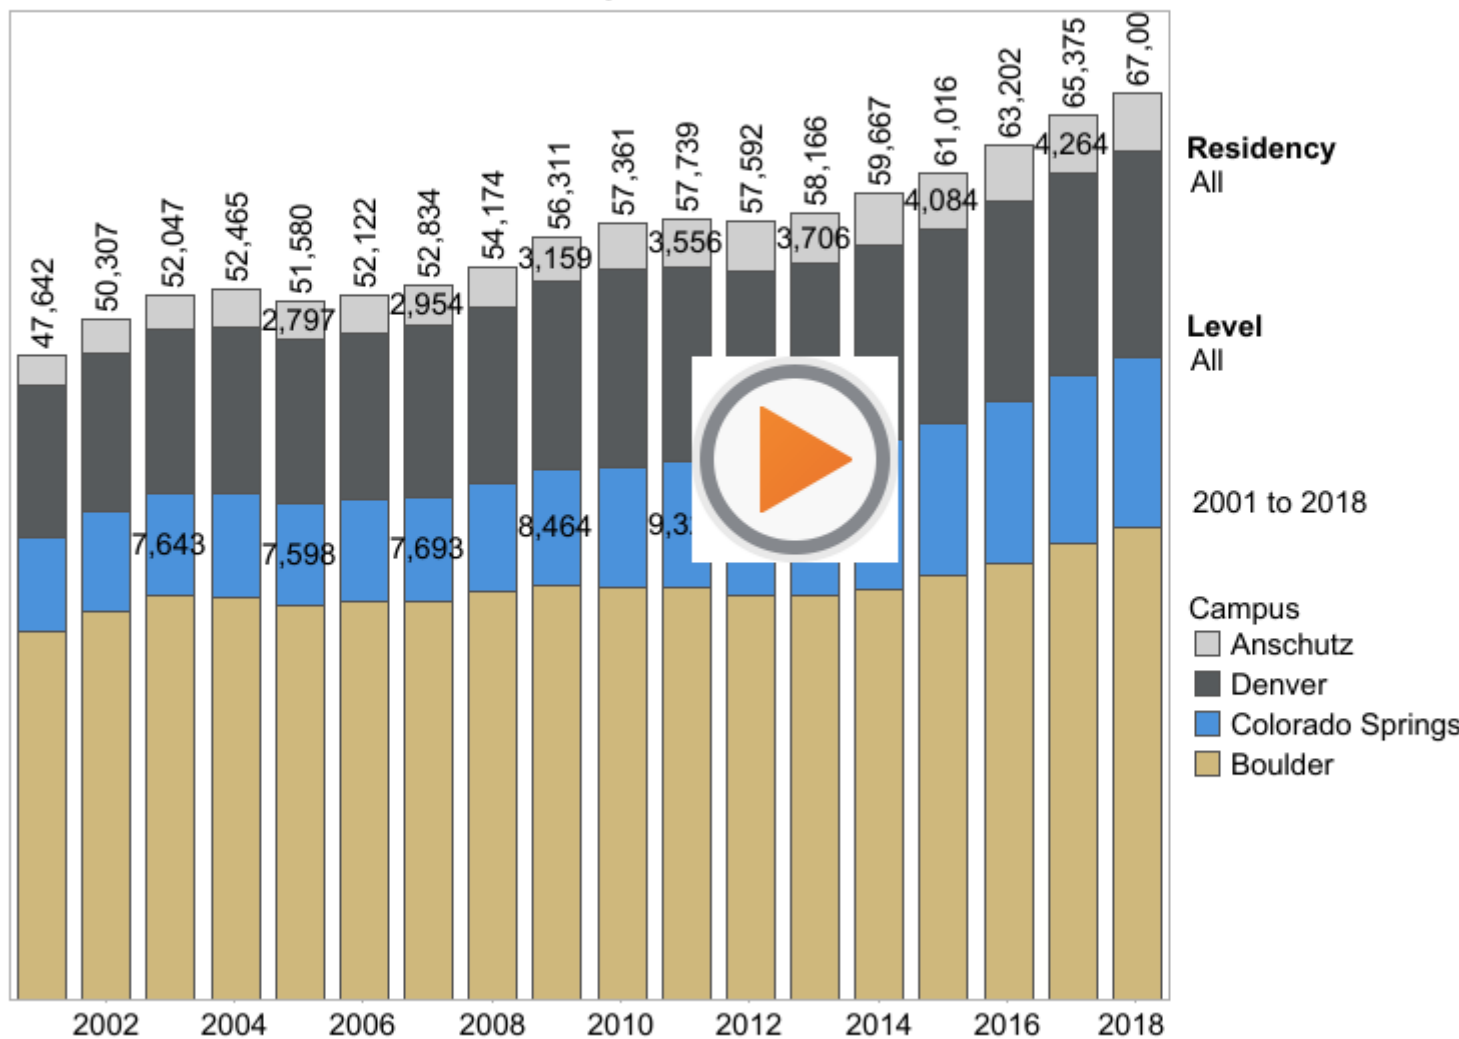

Student Headcount Enrollment ^[1]

[Back to Budget and Finance Office](#) ^[2] or [CU Data Made Simple](#) ^[3]

Includes degree and non-degree seeking students. Includes only students with state reportable hours. Students who are exclusively enrolled in extended studies are not included.

A count of enrolled students at each CU campus by residency and level.

Also available as an [excel](#) ^[4] or [pdf](#) ^[5] file. Or view the [full page version](#) ^[6] (mobile friendly).

Headcount Census Enrollment (Fall Term), by Campus