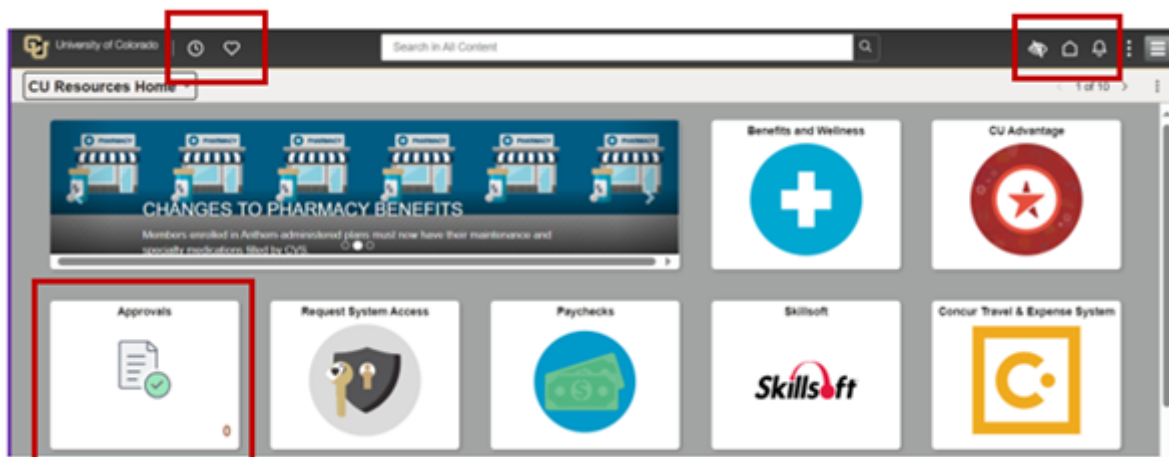

## Preview interface changes in the employee portal [1]

November 9, 2023 by [ES & UIS Communications](#) [2]

You may notice some subtle updates within the employee portal.

### Highlights:

- The **Quick Access Bar** is now part of the top banner, providing one-click access to your recently visited items.
- Icons and tiles have received a slight update. For example, notifications are still represented by a bell, but it is now a simpler design.
- The Approvals tile displays a modernized icon.
- The option to [personalize your homepage](#) [3] can now be found by clicking the lower three vertical dots.