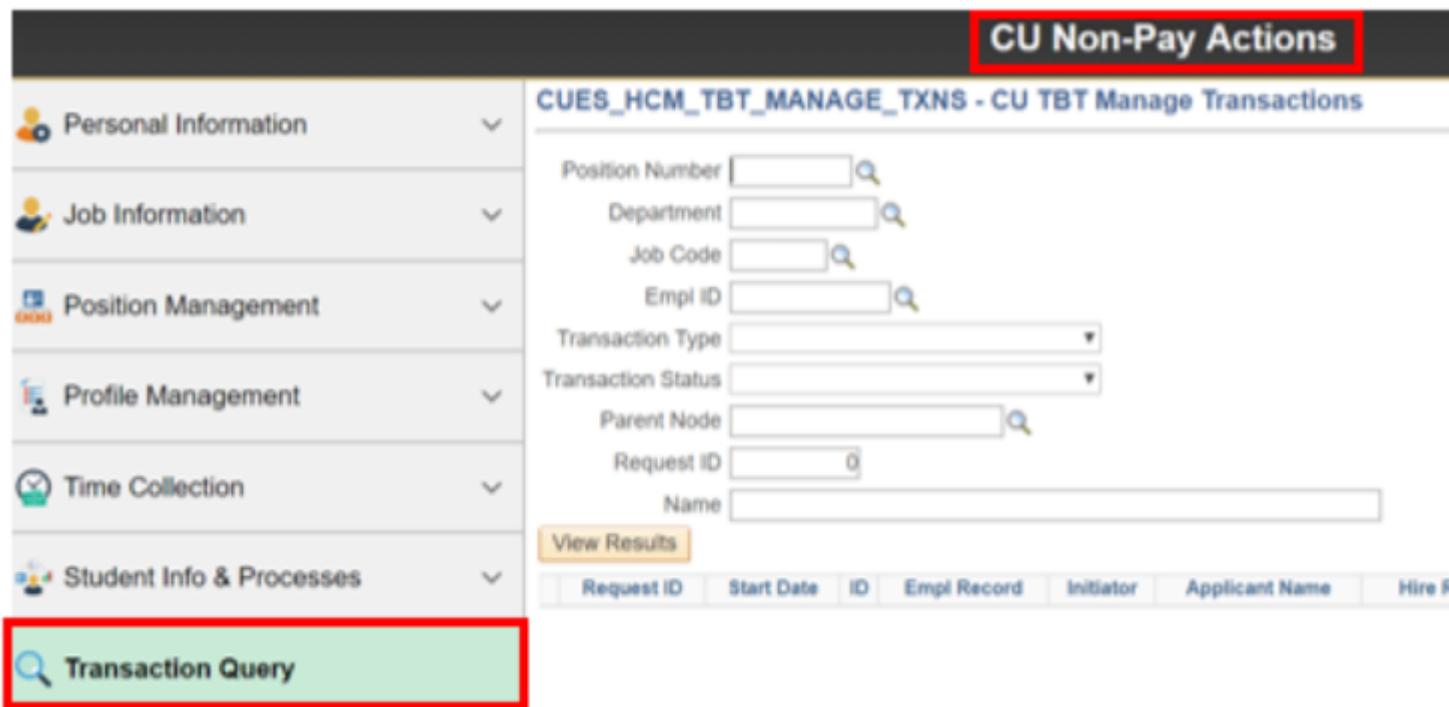

Accounting WorkCenter

Employee Services WorkCenter

HCM Favorites

[3]

Clicking it will populate a menu with an option to edit favorites, as well as a list of the user's favorite HCM pages so they can access them with fewer clicks.

[4]

Transaction Query and Links

In addition to the new favorites tile, two links for the Transactions Query have been added to Non-Pay and Pay Action tiles:

[5]

Navigate to it in the Non-Pay Actions tile by using this path: **HCM Community Users dashboard > Non-Pay Actions** > HCM Favorites [7], Favorites Tile [8], Transaction Query [9], System Enhancements [10]