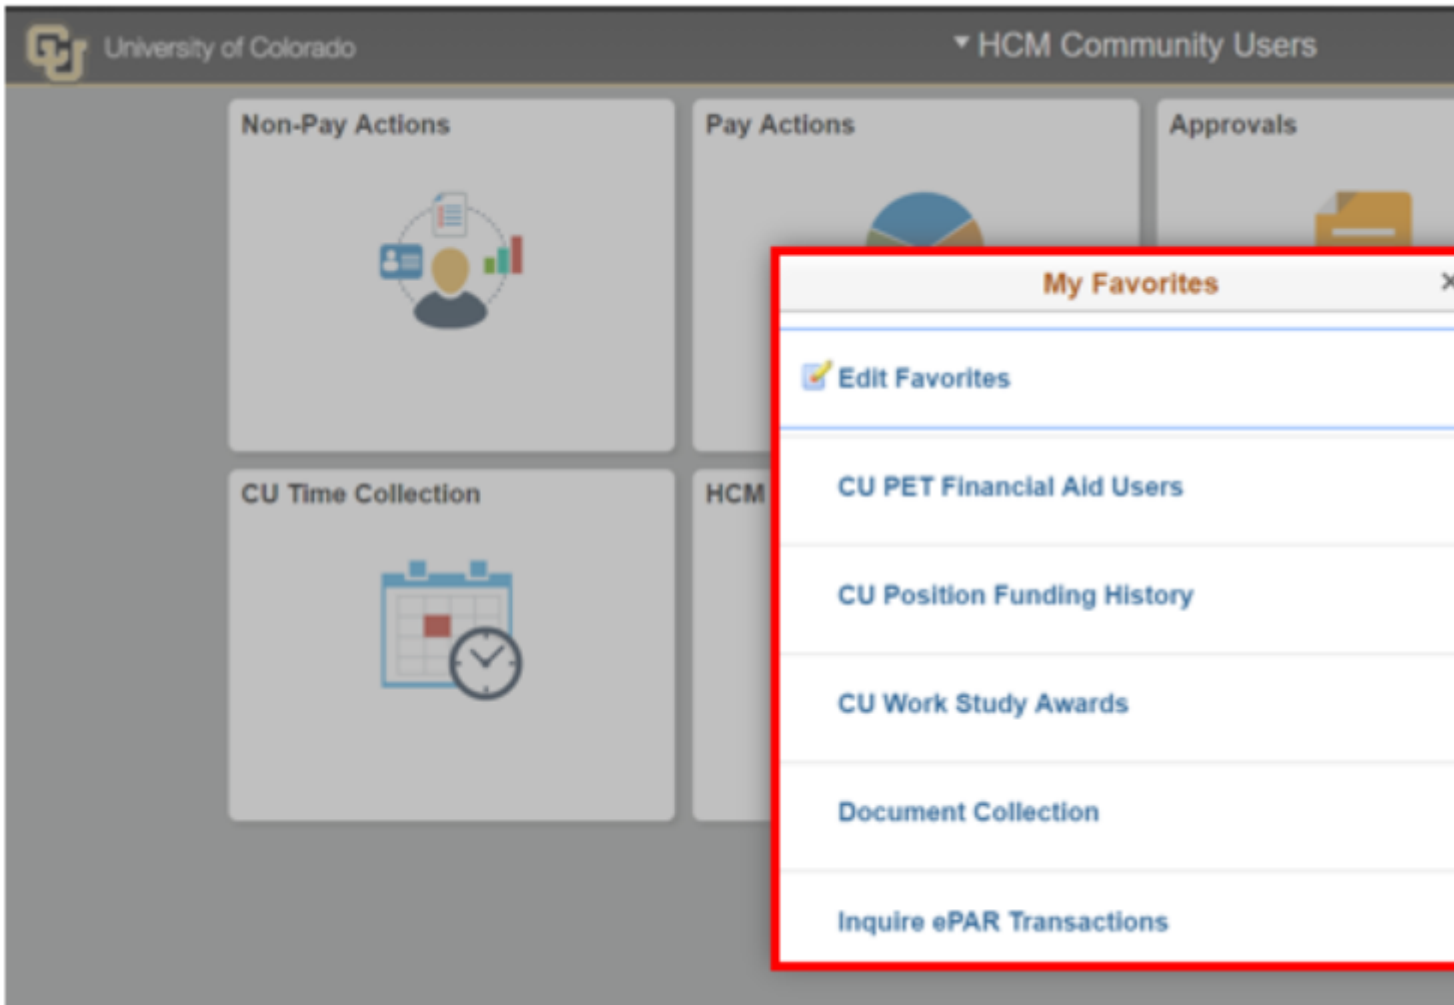

The HCM Favorites tile can be found on the HCM Community Users dashboard:

▼ HCM Community Users

Non-Pay Actions

Pay Actions

Approvals

Benefits Administrator

New Hire Tasks

HCM WorkCenter

Accounting WorkCenter

Employee Services WorkCenter

HCM Favorites

[3]

Clicking it will populate a menu with an option to edit favorites, as well as a list of the user's favorite HCM pages so they can access them with fewer clicks.

[4]

Transaction Query and Links

In addition to the new favorites tile, two links for the Transactions Query have been added to Non-Pay and Pay Action tiles:

[5]

Navigate to it in the Non-Pay Actions tile by using this path: **HCM Community Users dashboard > Non-Pay Actions > HCM Favorites** [7], **Favorites Tile** [8], **Transaction Query** [9], **System Enhancements** [10]