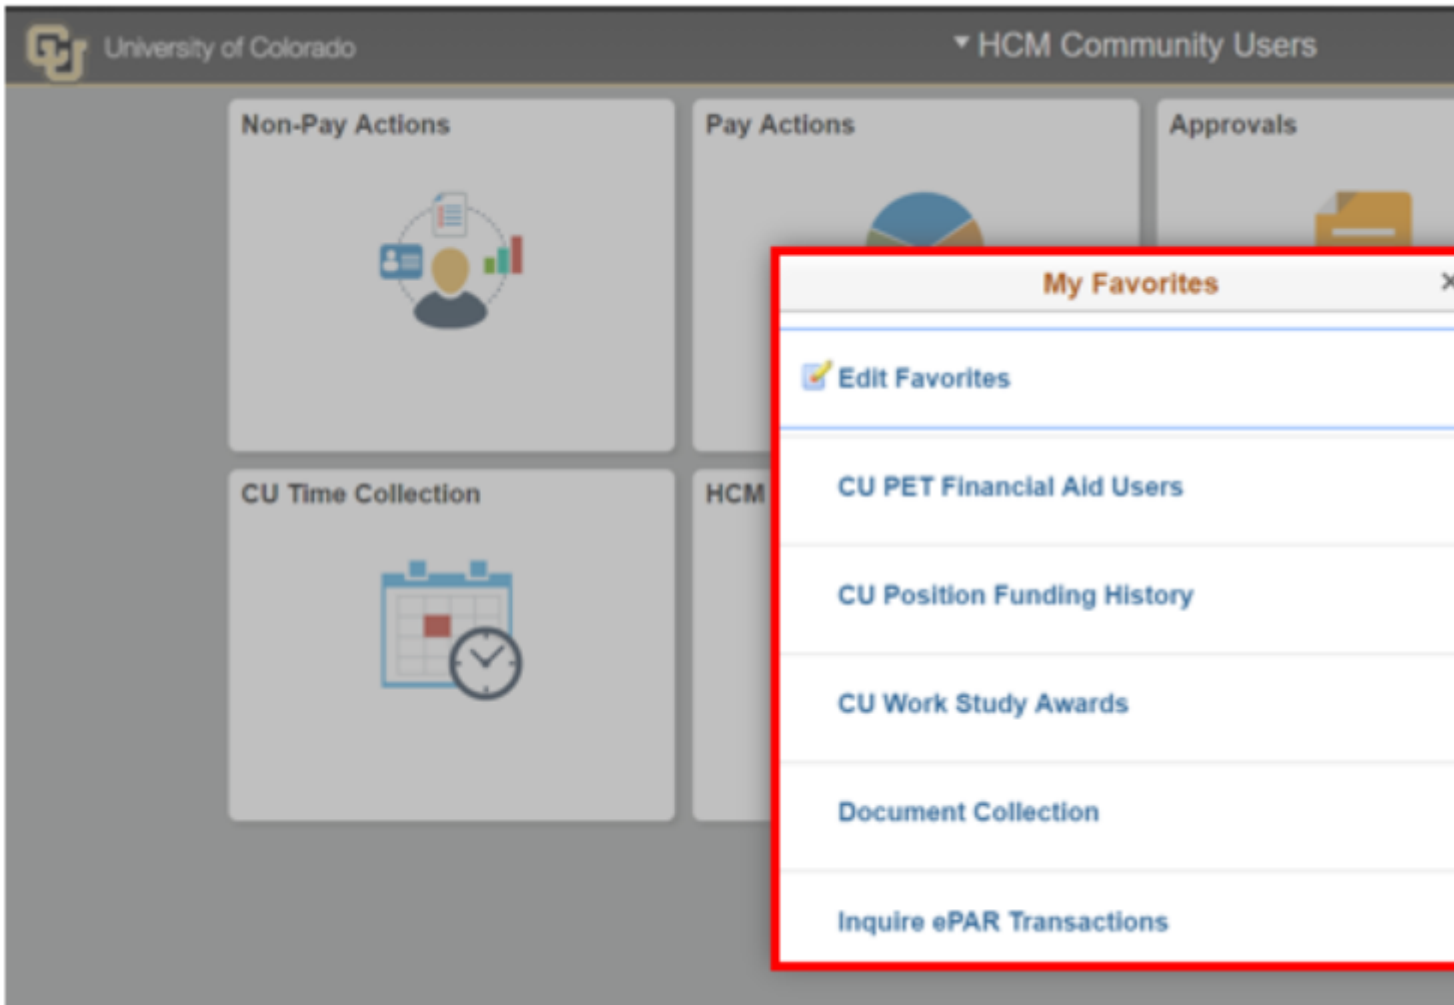

The HCM Favorites tile can be found on the HCM Community Users dashboard:

▼ HCM Community Users

Non-Pay Actions

Pay Actions

Approvals

Benefits Administrator

New Hire Tasks

HCM WorkCenter

Accounting WorkCenter

Employee Services WorkCenter

HCM Favorites

[3]

Clicking it will populate a menu with an option to edit favorites, as well as a list of the user's favorite HCM pages so they can access them with fewer clicks.

[4]

Transaction Query and Links

In addition to the new favorites tile, two links for the Transactions Query have been added to Non-Pay and Pay Action tiles:

[5]

Navigate to it in the Non-Pay Actions tile by using this path: **HCM Community Users dashboard > Non-Pay Actions** > HCM Favorites [7], Favorites Tile [8], Transaction Query [9], System Enhancements [10]