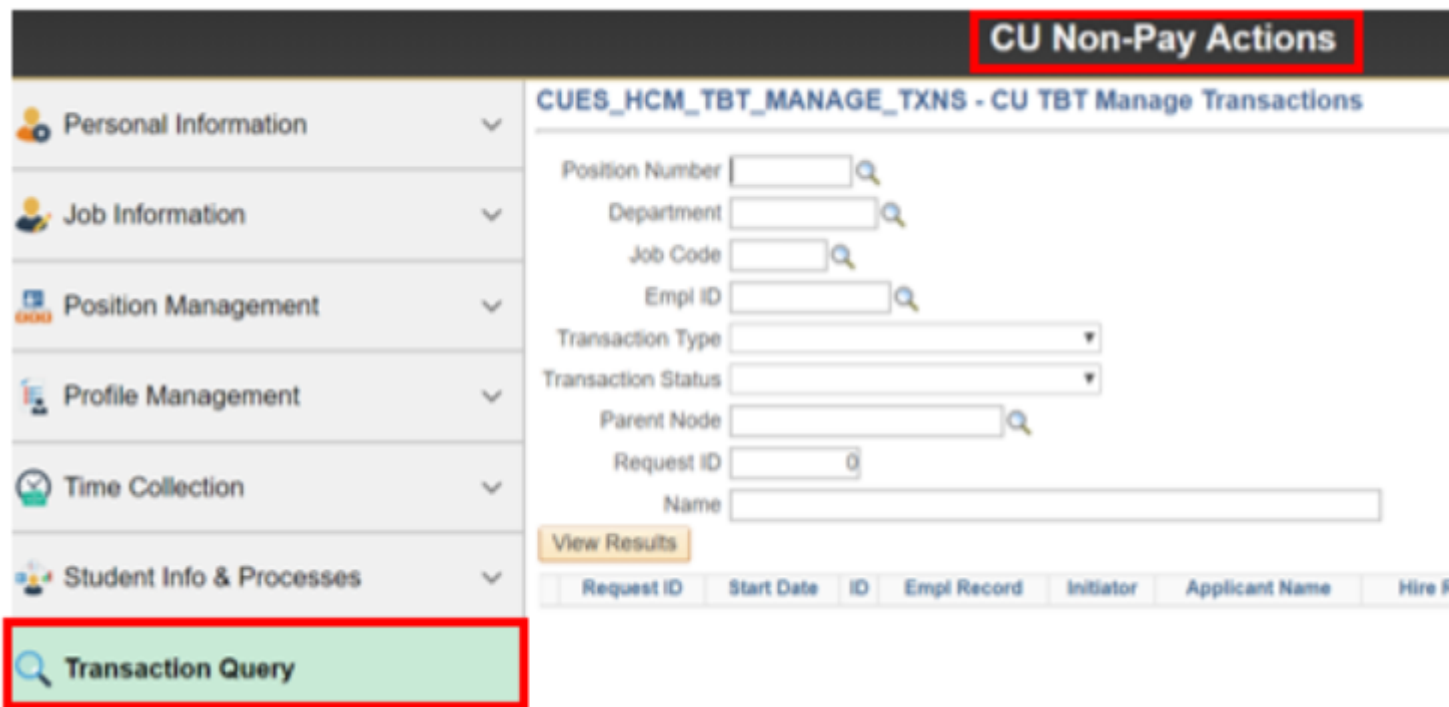

Accounting WorkCenter

Employee Services WorkCenter

HCM Favorites

[3]

Clicking it will populate a menu with an option to edit favorites, as well as a list of the user's favorite HCM pages so they can access them with fewer clicks.

[4]

Transaction Query and Links

In addition to the new favorites tile, two links for the Transactions Query have been added to Non-Pay and Pay Action tiles:

[5]

Navigate to it in the Non-Pay Actions tile by using this path: **HCM Community Users dashboard > Non-Pay Actions > HCM Favorites** [7], **Favorites Tile** [8], **Transaction Query** [9], **System Enhancements** [10]