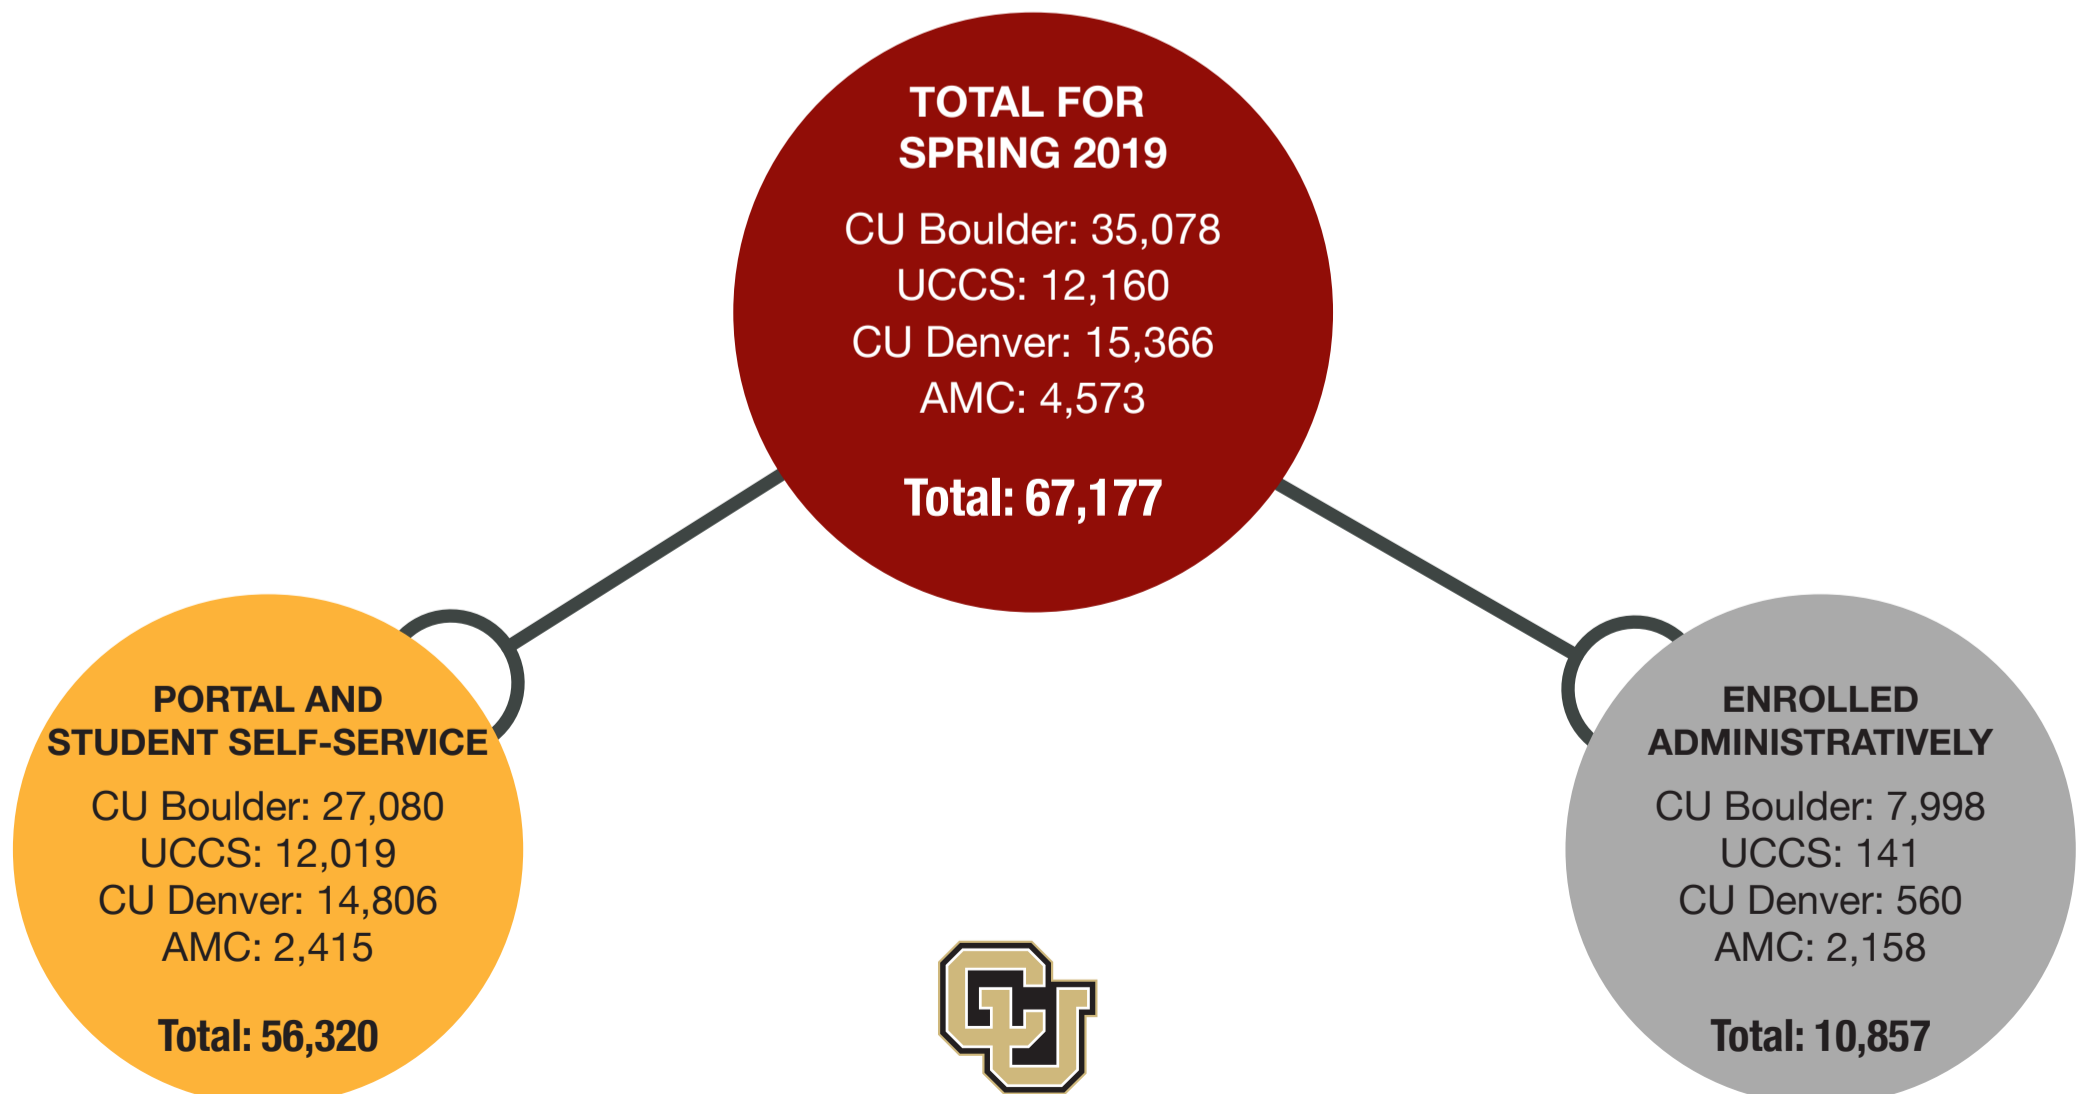

SPRING SEMESTER START 2019

The hard work and support UIS provided before (and during) startup week ensured a smooth and successful beginning to the semester.

The proof is in the numbers:

STUDENT PORTAL VISITS (*first day of classes)

STUDENT ENROLLMENT

University of Colorado

Boulder | Colorado Springs | Denver | Anschutz Medical Campus

UNIVERSITY INFORMATION SERVICES