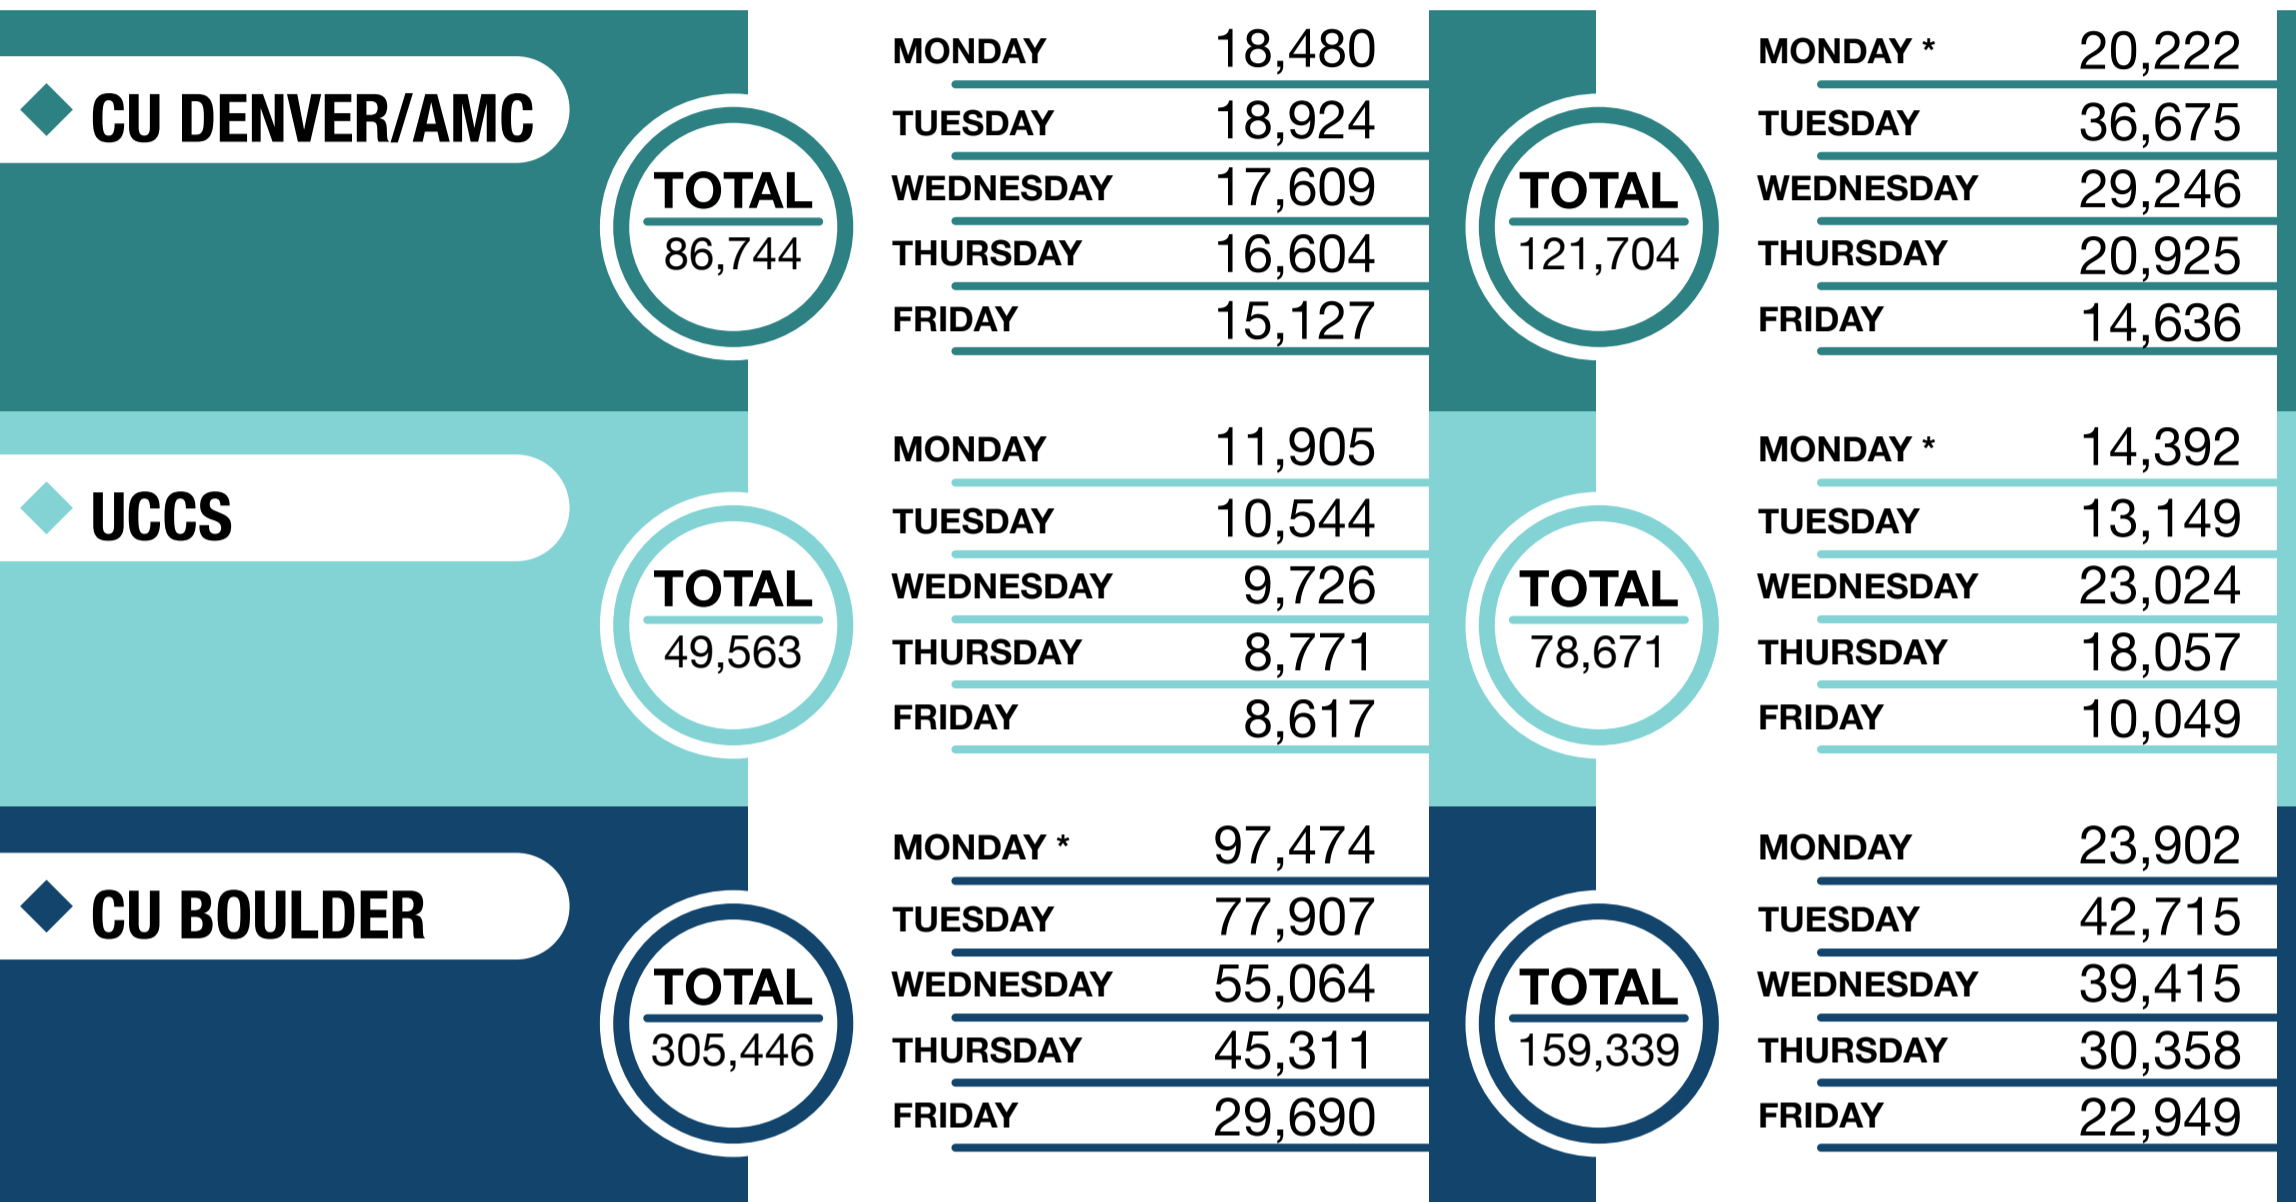

SPRING SEMESTER START 2019

The hard work and support UIS provided before (and during) startup week ensured a smooth and successful beginning to the semester.

The proof is in the numbers:

STUDENT PORTAL VISITS (*first day of classes)

STUDENT ENROLLMENT

University of Colorado

Boulder | Colorado Springs | Denver | Anschutz Medical Campus

UNIVERSITY INFORMATION SERVICES