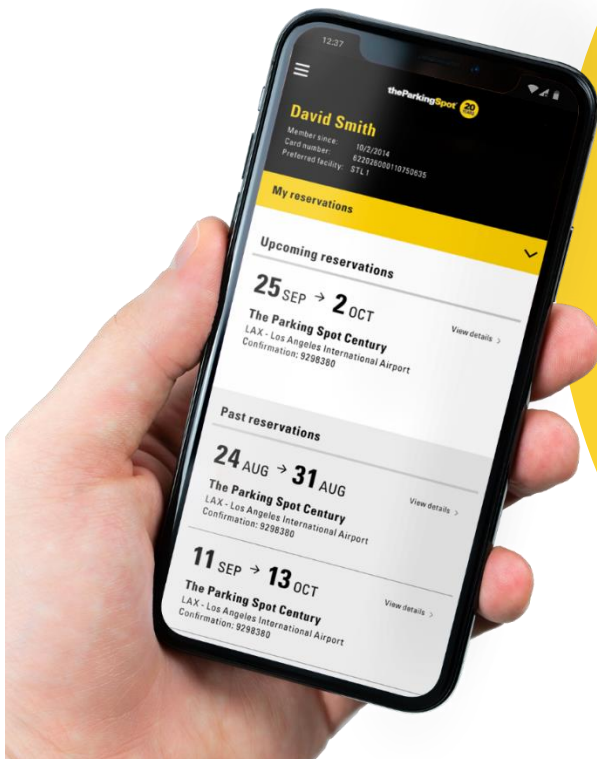

theParkingSpot®

Our Spots are the Perfect Fit.

TWO Free parking days when you join the University of Colorado Spot Club program by May 31st, 2025

Why park with us?

- **Save up to 30% off!**
- Join the University of Colorado Spot Club program and save when you travel. **Sign-up by 05/31/2025, and you'll receive two free parking days* for signing up.** Valid 02/01/2025 - 05/31/2025
- 46 locations in 28 markets

[Click Here to Join](#)

Or sign-up through The Parking Spot App. Click Join and on Step 3, enter code: Univ3078
You will receive 2 free days of points automatically!

The Parking Spot delivers amenities that make near-airport parking more enjoyable

- Covered, Uncovered & Valet Parking*
- Quick Shuttle Service
- Shuttle Tracking App
- Up to a 20% WestRock Discount
- Free Reservations
- Quick Entry and Exit

Questions?
Email mmccarthy@theparkingspot.com