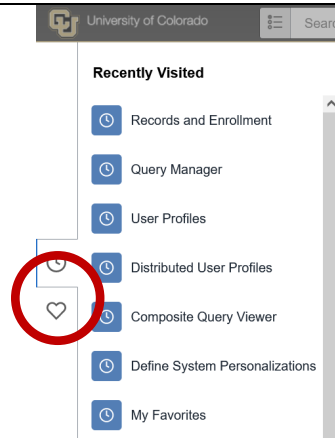

# PeopleTools | Quick Access Bar

The homepage now includes a **Quick Access Bar**, providing one-click access to your favorites and recently visited items.

On a desktop monitor, the **Quick Access Bar** is displayed on the far left.

On a smartphone or other device using portrait orientation, the quick access bar will appear at the bottom of the screen.

## Recently Visited

With a single click on the clock icon, you can view your recently viewed items, similar to clicking the **Recently Visited** tile on the NavBar.

Most recently visited items are displayed.