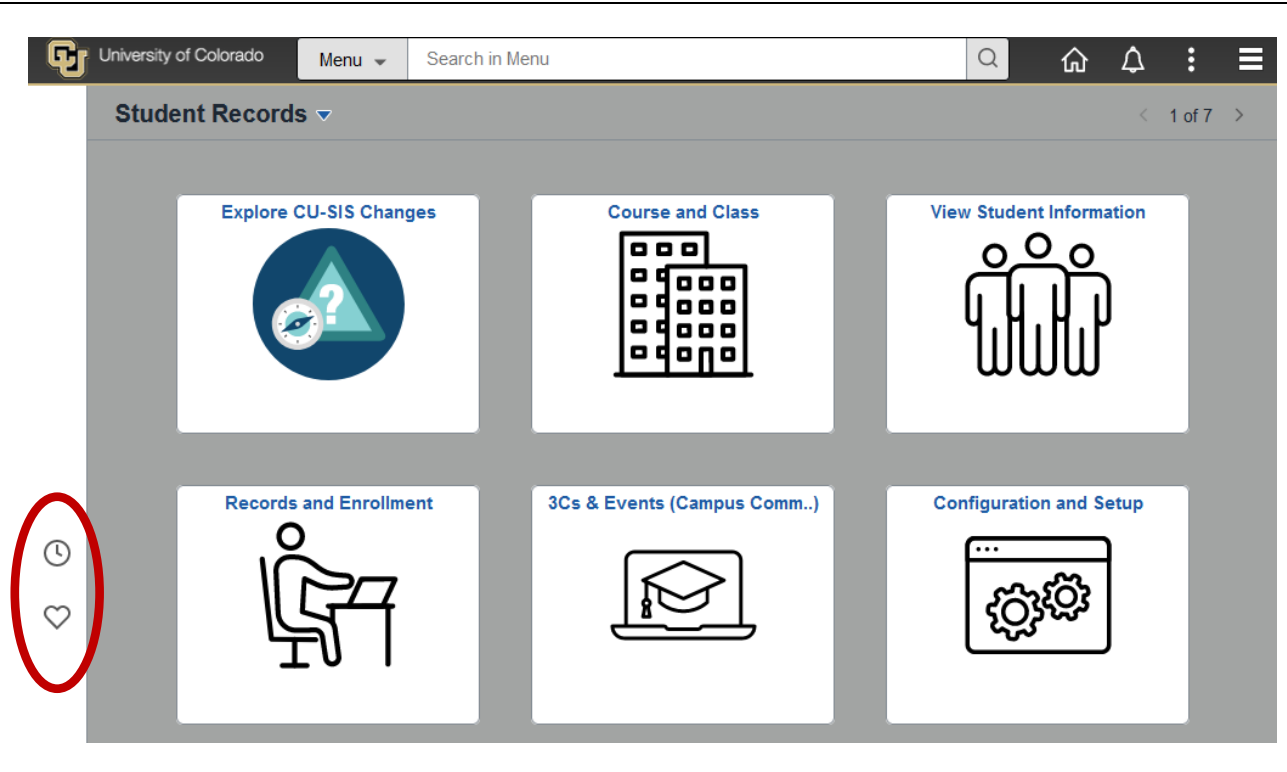

# PeopleTools | Quick Access Bar

The homepage now includes a **Quick Access Bar**, providing one-click access to your favorites and recently visited items.

On a desktop monitor, the **Quick Access Bar** is displayed on the far left.

On a smartphone or other device using portrait orientation, the quick access bar will appear at the bottom of the screen.

## Recently Visited

With a single click on the clock icon, you can view your recently viewed items, similar to clicking the **Recently Visited** tile on the NavBar.

Most recently visited items are displayed.