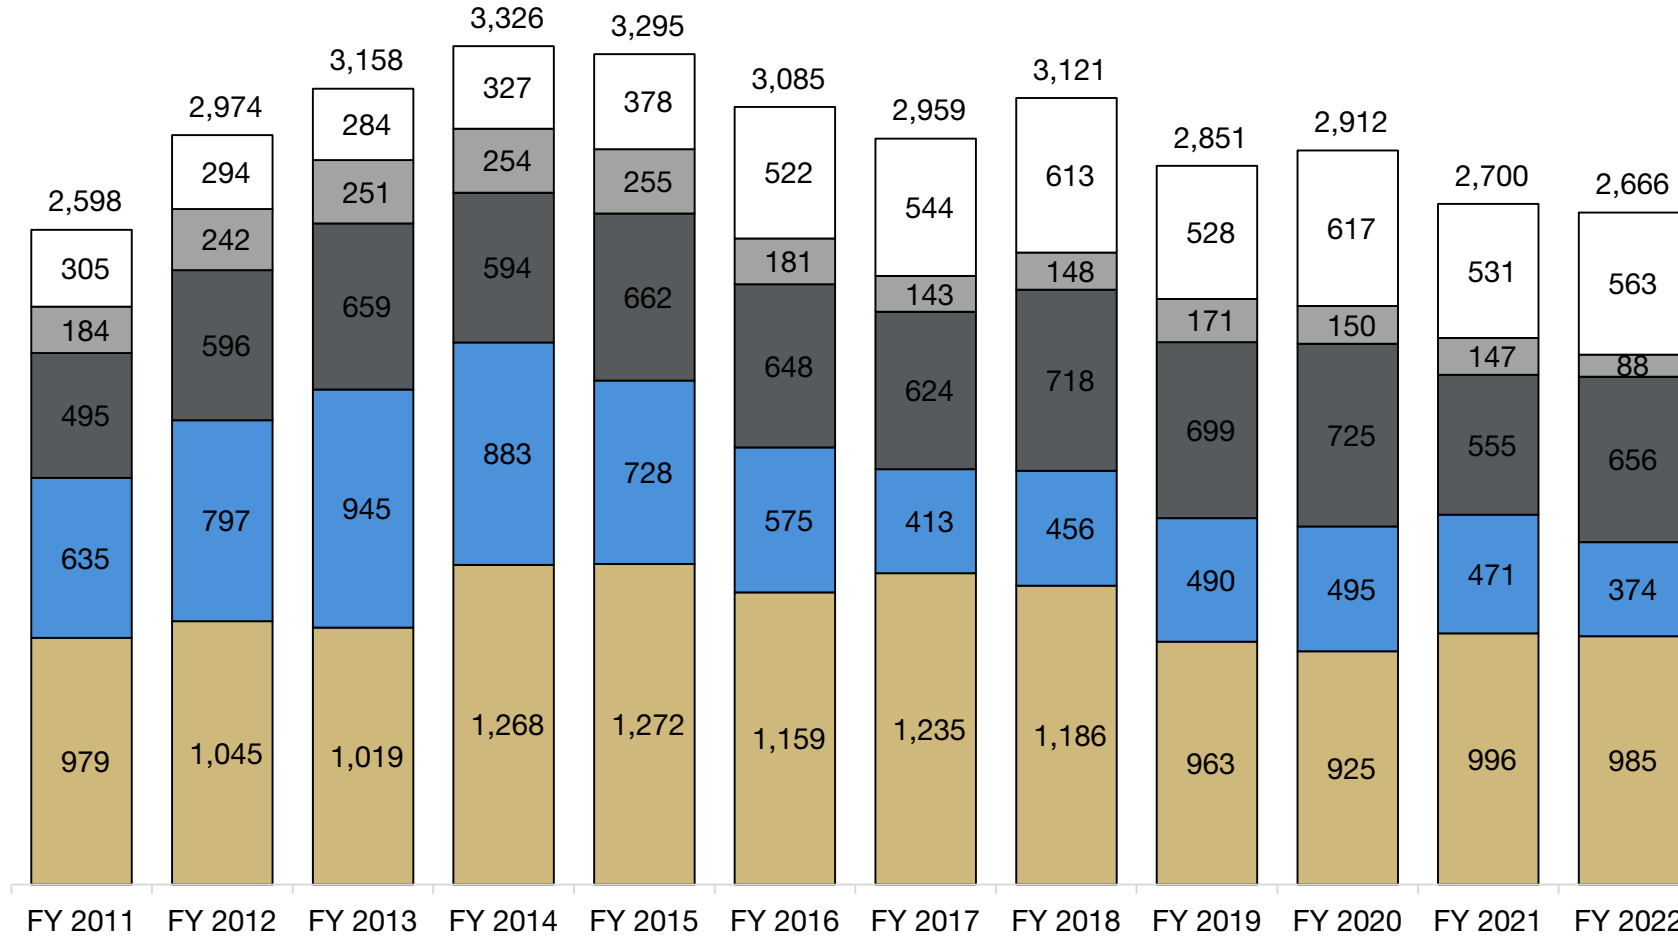

Pre-Collegiate Development Program

■ Boulder ■ UCSS ■ Denver ■ Anschutz ■ Rural Outreach

FY 2011 to FY 2022

CU serves nearly 700 middle school and 2,000 high school students per year through this program.

Race/Ethnicity

83% of students served by the PCDP are students of color:

- 60% Hispanic
- 9% More than One Race
- 7% Black or African American
- 7% Asian American or Pacific Islander
- 1% American Indian

Sex

- 62% Female
- 37% Male