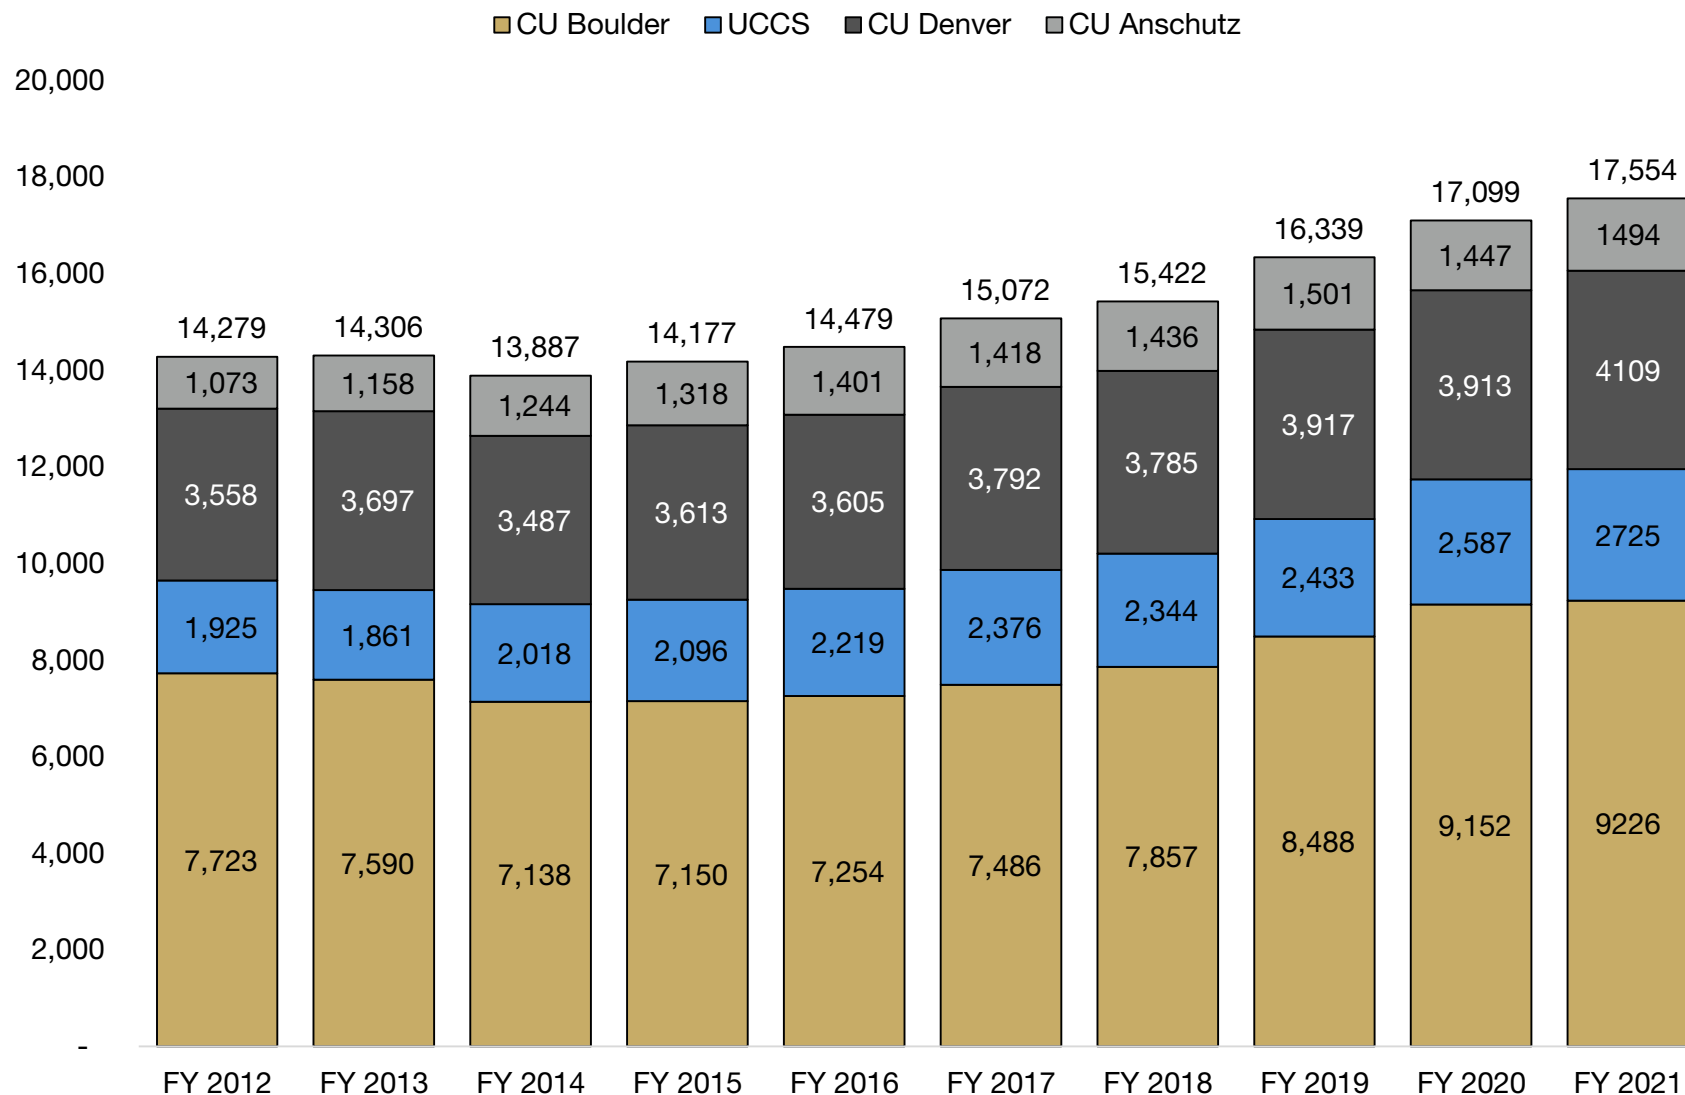

Degree Recipients

FY 2012 to FY 2021

152,000+
Degree Recipients

CU awarded graduate and undergraduate degrees to more than 15,000 students in each of the past five years.

FY 2021-22 degrees will be available in September 2022.

 [Click for Data Online](#)

Degree Recipients by Degree Level

FY 2013 to FY 2021

152,000+
Degree Recipients

CU awarded undergraduate and graduate degrees to more than 15,000 students in each of the past five years.

FY 2021-22 degrees will be available in September 2022.

Degree Recipients by Race/Ethnicity

FY 2012 to FY 2021

152,000+
Degree Recipients

- CU awarded undergraduate and graduate degrees to more than 15,000 students in each of the past five years.