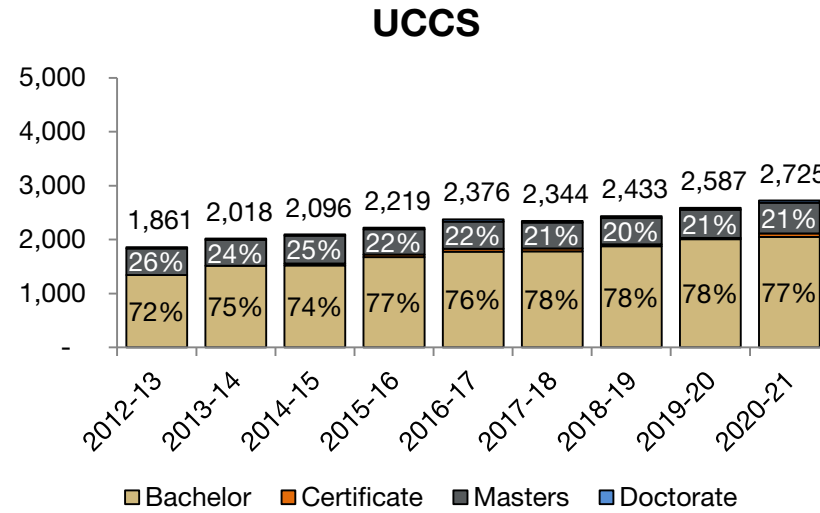

Degree Recipients

FY 2012 to FY 2021

152,000+
Degree Recipients

CU awarded graduate and undergraduate degrees to more than 15,000 students in each of the past five years.

FY 2021-22 degrees will be available in September 2022.

 [Click for Data Online](#)

Degree Recipients by Degree Level

FY 2013 to FY 2021

152,000+
Degree Recipients

CU awarded undergraduate and graduate degrees to more than 15,000 students in each of the past five years.

FY 2021-22 degrees will be available in September 2022.

Degree Recipients by Race/Ethnicity

FY 2012 to FY 2021

152,000+
Degree Recipients

- CU awarded undergraduate and graduate degrees to more than 15,000 students in each of the past five years.