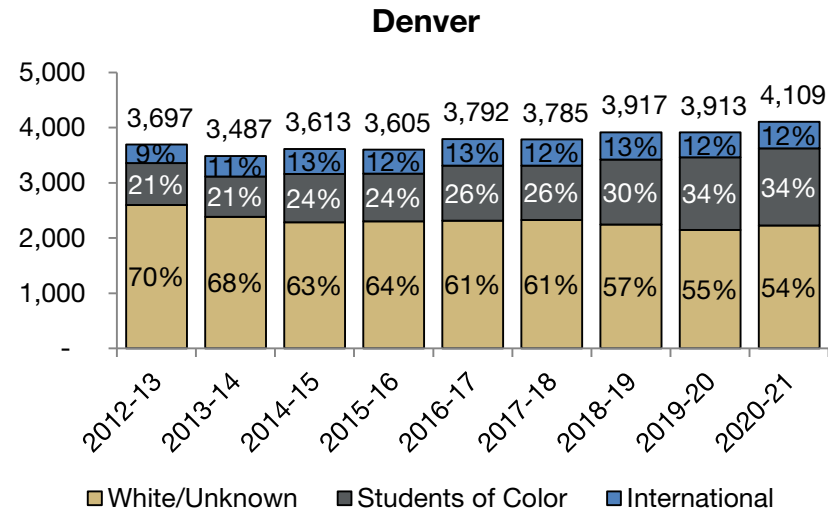

Degree Recipients

FY 2012 to FY 2021

152,000+
Degree Recipients

CU awarded graduate and undergraduate degrees to more than 15,000 students in each of the past five years.

FY 2021-22 degrees will be available in September 2022.

 [Click for Data Online](#)

Degree Recipients by Degree Level

FY 2013 to FY 2021

152,000+
Degree Recipients

CU awarded undergraduate and graduate degrees to more than 15,000 students in each of the past five years.

FY 2021-22 degrees will be available in September 2022.

Degree Recipients by Race/Ethnicity

FY 2012 to FY 2021

152,000+
Degree Recipients

- CU awarded undergraduate and graduate degrees to more than 15,000 students in each of the past five years.

Students of Color includes:

- American Indian or Alaskan Native
- Asian American
- Black or African American
- Hispanic or Latino
- Native Hawaiian or Other Pacific Islander
- More than one race

FY 2021-22 degrees will be available in September 2022.