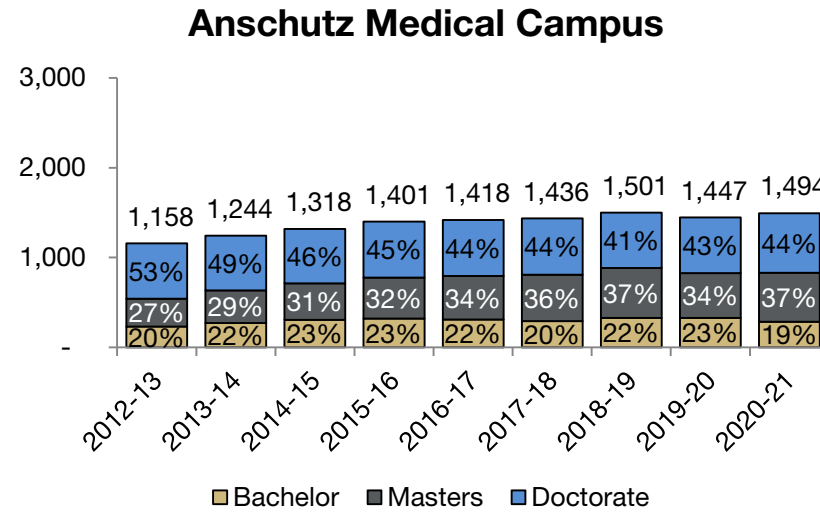

Degree Recipients

FY 2012 to FY 2021

152,000+
Degree Recipients

CU awarded graduate and undergraduate degrees to more than 15,000 students in each of the past five years.

FY 2021-22 degrees will be available in September 2022.

 [Click for Data Online](#)

Degree Recipients by Degree Level

FY 2013 to FY 2021

152,000+
Degree Recipients

CU awarded undergraduate and graduate degrees to more than 15,000 students in each of the past five years.

FY 2021-22 degrees will be available in September 2022.

Degree Recipients by Race/Ethnicity

FY 2012 to FY 2021

152,000+
Degree Recipients

- CU awarded undergraduate and graduate degrees to more than 15,000 students in each of the past five years.