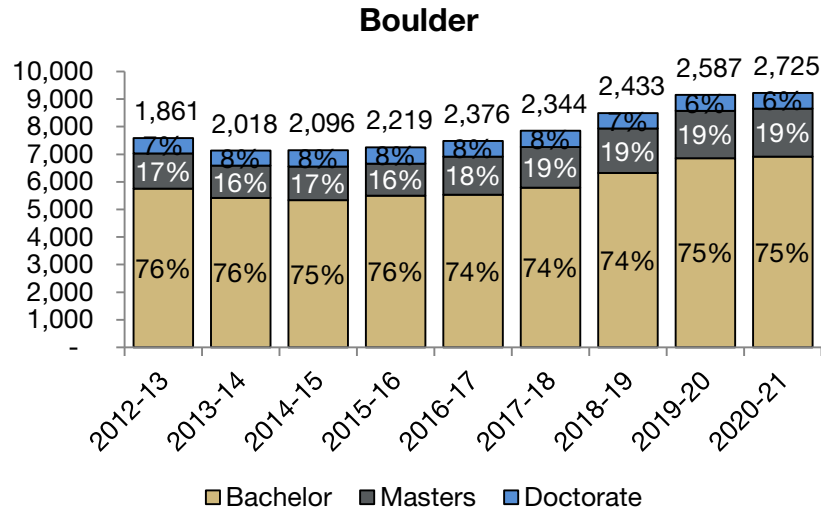

Degree Recipients

FY 2012 to FY 2021

152,000+
Degree Recipients

CU awarded graduate and undergraduate degrees to more than 15,000 students in each of the past five years.

FY 2021-22 degrees will be available in September 2022.

 [Click for Data Online](#)

Degree Recipients by Degree Level

FY 2013 to FY 2021

152,000+
Degree Recipients

CU awarded undergraduate and graduate degrees to more than 15,000 students in each of the past five years.

FY 2021-22 degrees will be available in September 2022.

Degree Recipients by Race/Ethnicity

FY 2012 to FY 2021

152,000+
Degree Recipients

- CU awarded undergraduate and graduate degrees to more than 15,000 students in each of the past five years.