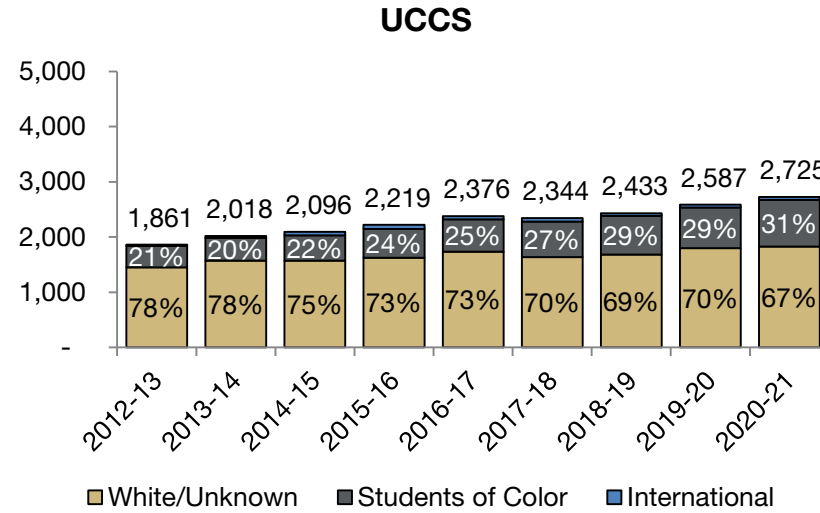

Degree Recipients

FY 2012 to FY 2021

152,000+
Degree Recipients

CU awarded graduate and undergraduate degrees to more than 15,000 students in each of the past five years.

FY 2021-22 degrees will be available in September 2022.

 [Click for Data Online](#)

Degree Recipients by Degree Level

FY 2013 to FY 2021

152,000+
Degree Recipients

CU awarded undergraduate and graduate degrees to more than 15,000 students in each of the past five years.

FY 2021-22 degrees will be available in September 2022.

Degree Recipients by Race/Ethnicity

FY 2012 to FY 2021

152,000+
Degree Recipients

- CU awarded undergraduate and graduate degrees to more than 15,000 students in each of the past five years.

Students of Color includes:

- American Indian or Alaskan Native
- Asian American
- Black or African American
- Hispanic or Latino
- Native Hawaiian or Other Pacific Islander
- More than one race

FY 2021-22 degrees will be available in September 2022.