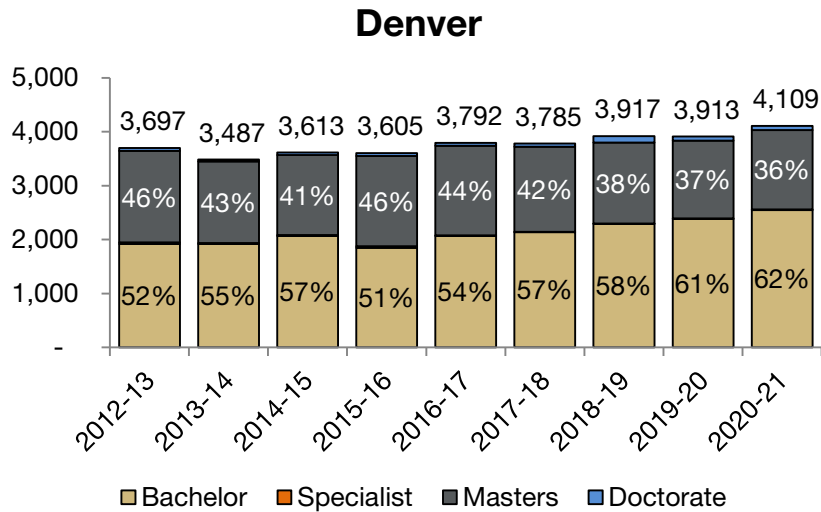

Degree Recipients

FY 2012 to FY 2021

152,000+
Degree Recipients

CU awarded graduate and undergraduate degrees to more than 15,000 students in each of the past five years.

FY 2021-22 degrees will be available in September 2022.

 [Click for Data Online](#)

Degree Recipients by Degree Level

FY 2013 to FY 2021

152,000+
Degree Recipients

CU awarded undergraduate and graduate degrees to more than 15,000 students in each of the past five years.

FY 2021-22 degrees will be available in September 2022.

Degree Recipients by Race/Ethnicity

FY 2012 to FY 2021

152,000+
Degree Recipients

- CU awarded undergraduate and graduate degrees to more than 15,000 students in each of the past five years.