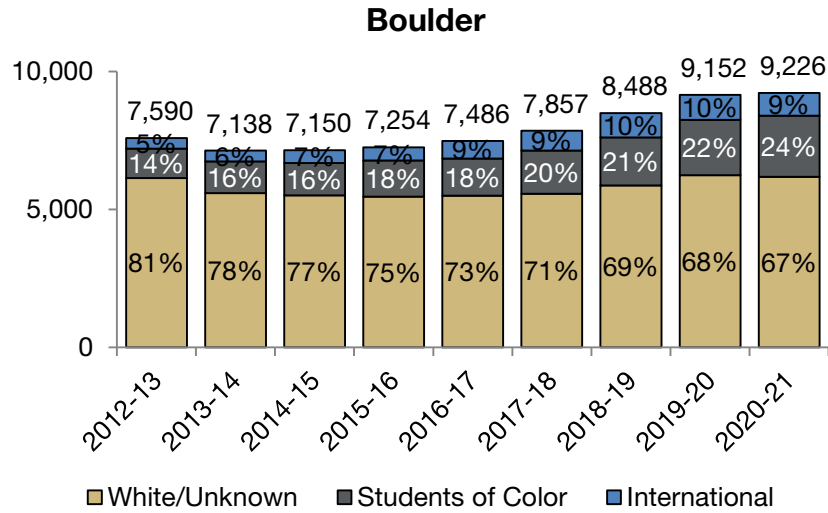

Degree Recipients

FY 2012 to FY 2021

152,000+
Degree Recipients

CU awarded graduate and undergraduate degrees to more than 15,000 students in each of the past five years.

FY 2021-22 degrees will be available in September 2022.

 [Click for Data Online](#)

Degree Recipients by Degree Level

FY 2013 to FY 2021

152,000+
Degree Recipients

CU awarded undergraduate and graduate degrees to more than 15,000 students in each of the past five years.

FY 2021-22 degrees will be available in September 2022.

Degree Recipients by Race/Ethnicity

FY 2012 to FY 2021

152,000+
Degree Recipients

- CU awarded undergraduate and graduate degrees to more than 15,000 students in each of the past five years.

Students of Color includes:

- American Indian or Alaskan Native
- Asian American
- Black or African American
- Hispanic or Latino
- Native Hawaiian or Other Pacific Islander
- More than one race

FY 2021-22 degrees will be available in September 2022.