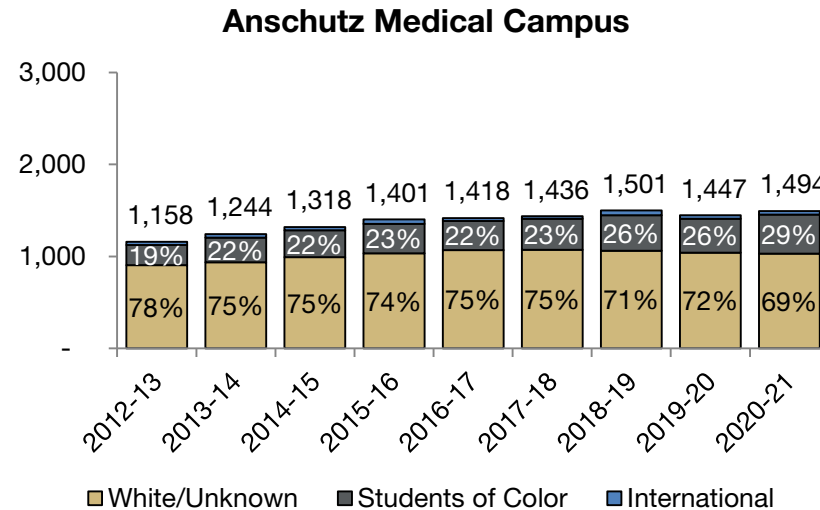

Degree Recipients

FY 2012 to FY 2021

152,000+
Degree Recipients

CU awarded graduate and undergraduate degrees to more than 15,000 students in each of the past five years.

FY 2021-22 degrees will be available in September 2022.

 [Click for Data Online](#)

Degree Recipients by Degree Level

FY 2013 to FY 2021

152,000+
Degree Recipients

CU awarded undergraduate and graduate degrees to more than 15,000 students in each of the past five years.

FY 2021-22 degrees will be available in September 2022.

Degree Recipients by Race/Ethnicity

FY 2012 to FY 2021

152,000+
Degree Recipients

- CU awarded undergraduate and graduate degrees to more than 15,000 students in each of the past five years.

Students of Color includes:

- American Indian or Alaskan Native
- Asian American
- Black or African American
- Hispanic or Latino
- Native Hawaiian or Other Pacific Islander
- More than one race

FY 2021-22 degrees will be available in September 2022.