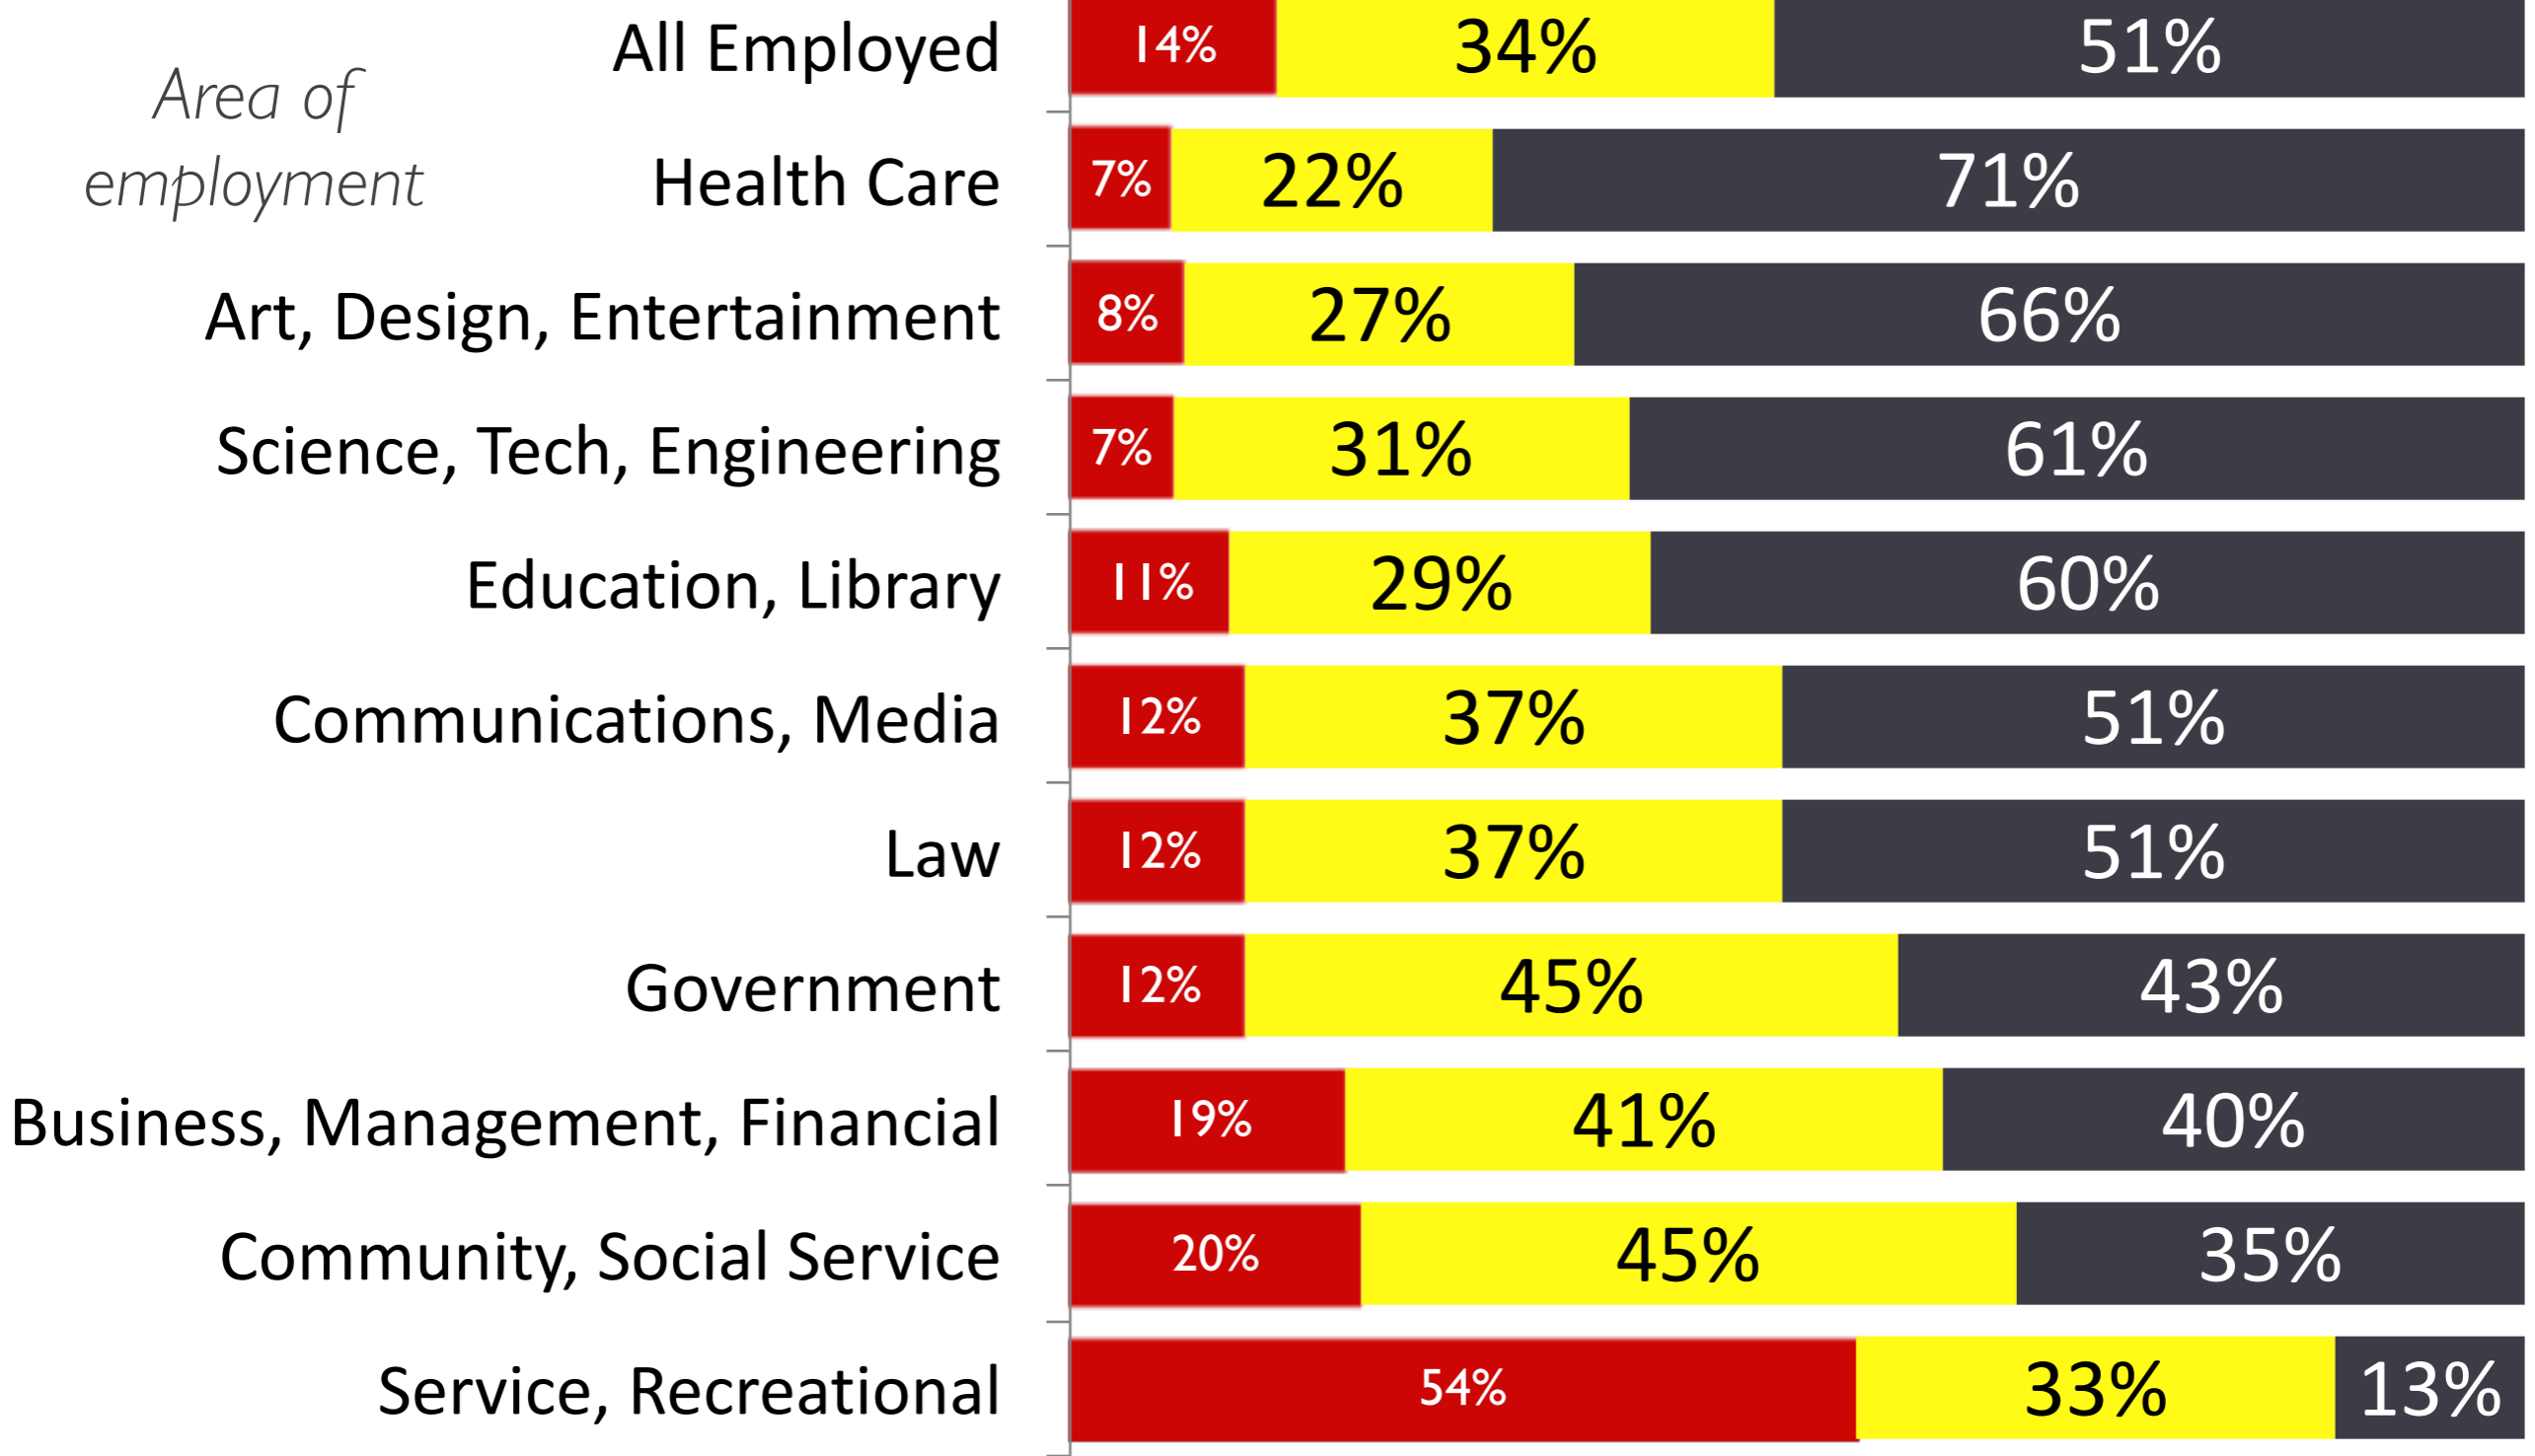

To what extent is the education that you received at the University of Colorado related to your job?

■ Not   ■ Somewhat   ■ Strongly