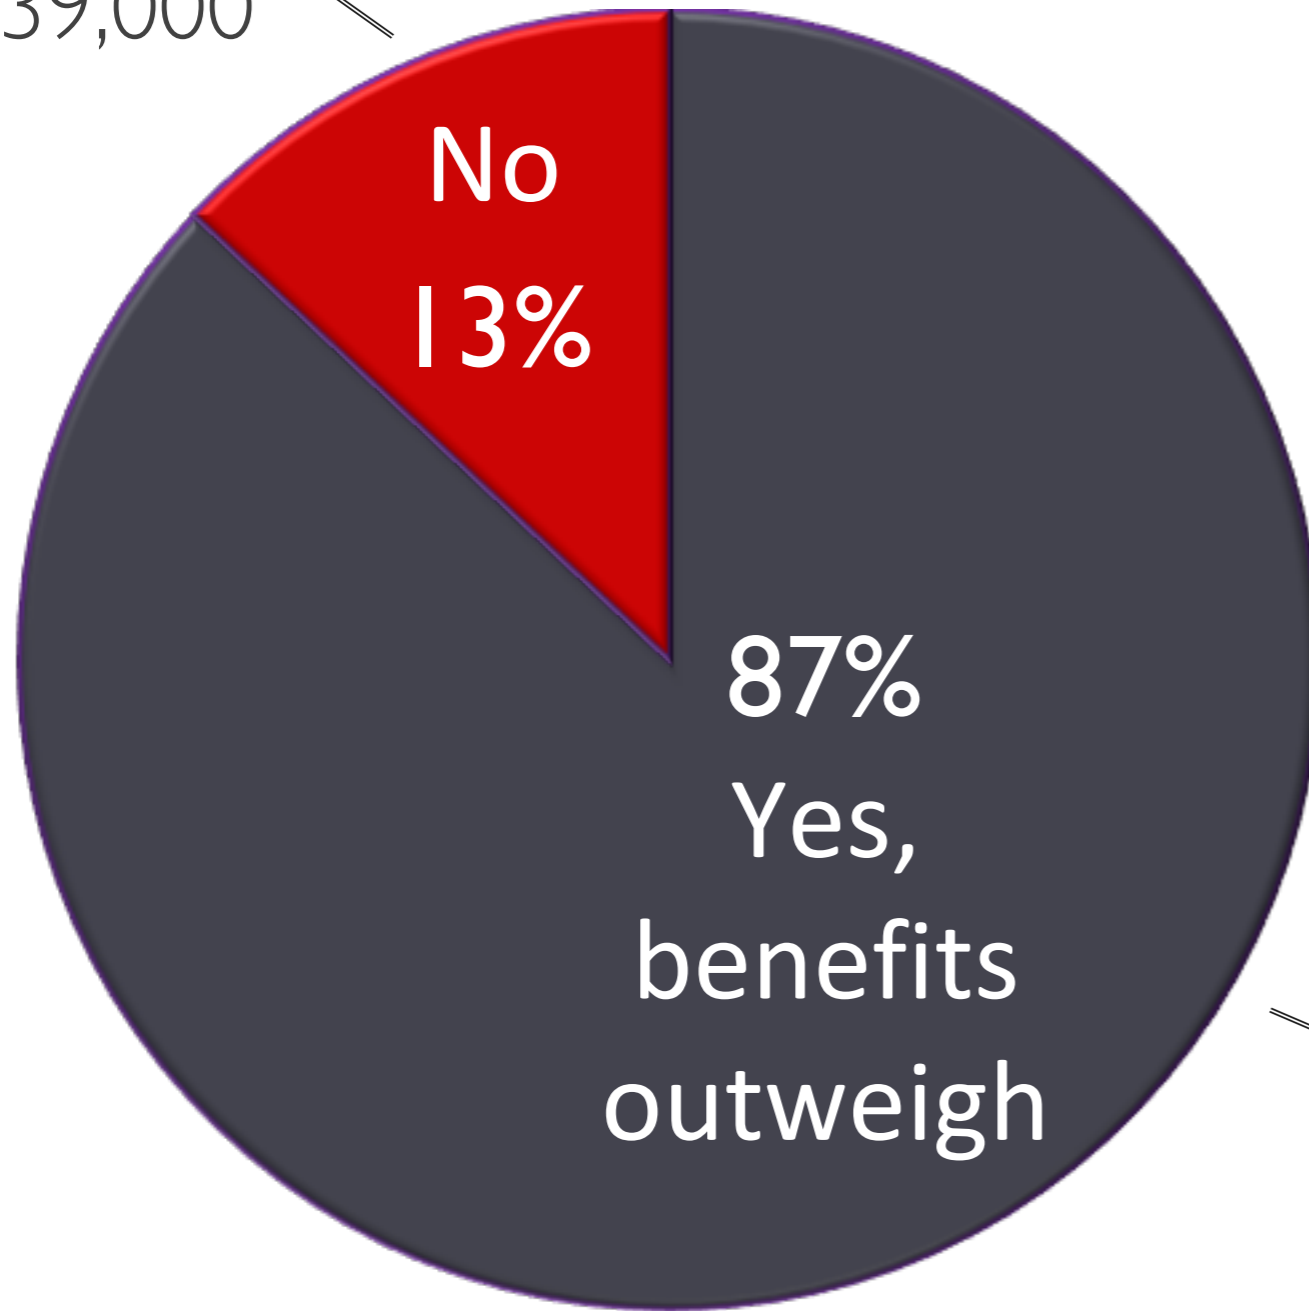

Median Income By Career Stage (Among Employed)

To what extent is the education that you received at the University of Colorado related to your job?

■ Not ■ Somewhat ■ Strongly

Median
Income
\$39,000

Taking into account the costs to obtain your degree from the University of Colorado and all of the monetary and other benefits of your degree from the University of Colorado.

Would you say that the benefits outweigh the costs?

Median
Income
\$74,000

Benefits Outweigh Costs By Campus, Age & Ethnicity

■ No ■ Yes

Rate your feelings toward the University of Colorado?

95% Favorable

“Faculty was amazing, truly took pride in their profession and had the students best interests at heart.”