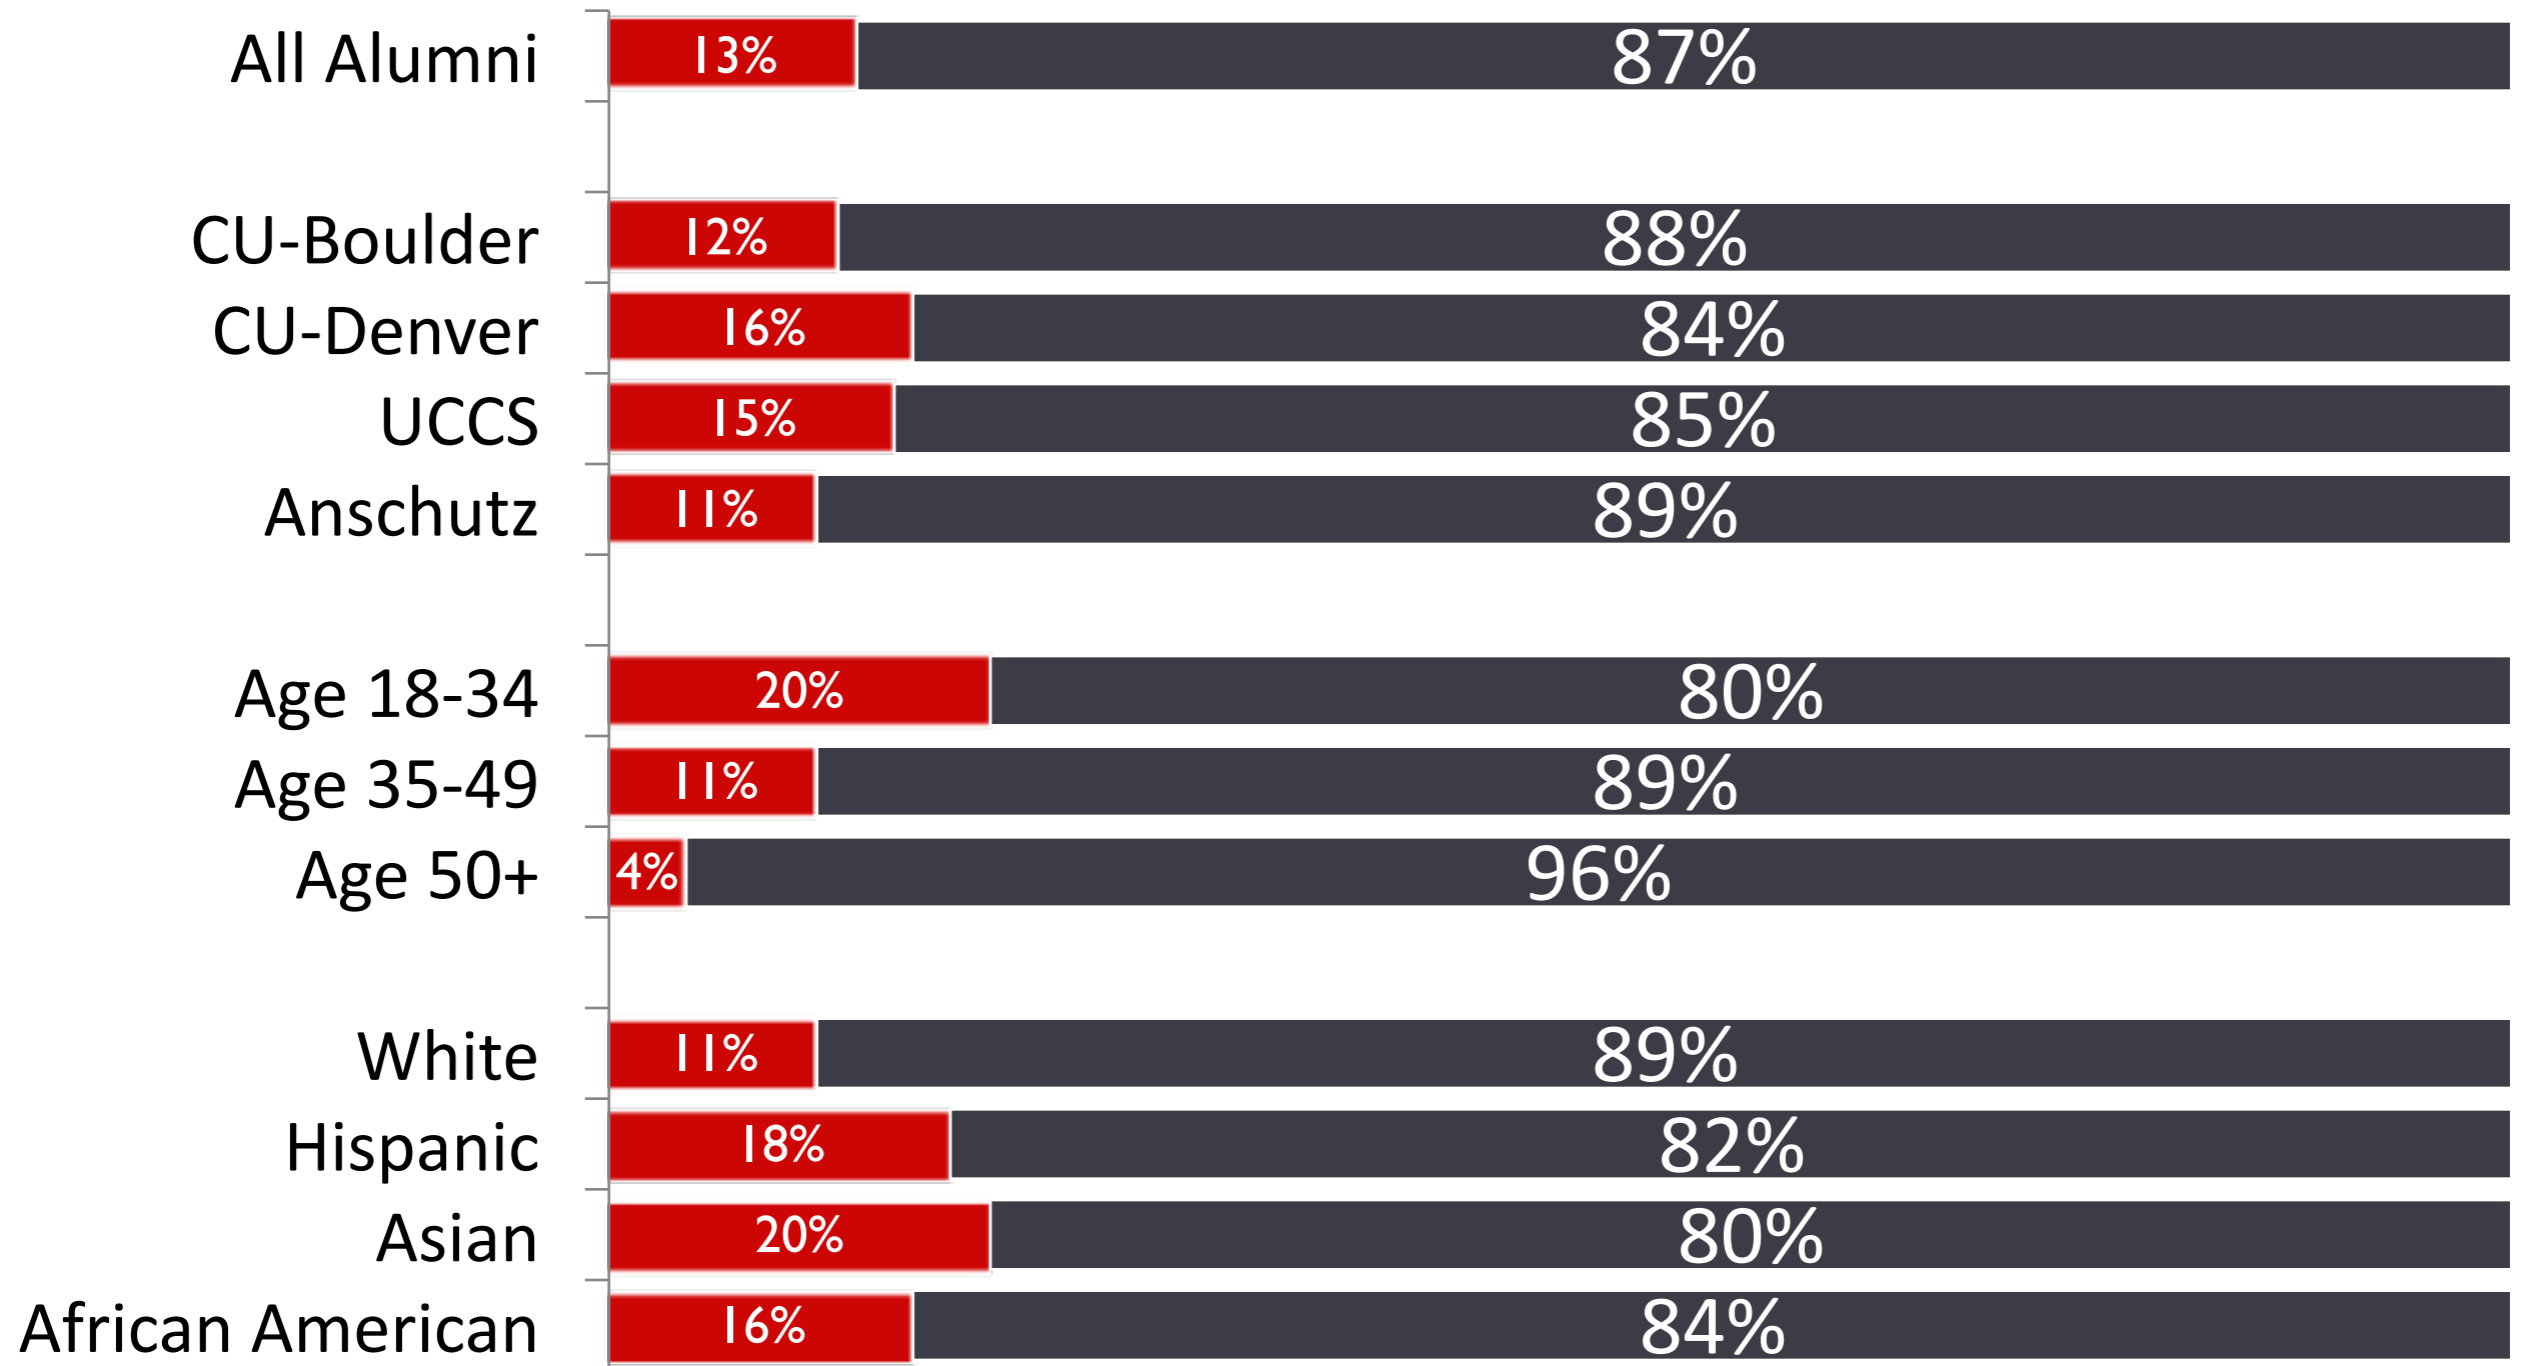

Benefits Outweigh Costs By Campus, Age & Ethnicity

■ No   ■ Yes