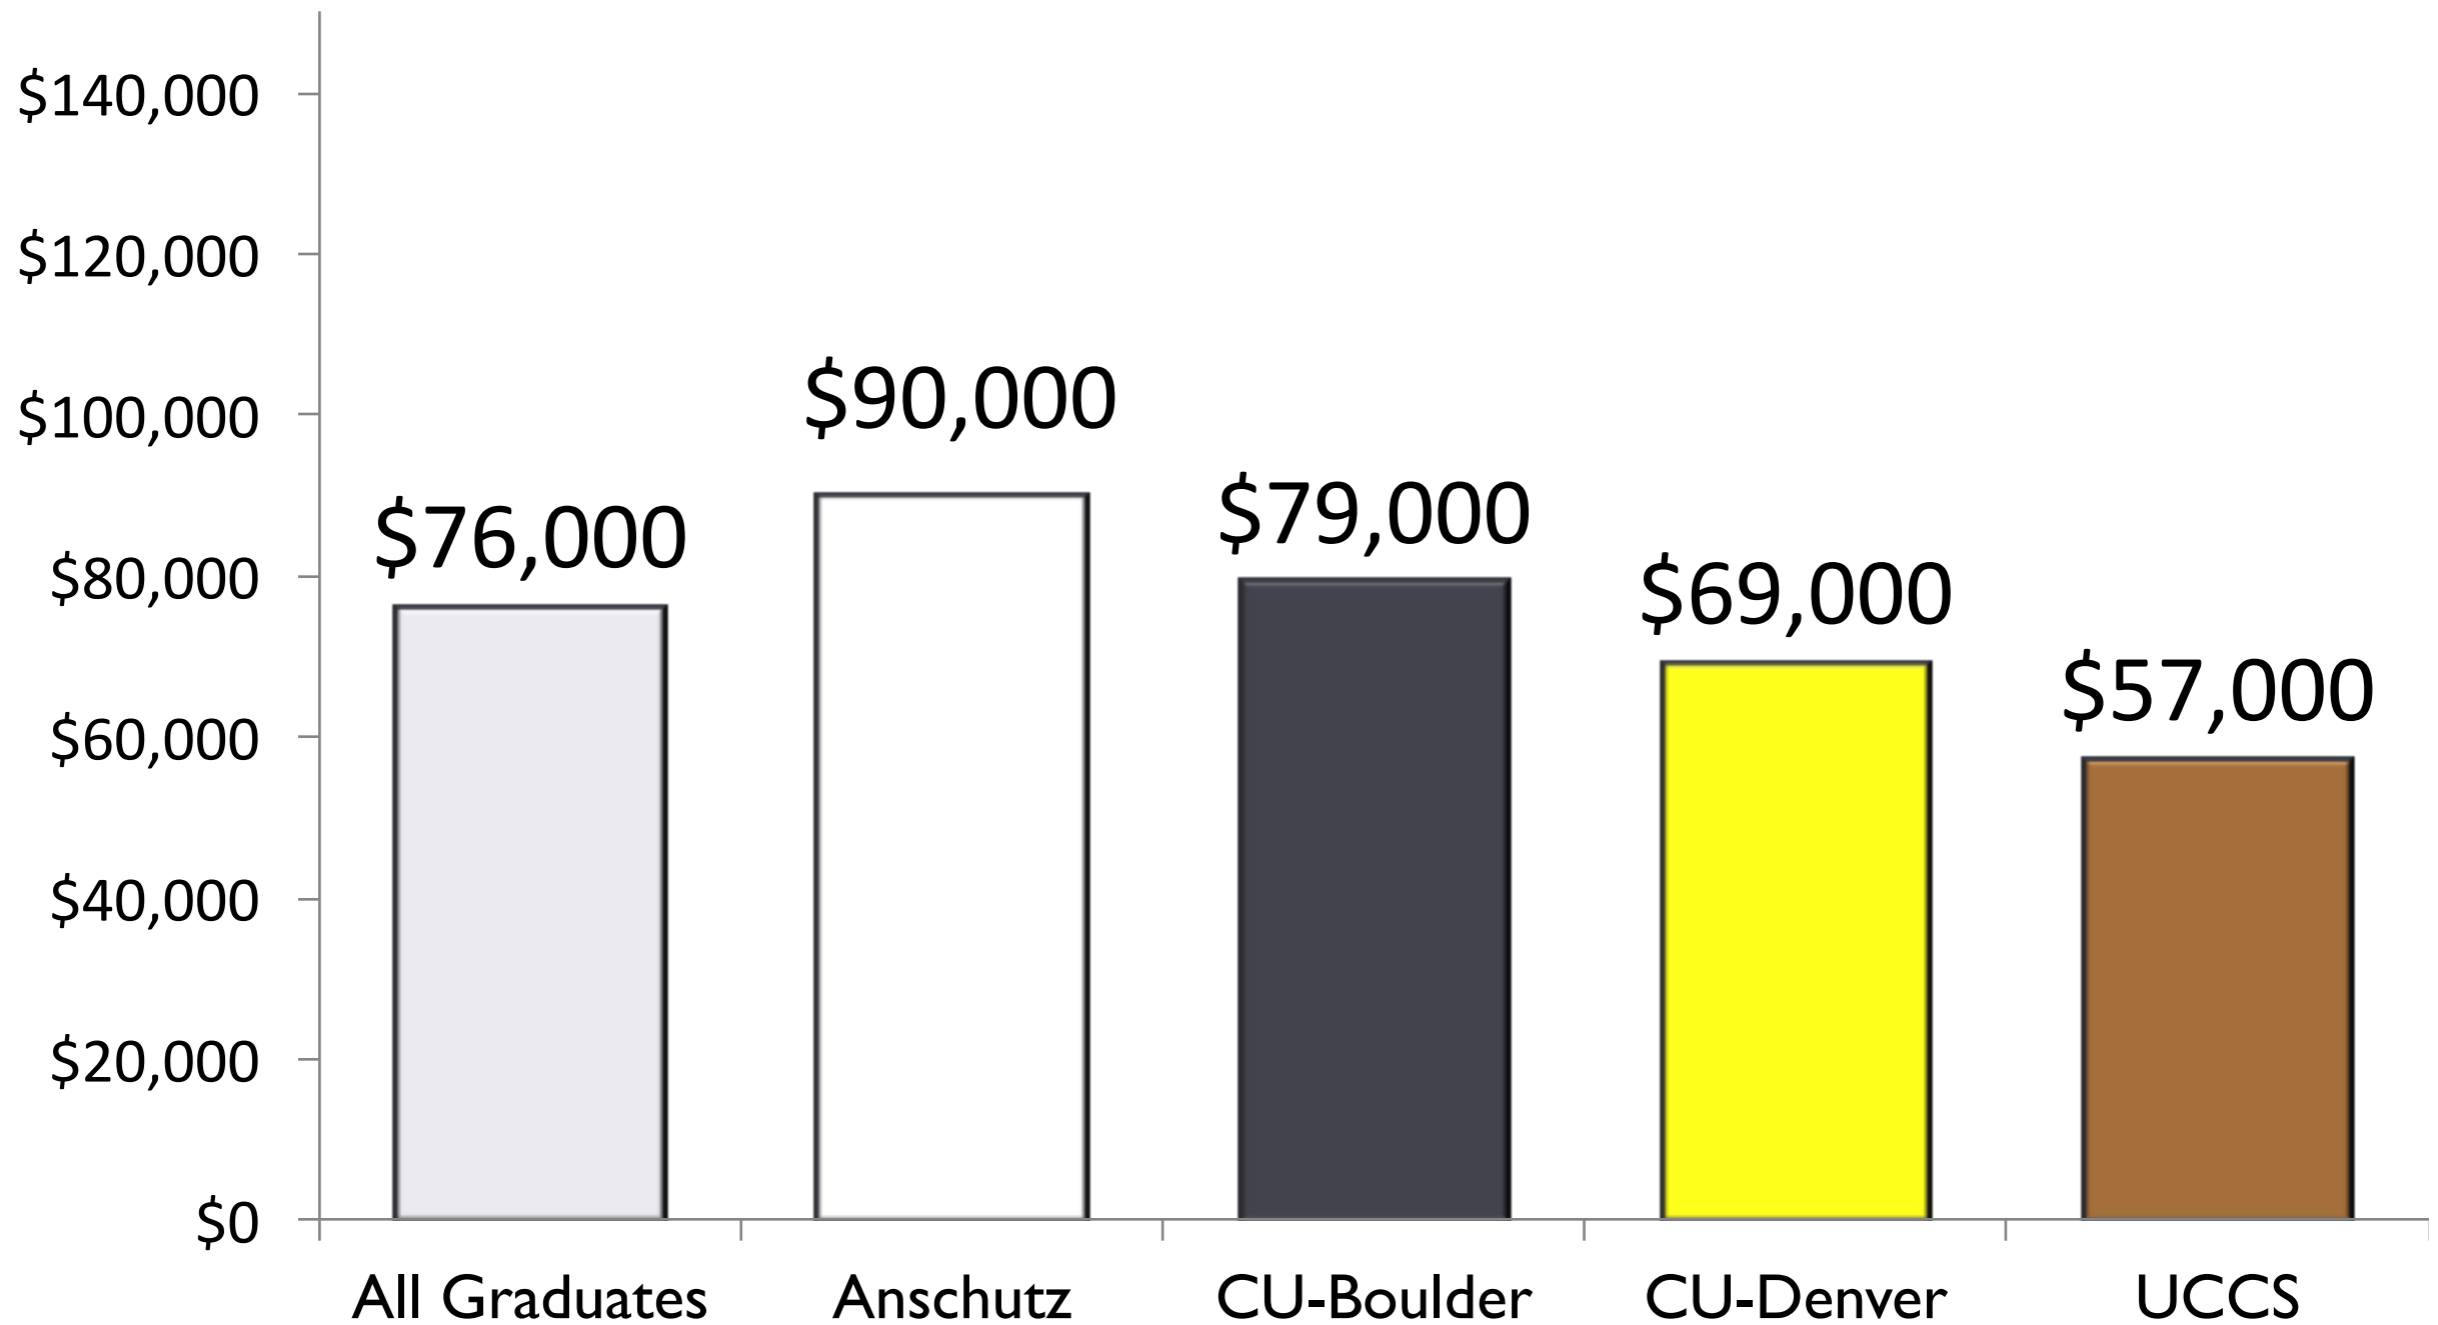

Employed By Campus

CU-Denver: 84%
 Anschutz: 82%
 UCCS: 81%
 CU-Boulder: 81%

What is your personal annual income before taxes?

(Among Employed)

Median Income By Campus (Among Employed)

Median Income By Colorado County (Among Employed)

Median Income By Career Stage (Among Employed)

To what extent is the education that you received at the University of Colorado related to your job?

■ Not ■ Somewhat ■ Strongly

Median
Income
\$39,000

Taking into account the costs to obtain your degree from the University of Colorado and all of the monetary and other benefits of your degree from the University of Colorado.