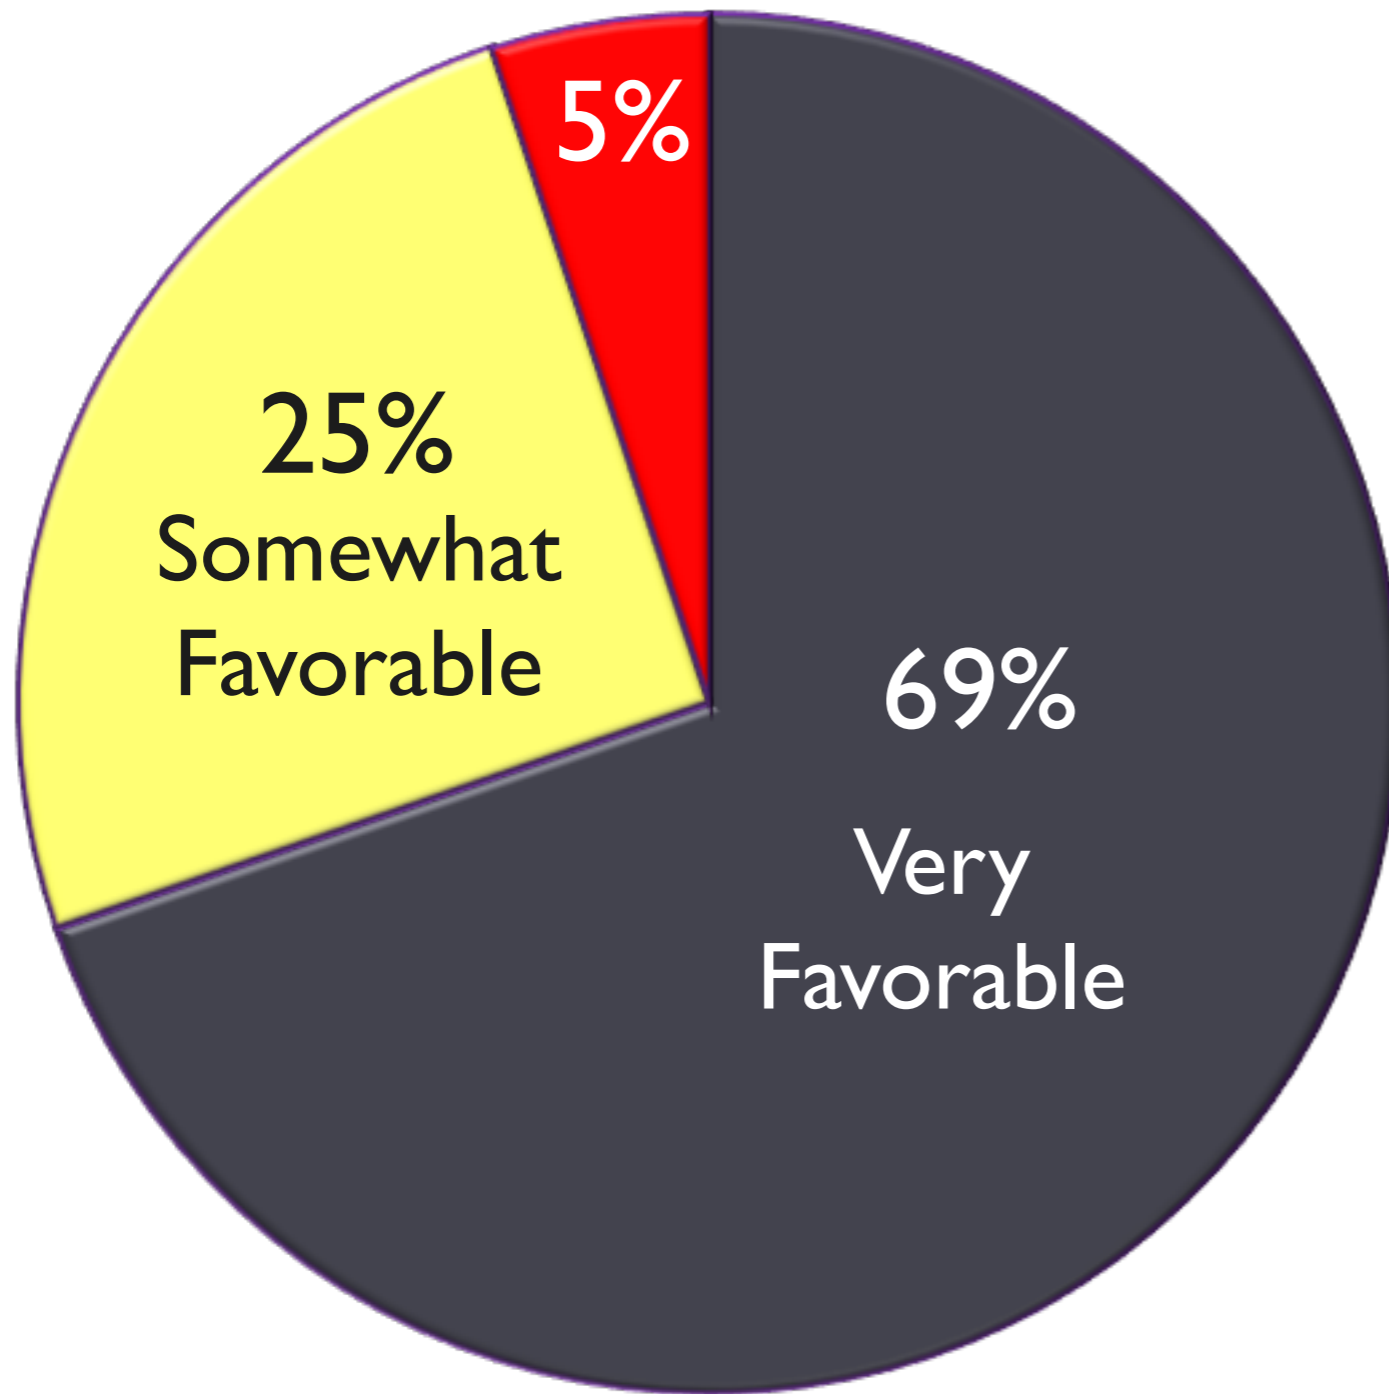

Would you say that the benefits outweigh the costs?

Median
Income
\$74,000

Benefits Outweigh Costs By Campus, Age & Ethnicity

■ No ■ Yes

Rate your feelings toward the University of Colorado?

95% Favorable

“Faculty was amazing, truly took pride in their profession and had the students best interests at heart.”