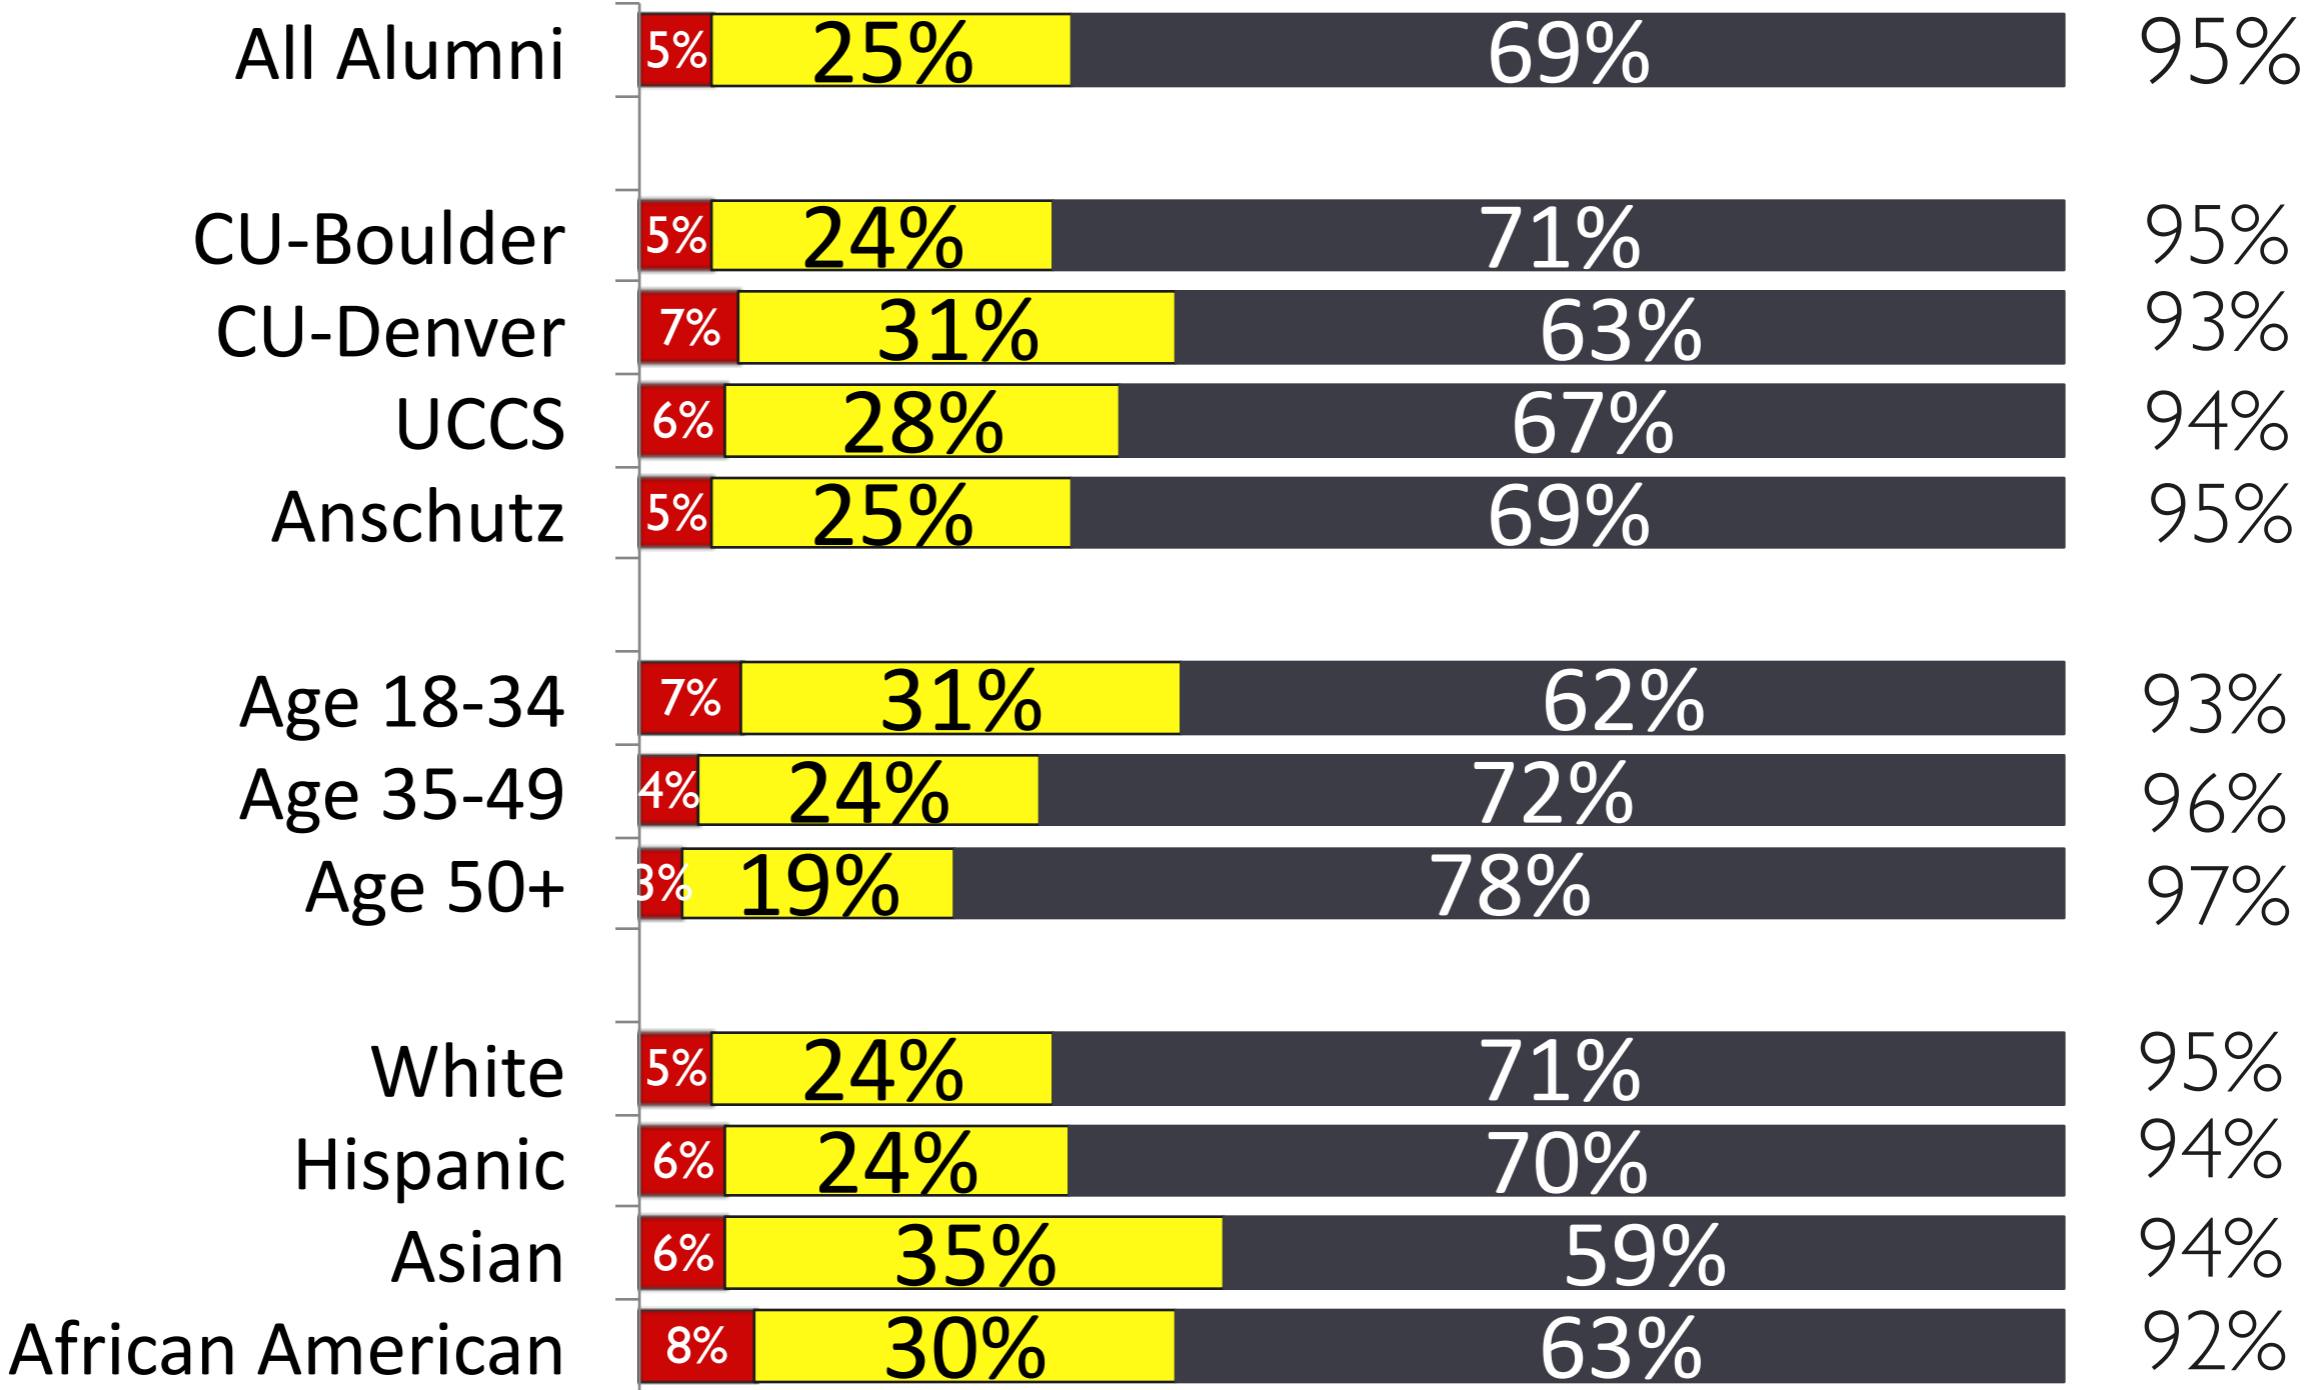

Feelings Toward The University Of Colorado By Campus, Age & Ethnicity

■ Unfavorable ■ Somewhat Favorable ■ Very Favorable