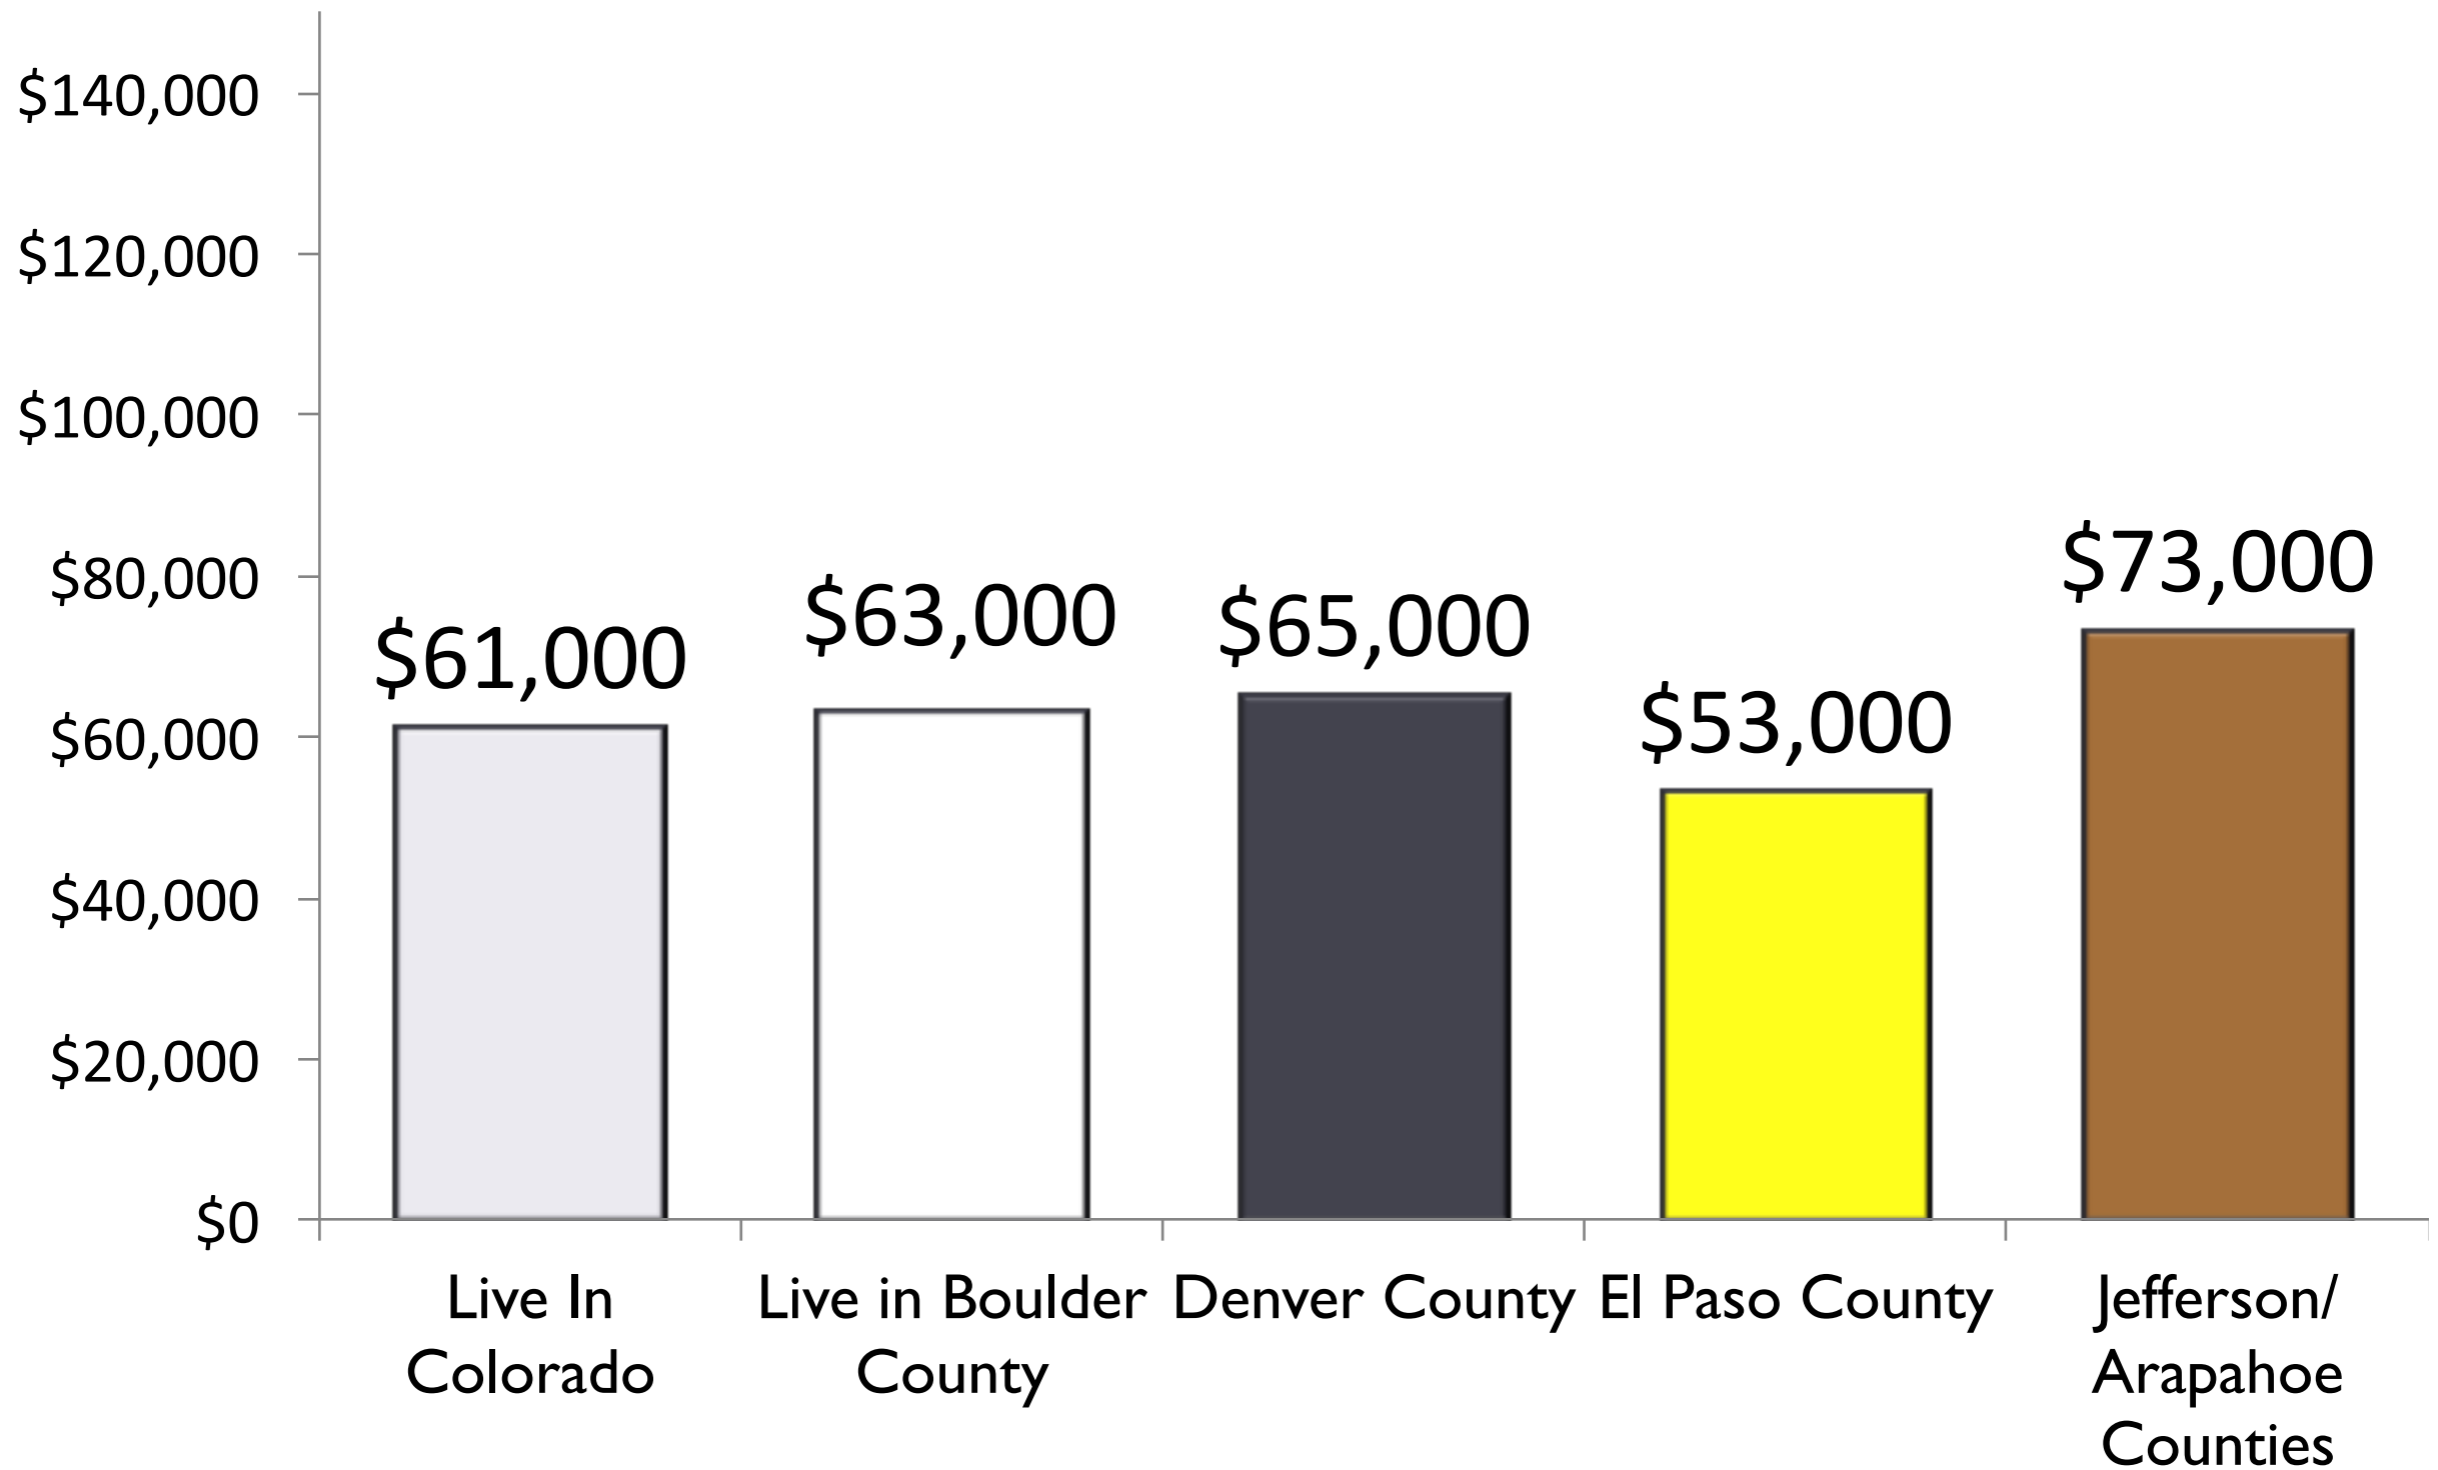

Median Income By Career Stage (Among Employed)

To what extent is the education that you received at the University of Colorado related to your job?

■ Not ■ Somewhat ■ Strongly

Median
Income
\$39,000

Taking into account the costs to obtain your degree from the University of Colorado and all of the monetary and other benefits of your degree from the University of Colorado.