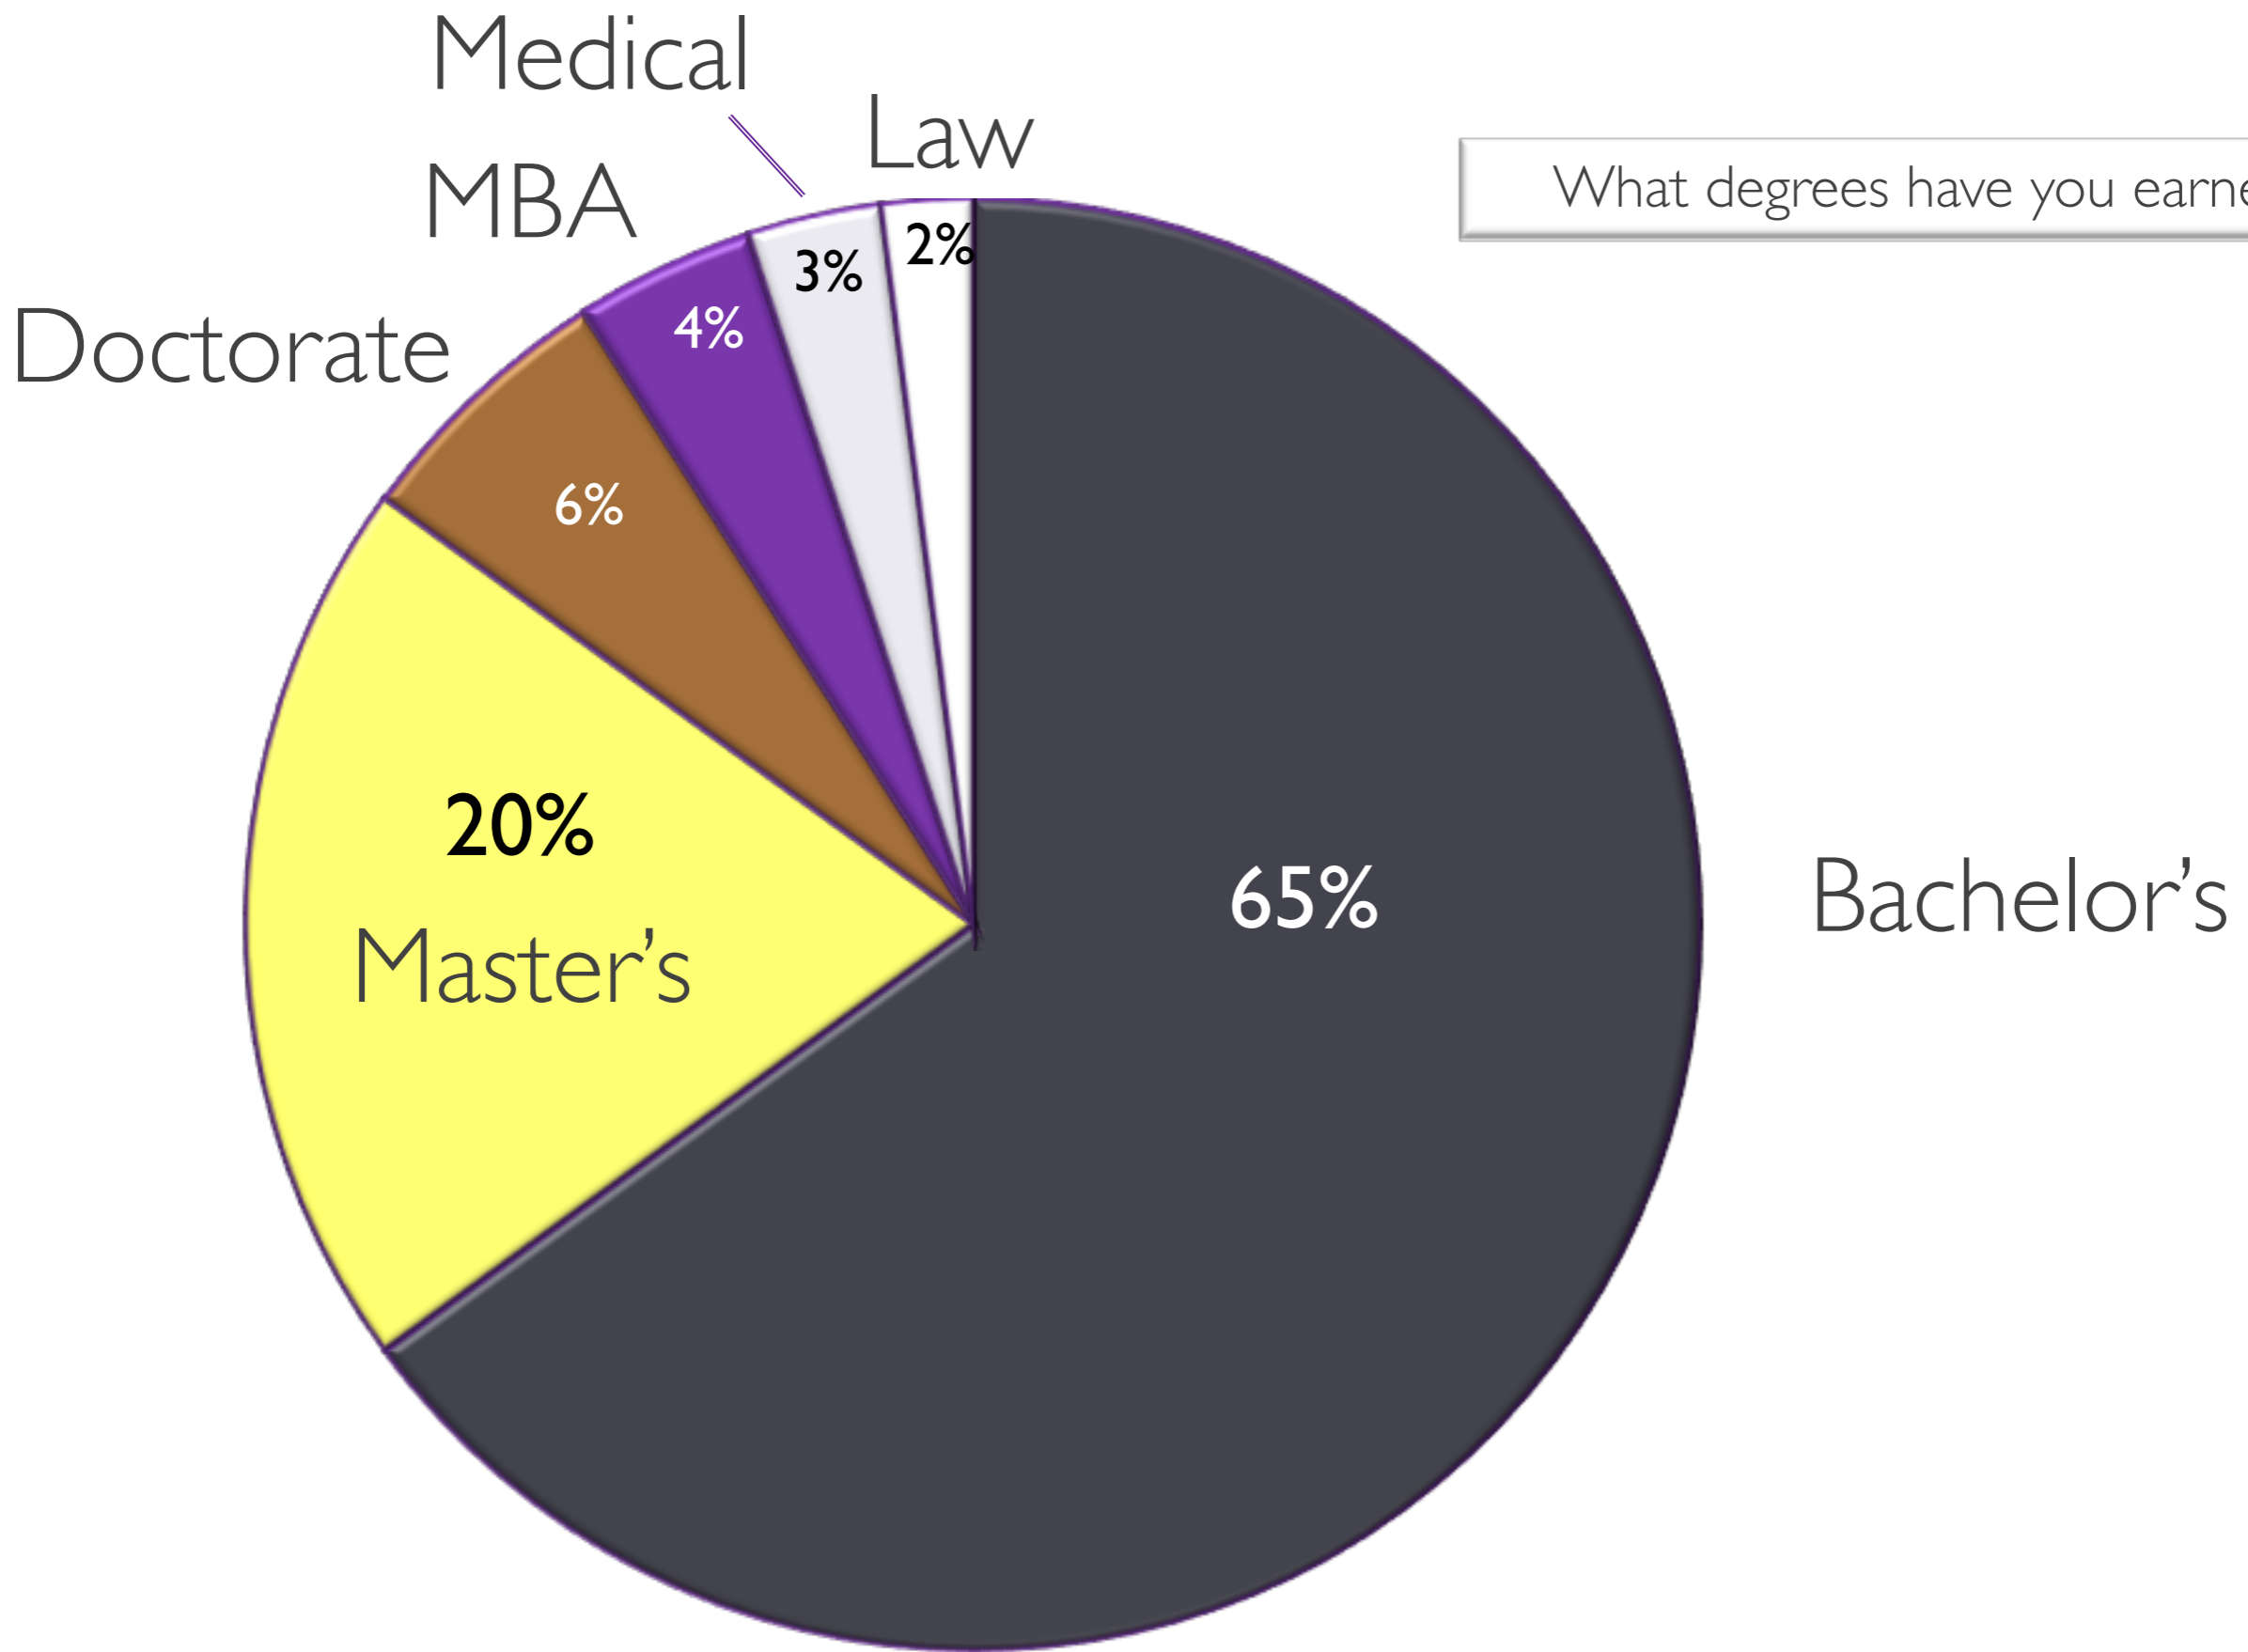

Survey Timeline: 34 Days

April 28: Survey test of 1,000 emails.

May 6: Email sent to 268,531 CU Alumni email addresses containing an introduction from President Benson and an invitation to take the survey.

May 12 & 19: Reminder emails sent to those who had not yet completed the survey.

May 31: Last day to complete the survey online.

By The Numbers

268,531 Alumni Email Addresses

267,841 Emails Delivered

15,225 Surveys Complete

6% Response Rate

What degrees have you earned?

How satisfied are you with the education you received at...?

■ Dissatisfied ■ Somewhat Satisfied ■ Very Satisfied

Satisfaction With Education By Year & Ethnicity (CU-Boulder)