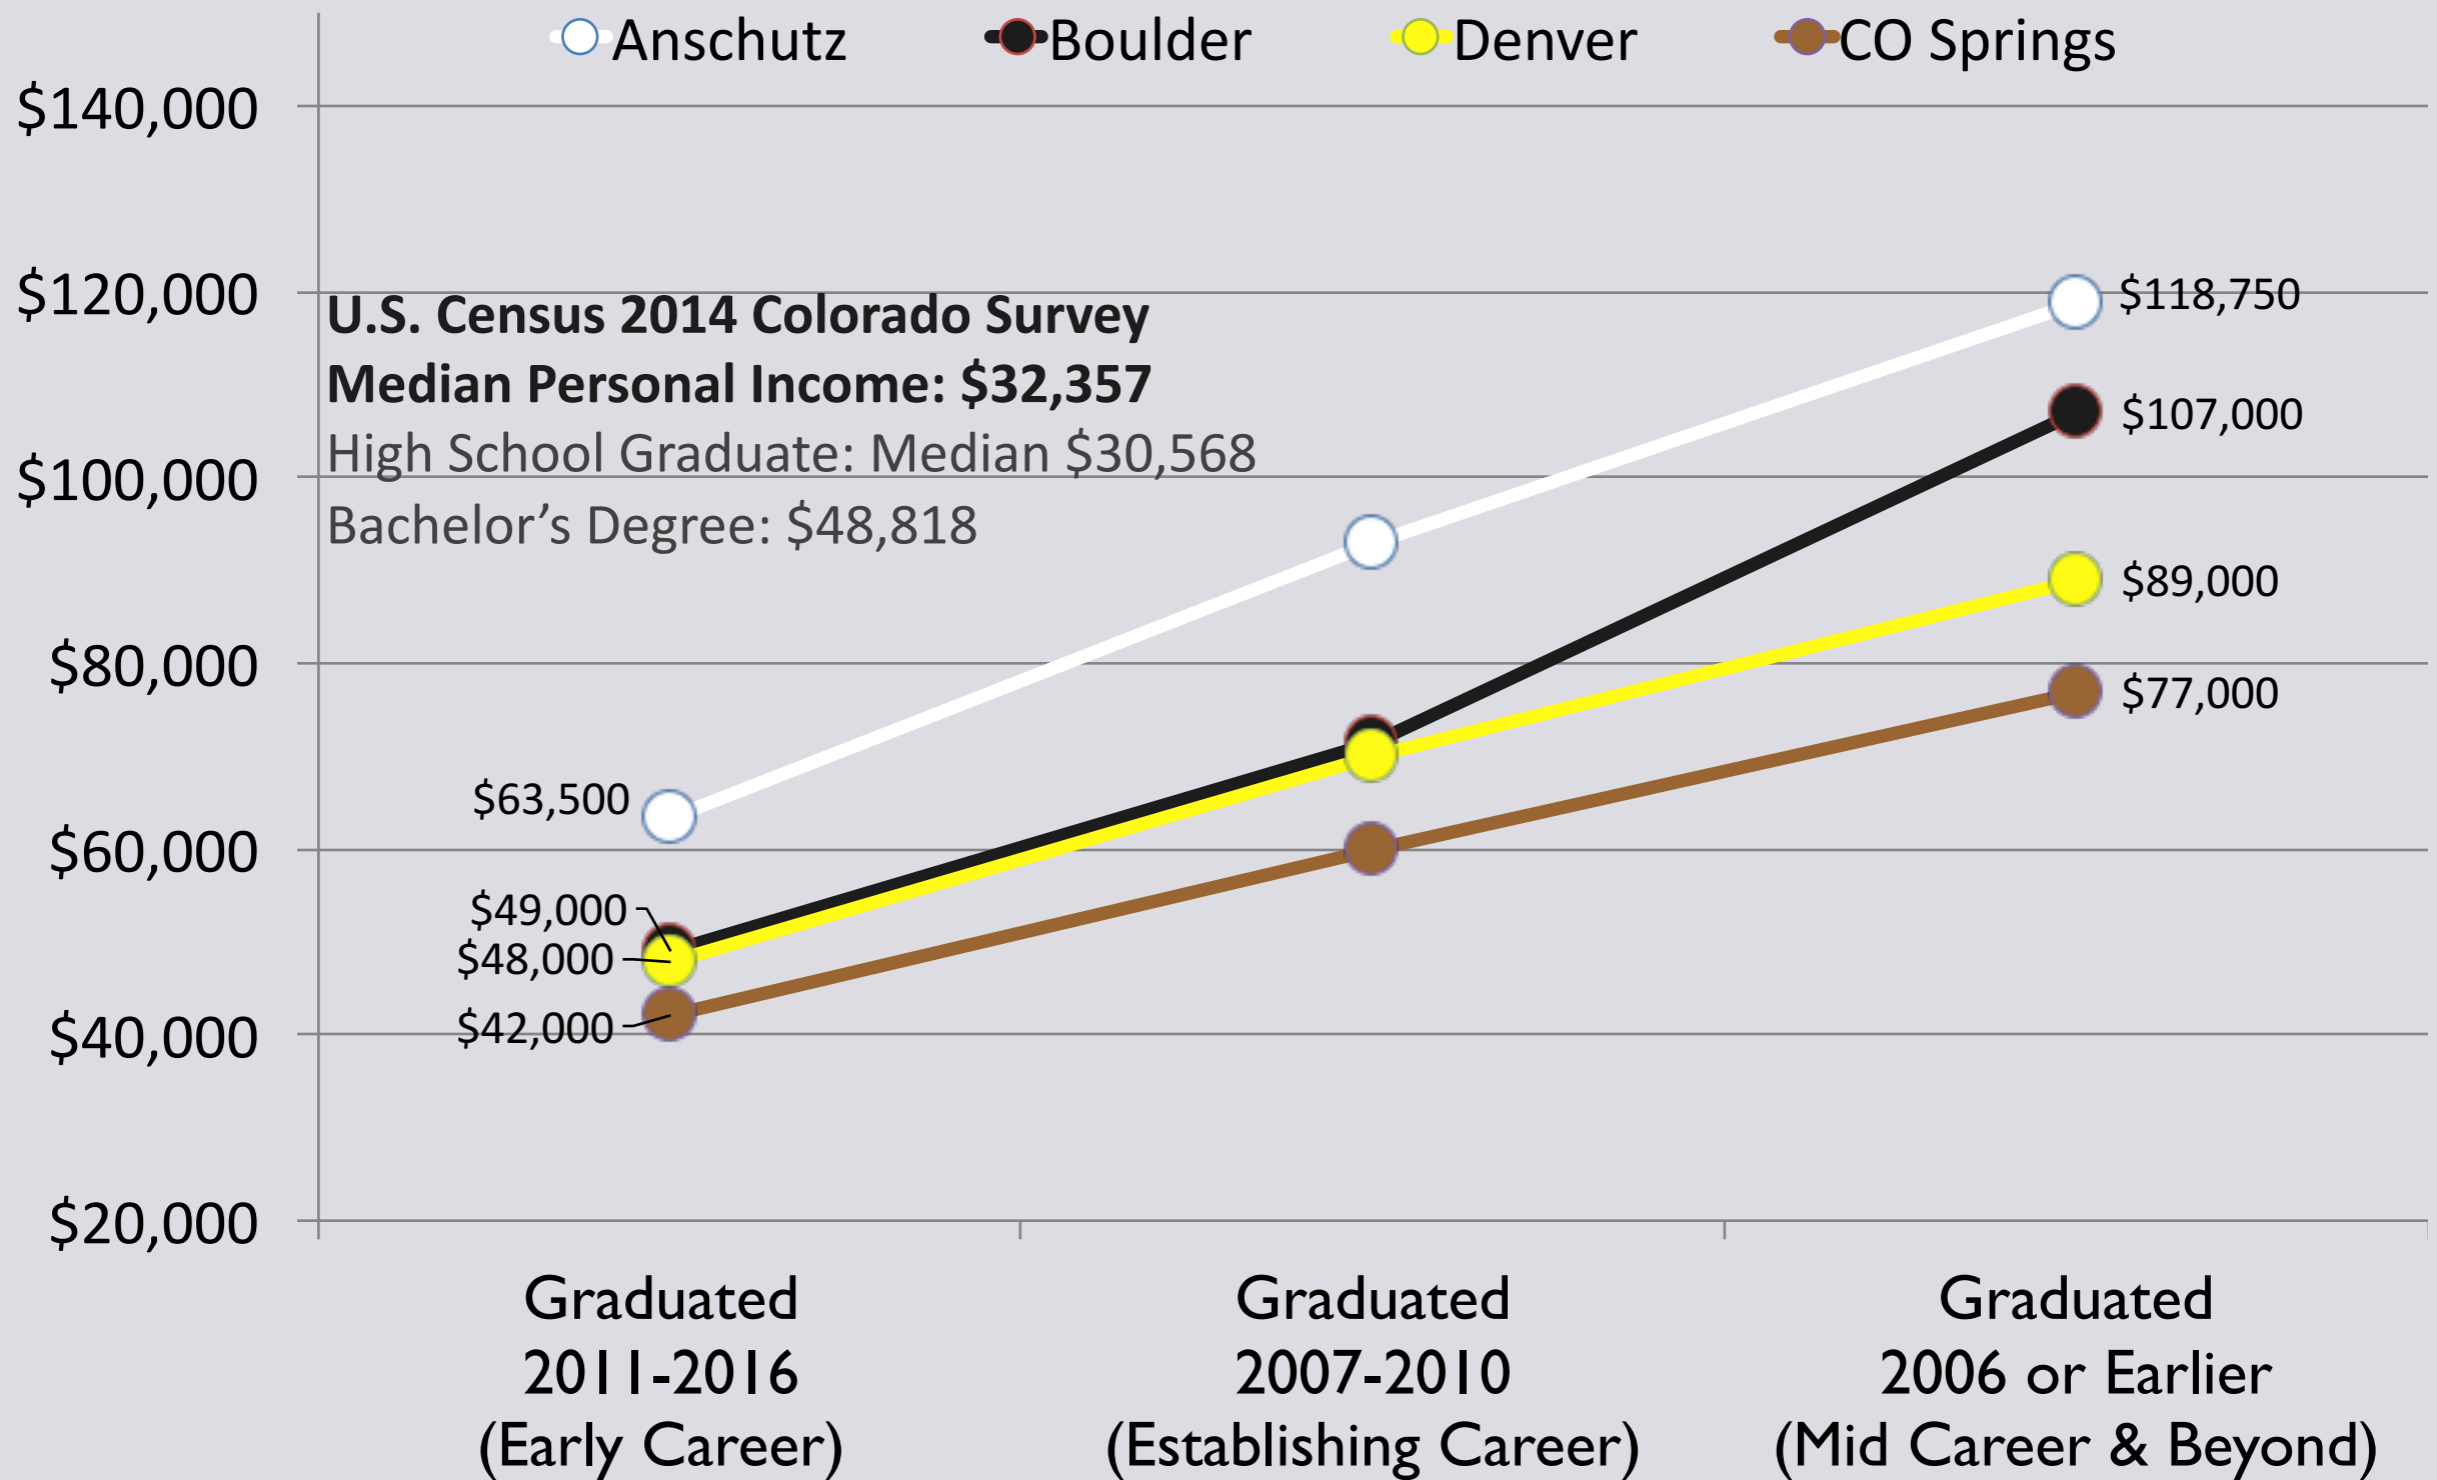

Median Income By Career Stage (Among Employed)

To what extent is the education that you received at the University of Colorado related to your job?

■ Not ■ Somewhat ■ Strongly

Median
Income
\$39,000

Taking into account the costs to obtain your degree from the University of Colorado and all of the monetary and other benefits of your degree from the University of Colorado.