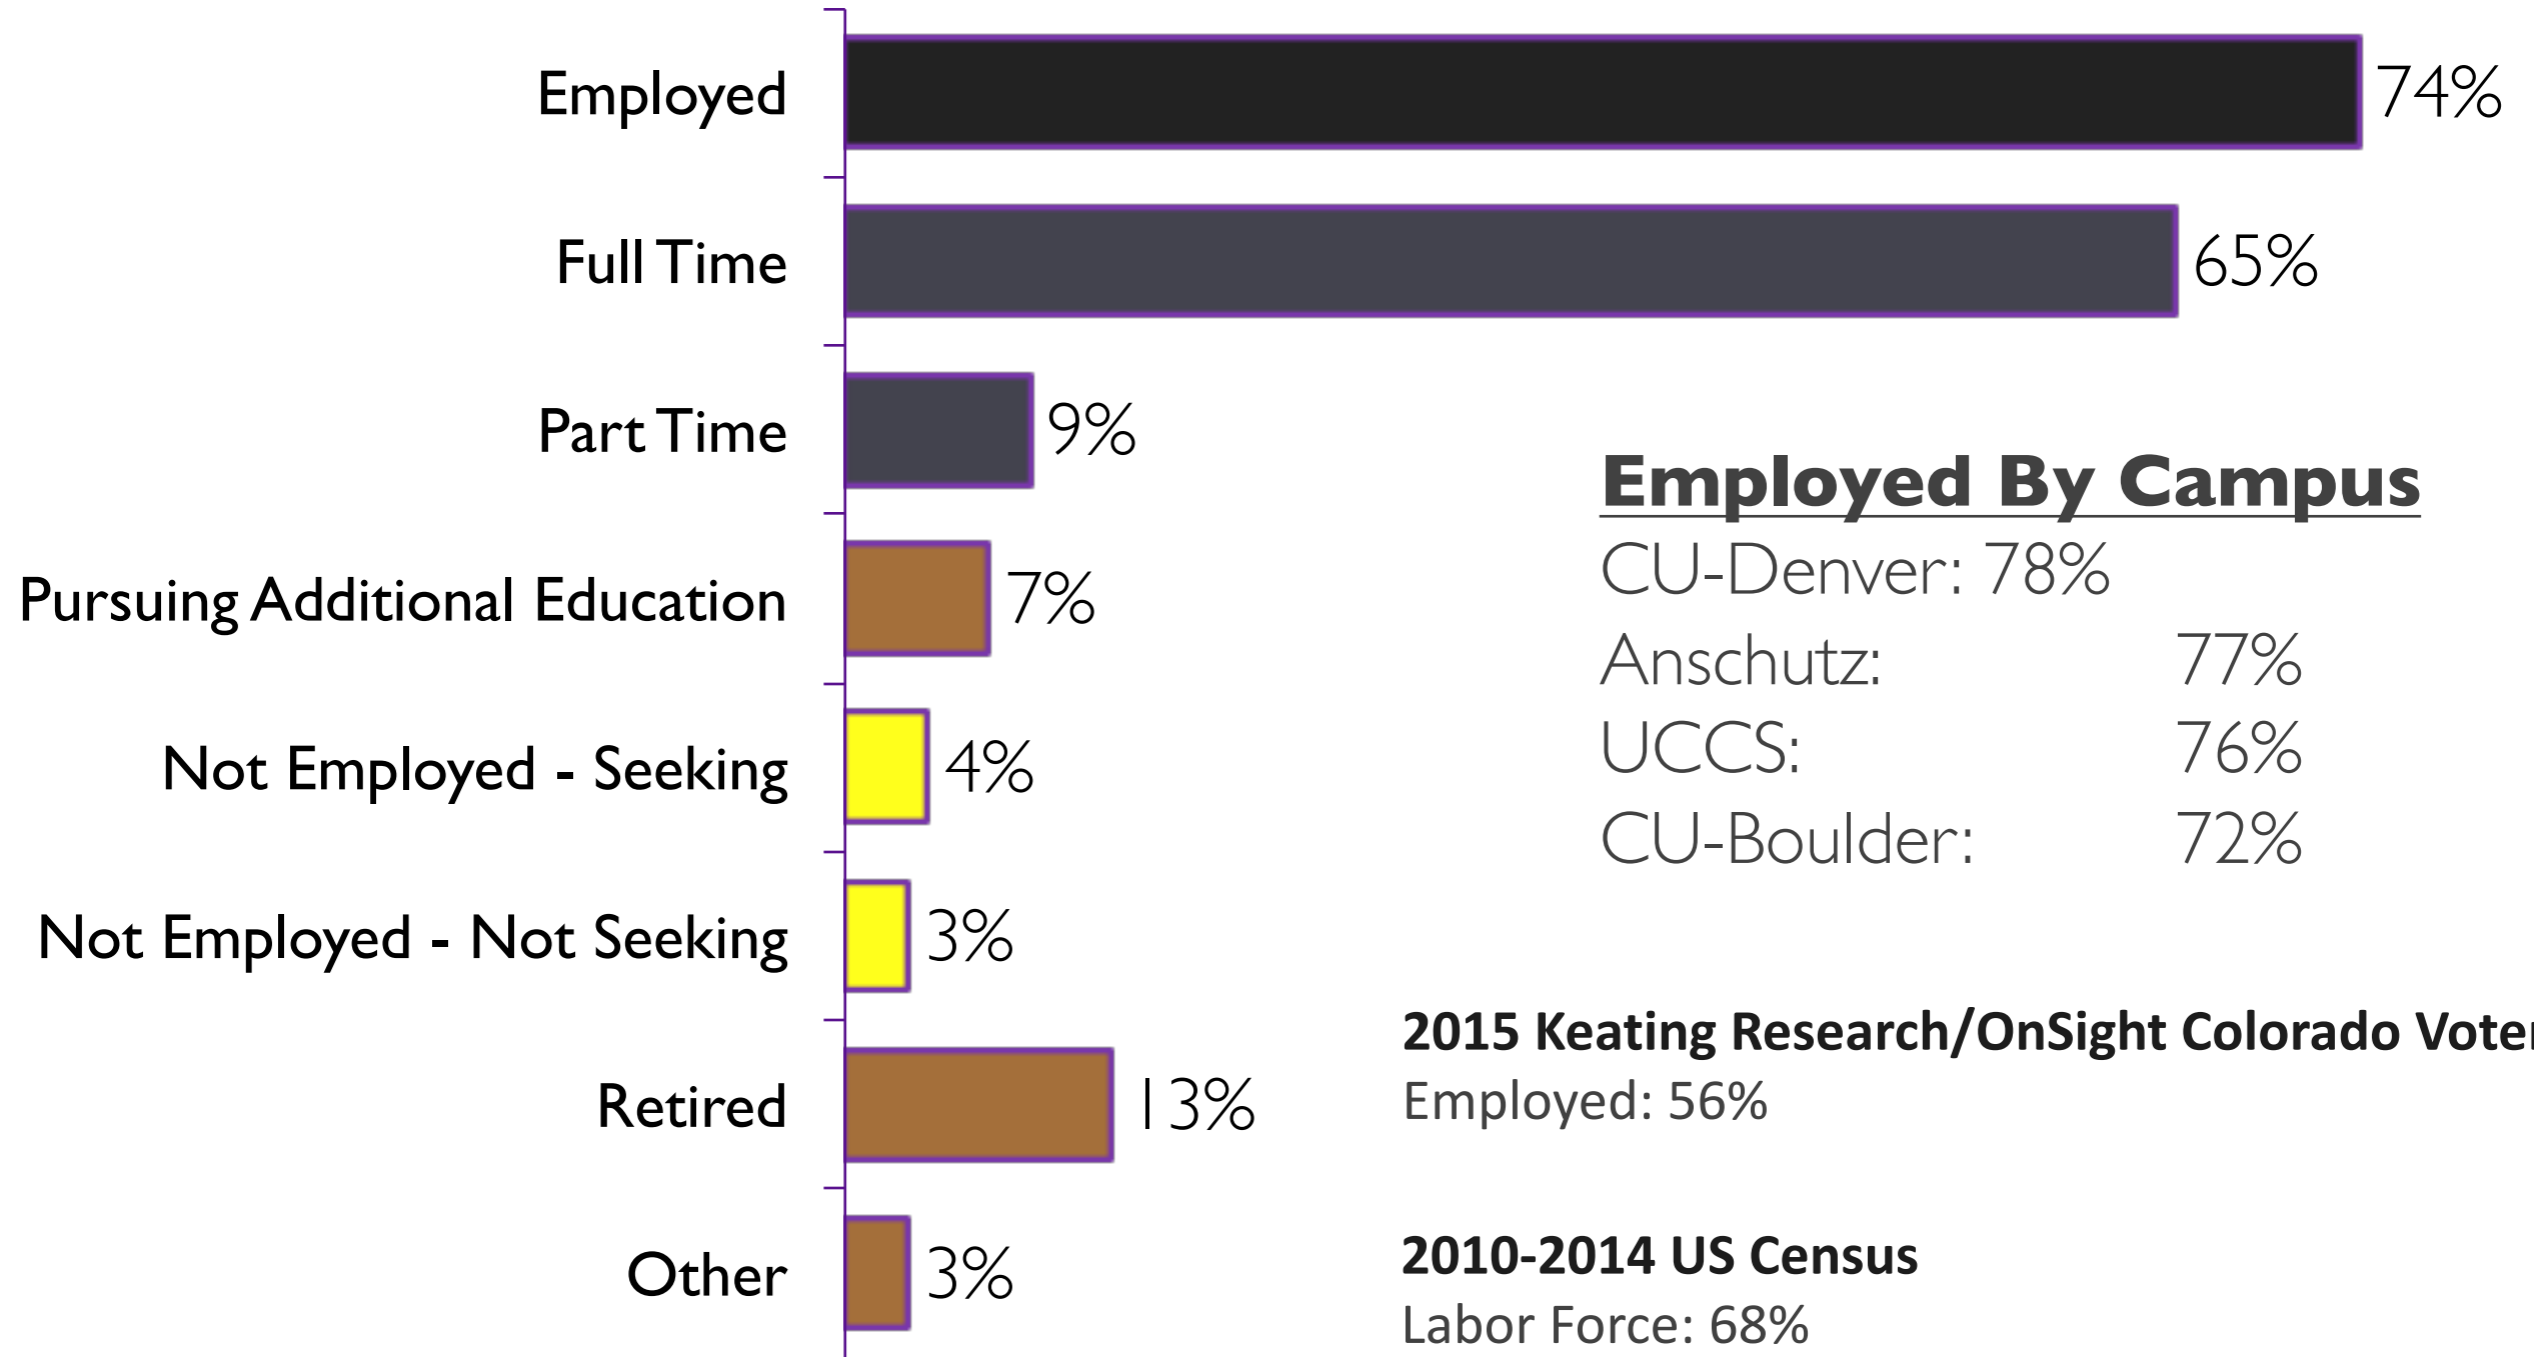

■ Dissatisfied
 ■ Somewhat Satisfied
 ■ Very Satisfied

Satisfaction With Education By Year & Ethnicity (Anschutz)

■ Dissatisfied
 ■ Somewhat Satisfied
 ■ Very Satisfied

What state do you currently live in?

Currently Live In CO By Campus

CU-Denver:	81%
UCCS:	75%
Anschutz:	66%
CU-Boulder:	55%

Which of the following best represents your *current* employment status?

Multiple Response Question

Thinking back to **one year after you graduated** with your degree from the University of Colorado, what was your employment status at that time?
Multiple Response Question