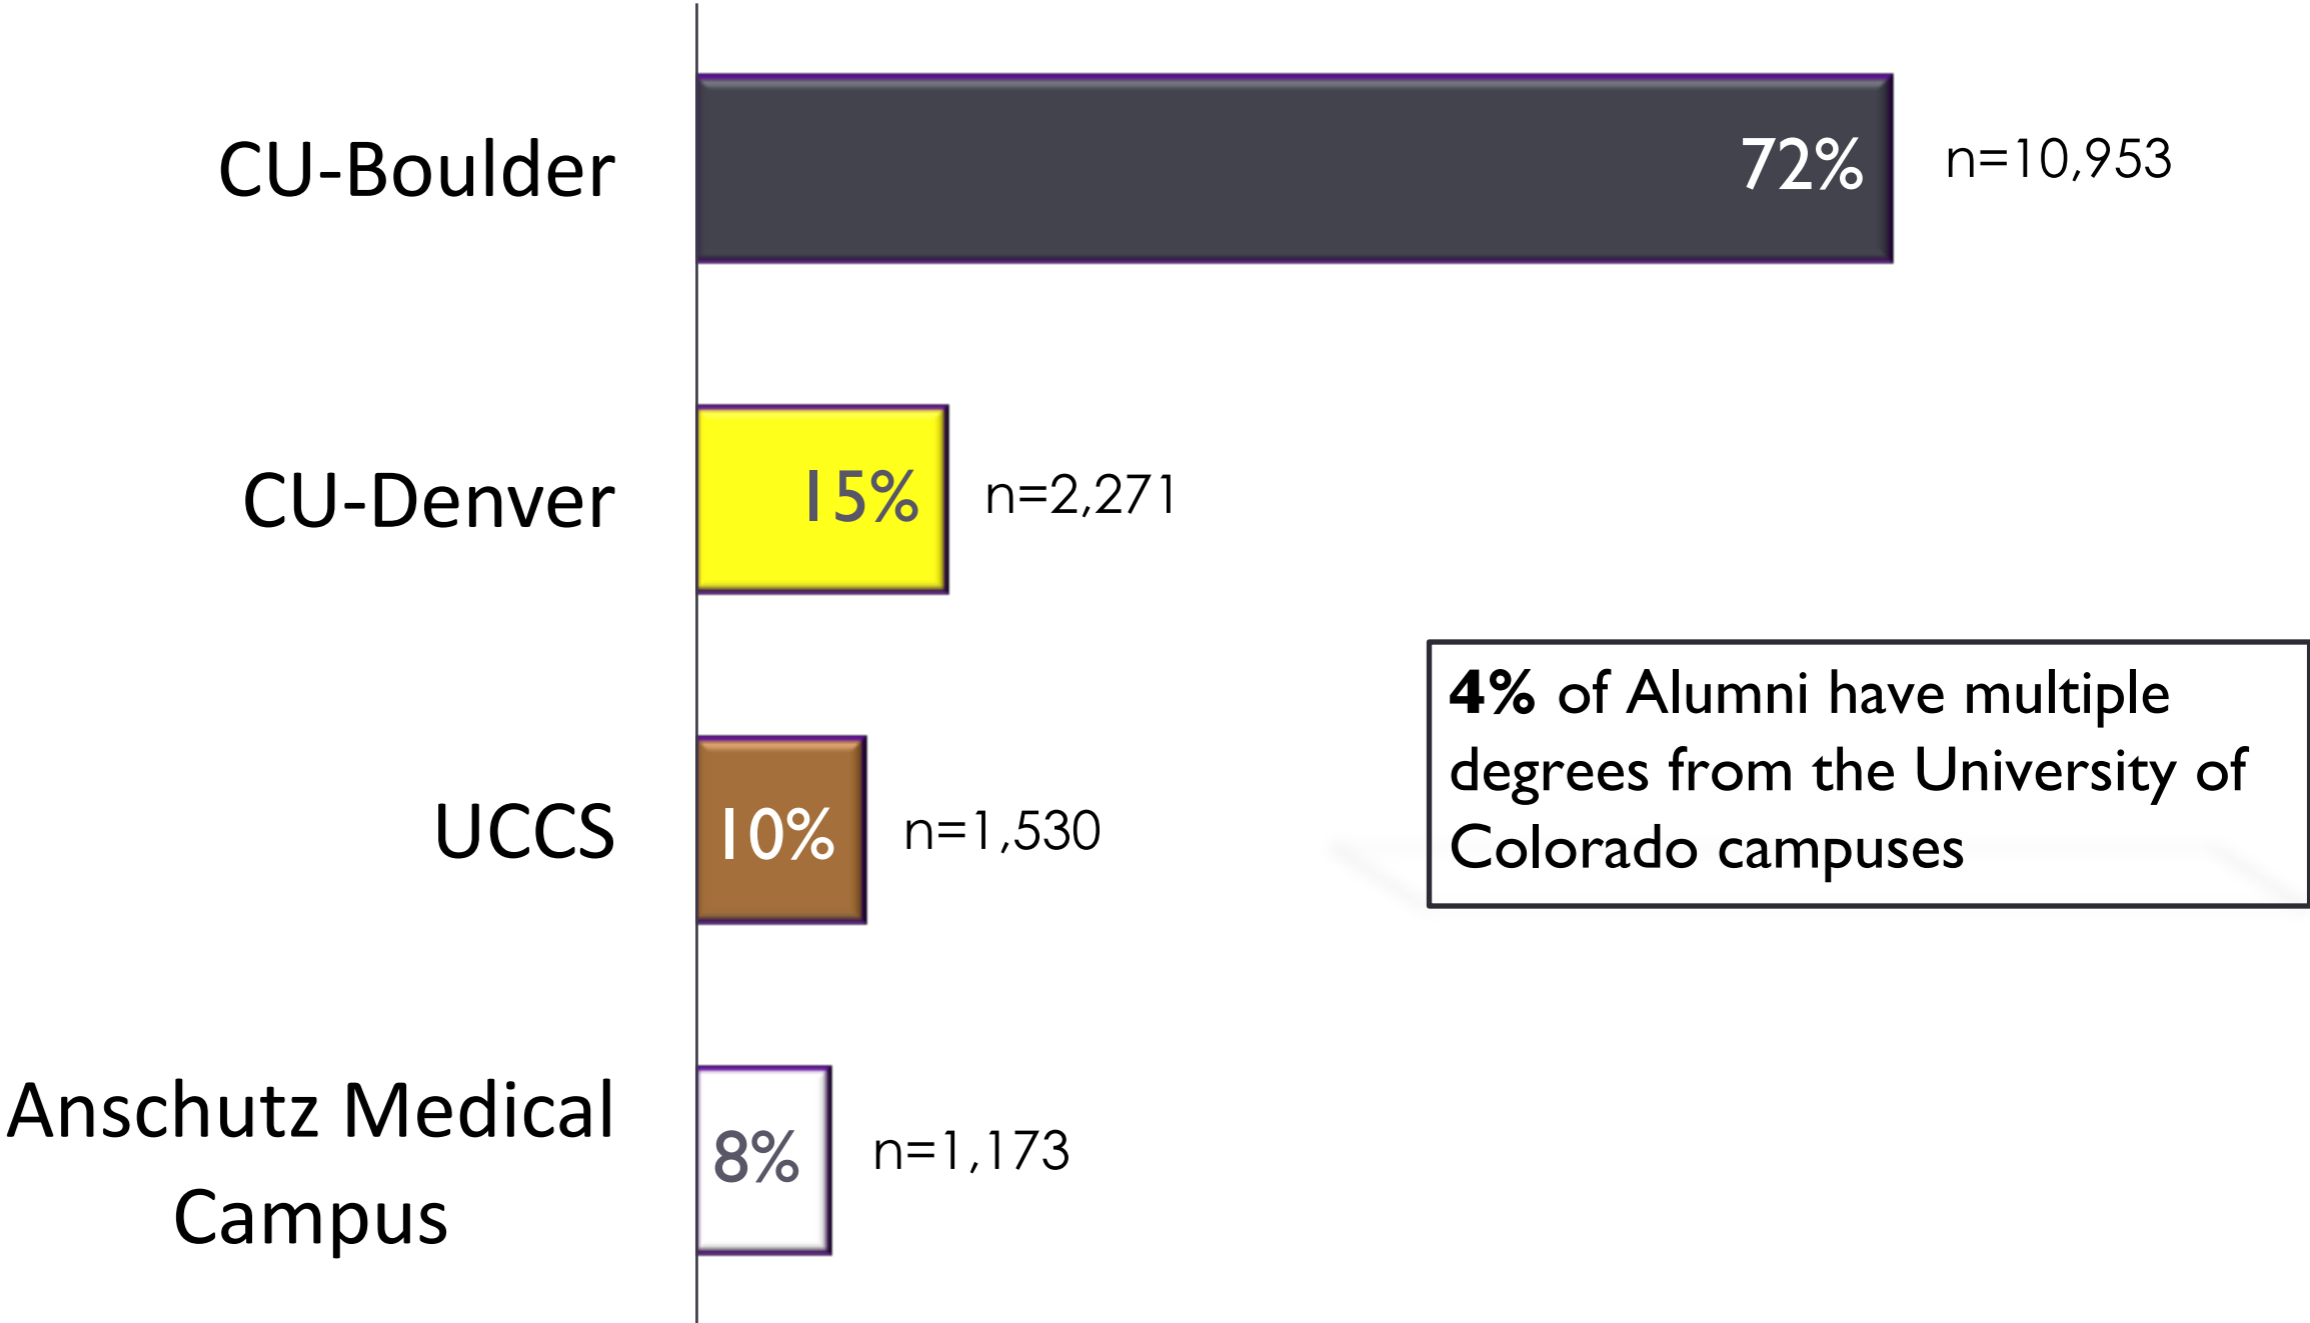

University of Colorado

Boulder | Colorado Springs | Denver | Anschutz Medical Campus

2016 University of Colorado Alumni Survey Results July 13, 2016

Survey Results Based On 15,225 University of Colorado Alumni
Online April 28 – May 31, 2016

Chris Keating
President, Keating Research

Mike Melanson
President, OnSight Public Affairs

University of Colorado

Boulder | Colorado Springs | Denver | Anschutz Medical Campus

15,225 Surveys completed online among University of Colorado Alumni from all four campuses

Survey Timeline: 34 Days

April 28: Survey test of 1,000 emails.

May 6: Email sent to 268,531 CU Alumni email addresses containing an introduction from President Benson and an invitation to take the survey.