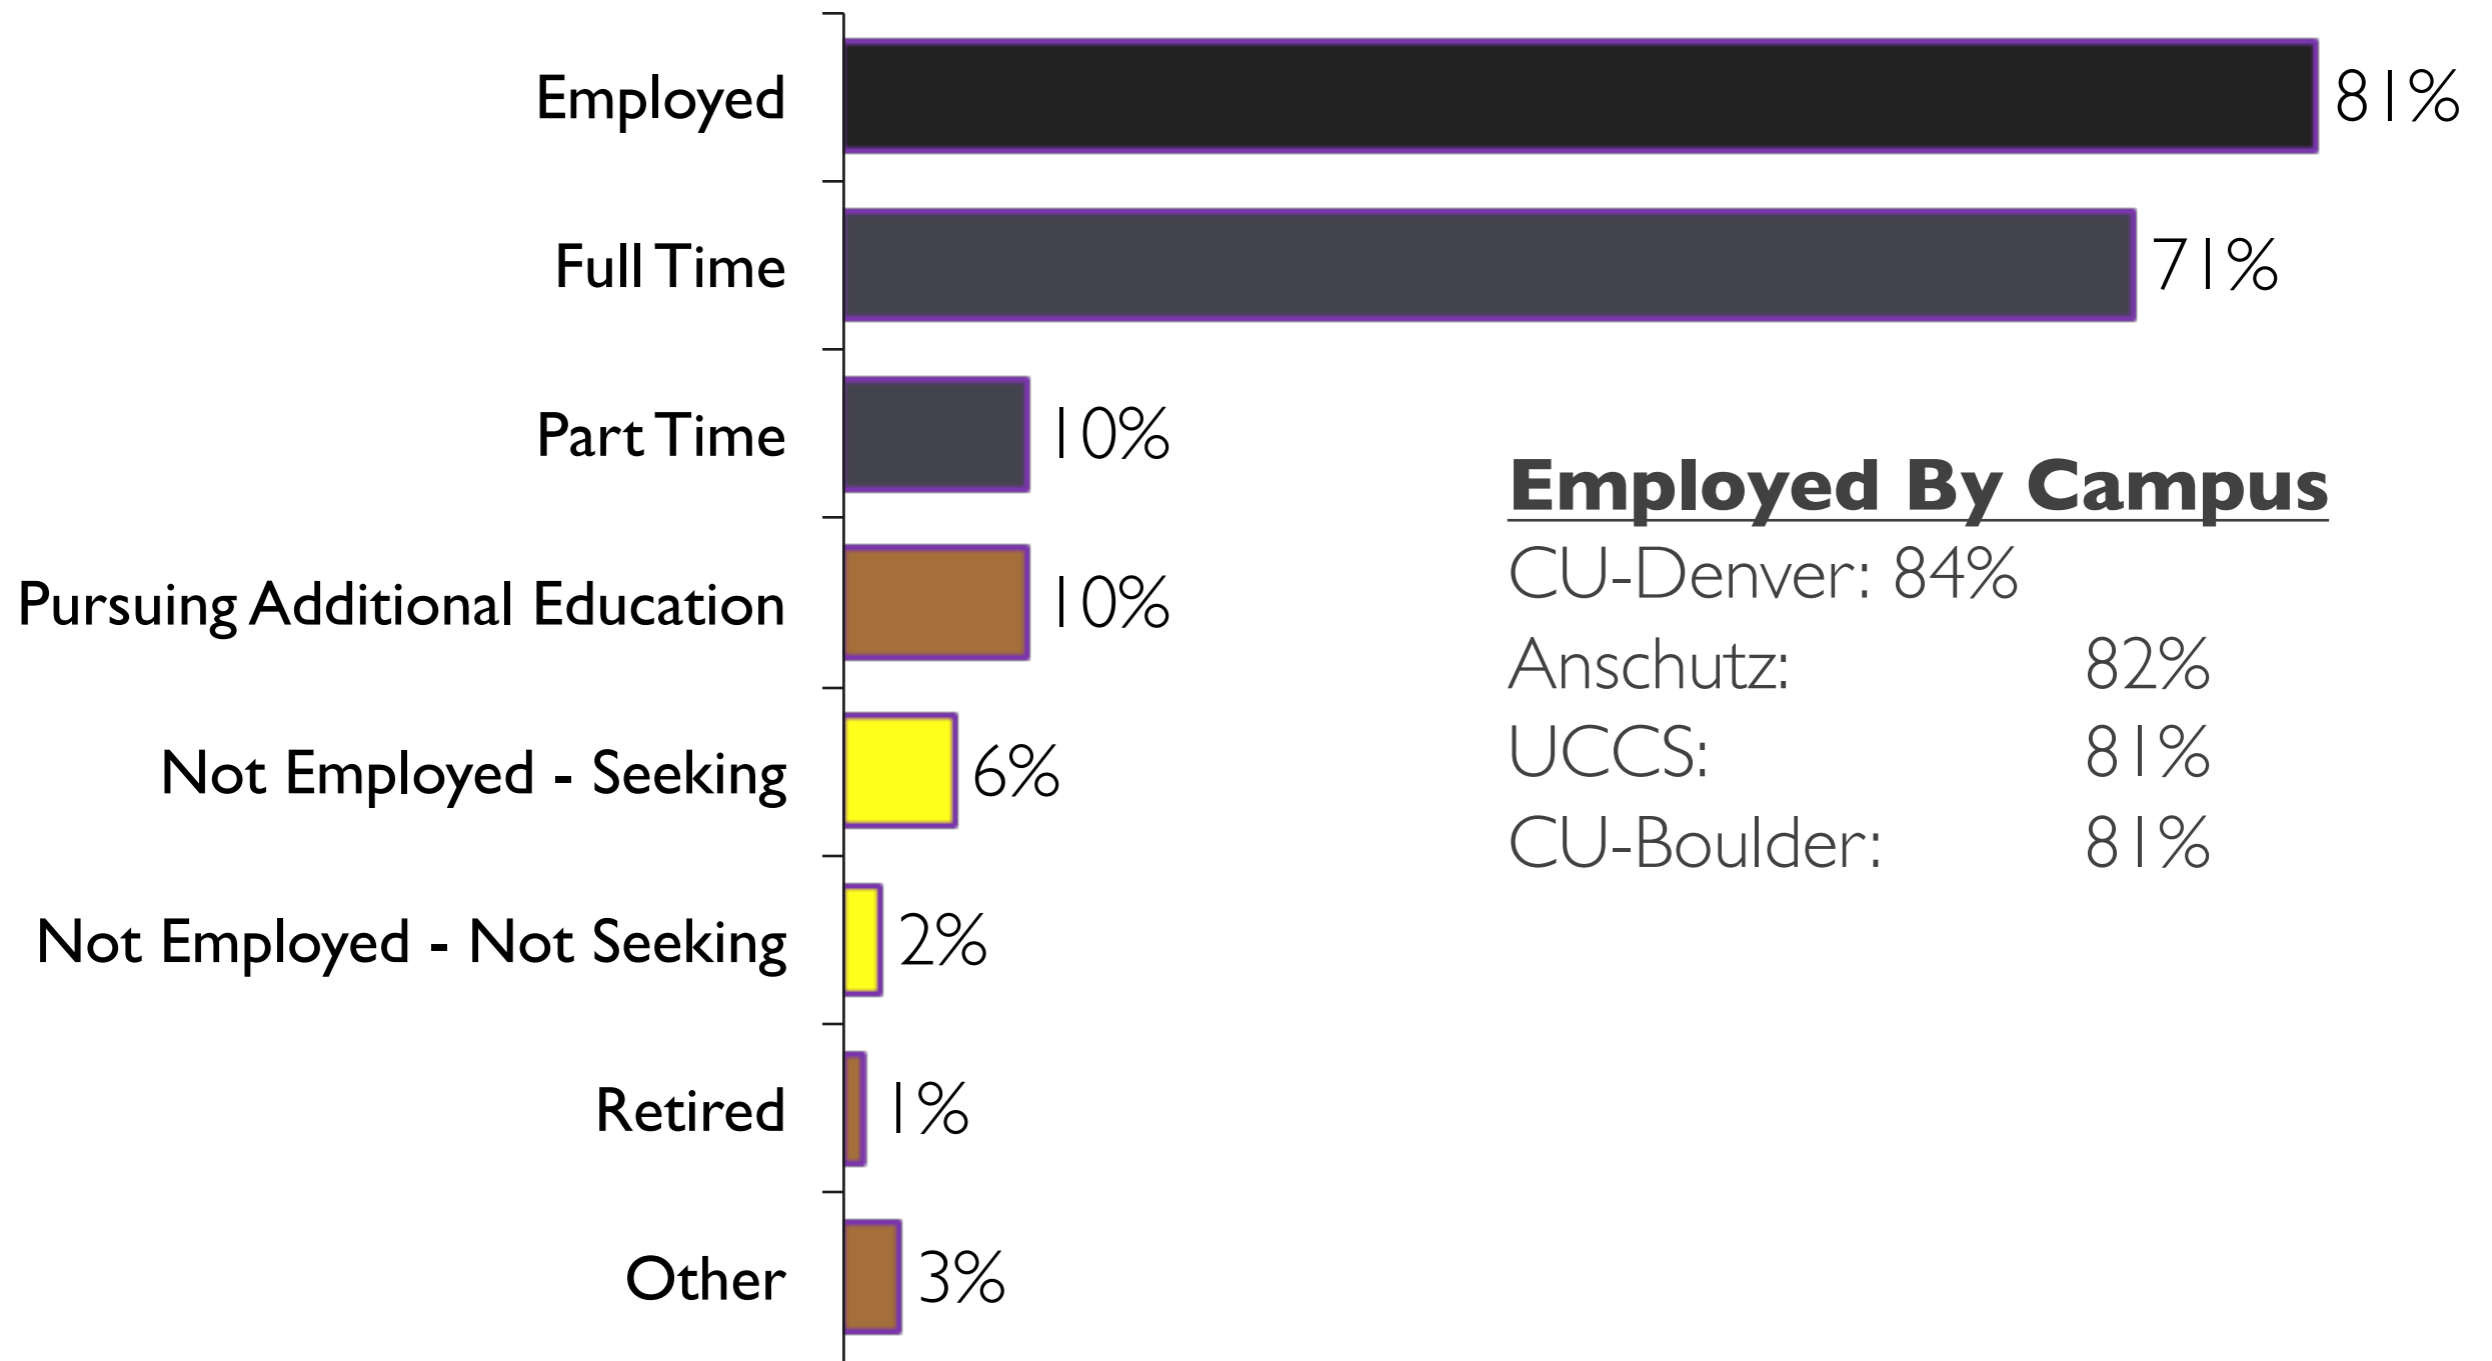

Currently Live In CO By Campus

CU-Denver:	81%
UCCS:	75%
Anschutz:	66%
CU-Boulder:	55%

Which of the following best represents your *current* employment status?

Multiple Response Question

Thinking back to **one year after you graduated** with your degree from the University of Colorado, what was your employment status at that time?
Multiple Response Question