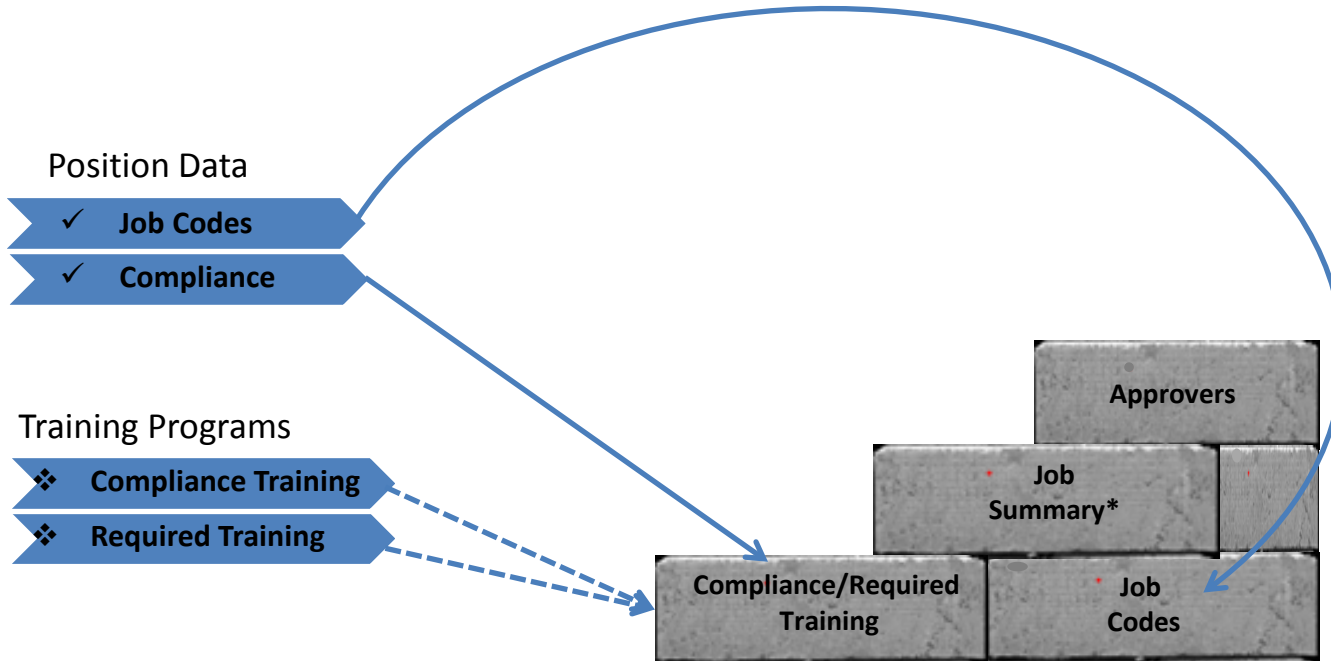

HCM 9.2 Profile Data Strategy

HCM 9.2 Profile Data Strategy – University Staff

Nov 2015

HCM 9.2 Profile Data Strategy – Classified Staff

HCM 9.2 Profile Data Strategy – Students Student Hourly, Graduate Students, etc.