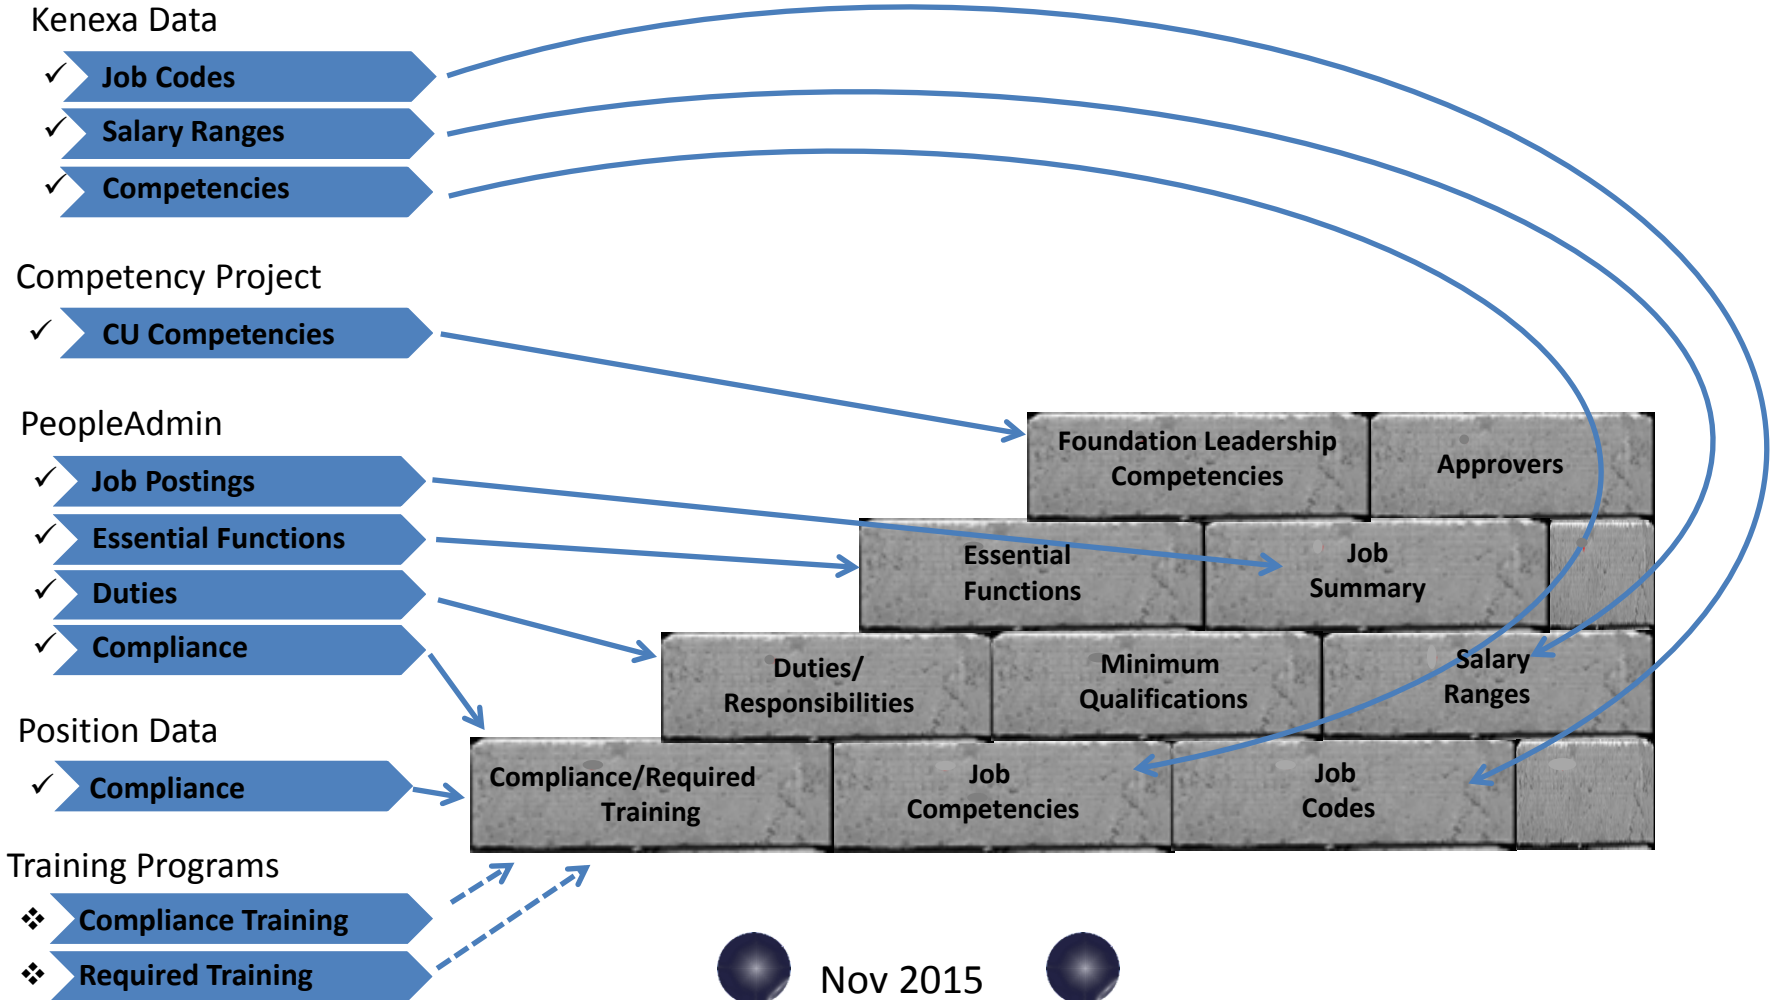

HCM 9.2 Profile Data Strategy

HCM 9.2 Profile Data Strategy – University Staff

Nov 2015

HCM 9.2 Profile Data Strategy – Classified Staff

HCM 9.2 Profile Data Strategy – Students Student Hourly, Graduate Students, etc.

- Some campuses may use the Job Summary

Nov 2015

HCM 9.2 Profile Data Strategy – Faculty Regular and Research

- Some campuses may use the Job Summary

Nov 2015