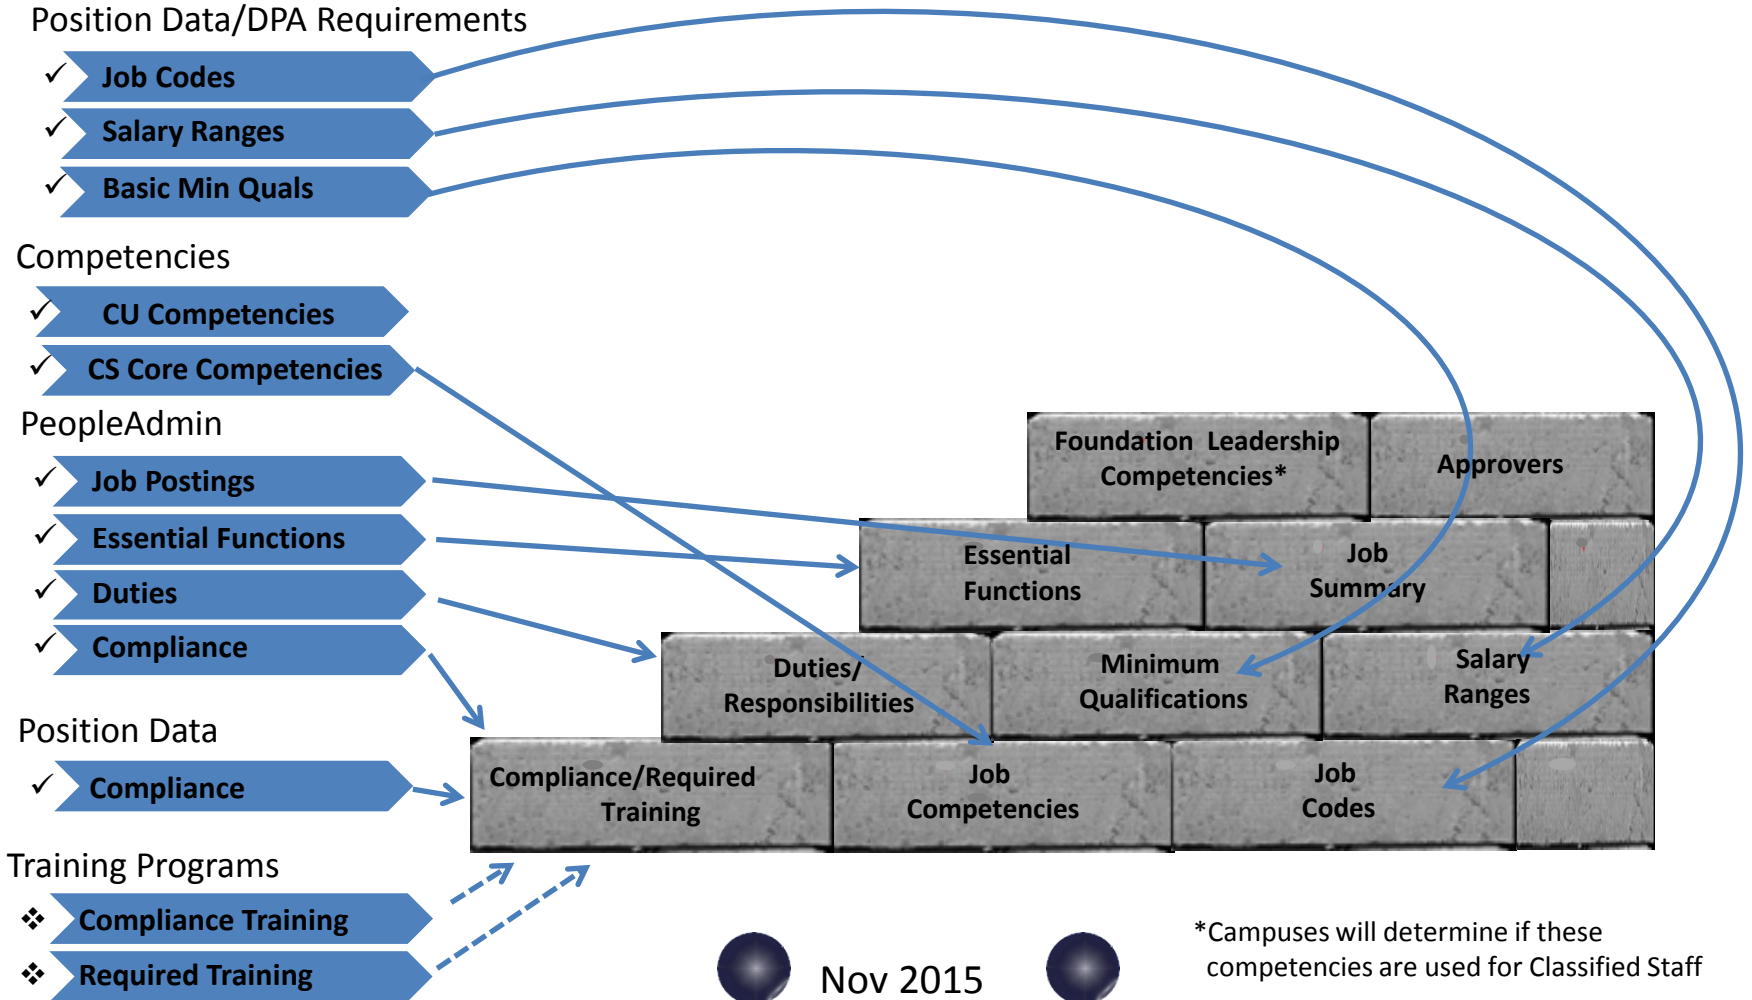

HCM 9.2 Profile Data Strategy

HCM 9.2 Profile Data Strategy – University Staff

Nov 2015

HCM 9.2 Profile Data Strategy – Classified Staff

HCM 9.2 Profile Data Strategy – Students Student Hourly, Graduate Students, etc.

- Some campuses may use the Job Summary

Nov 2015

HCM 9.2 Profile Data Strategy – Faculty Regular and Research

- Some campuses may use the Job Summary

Nov 2015